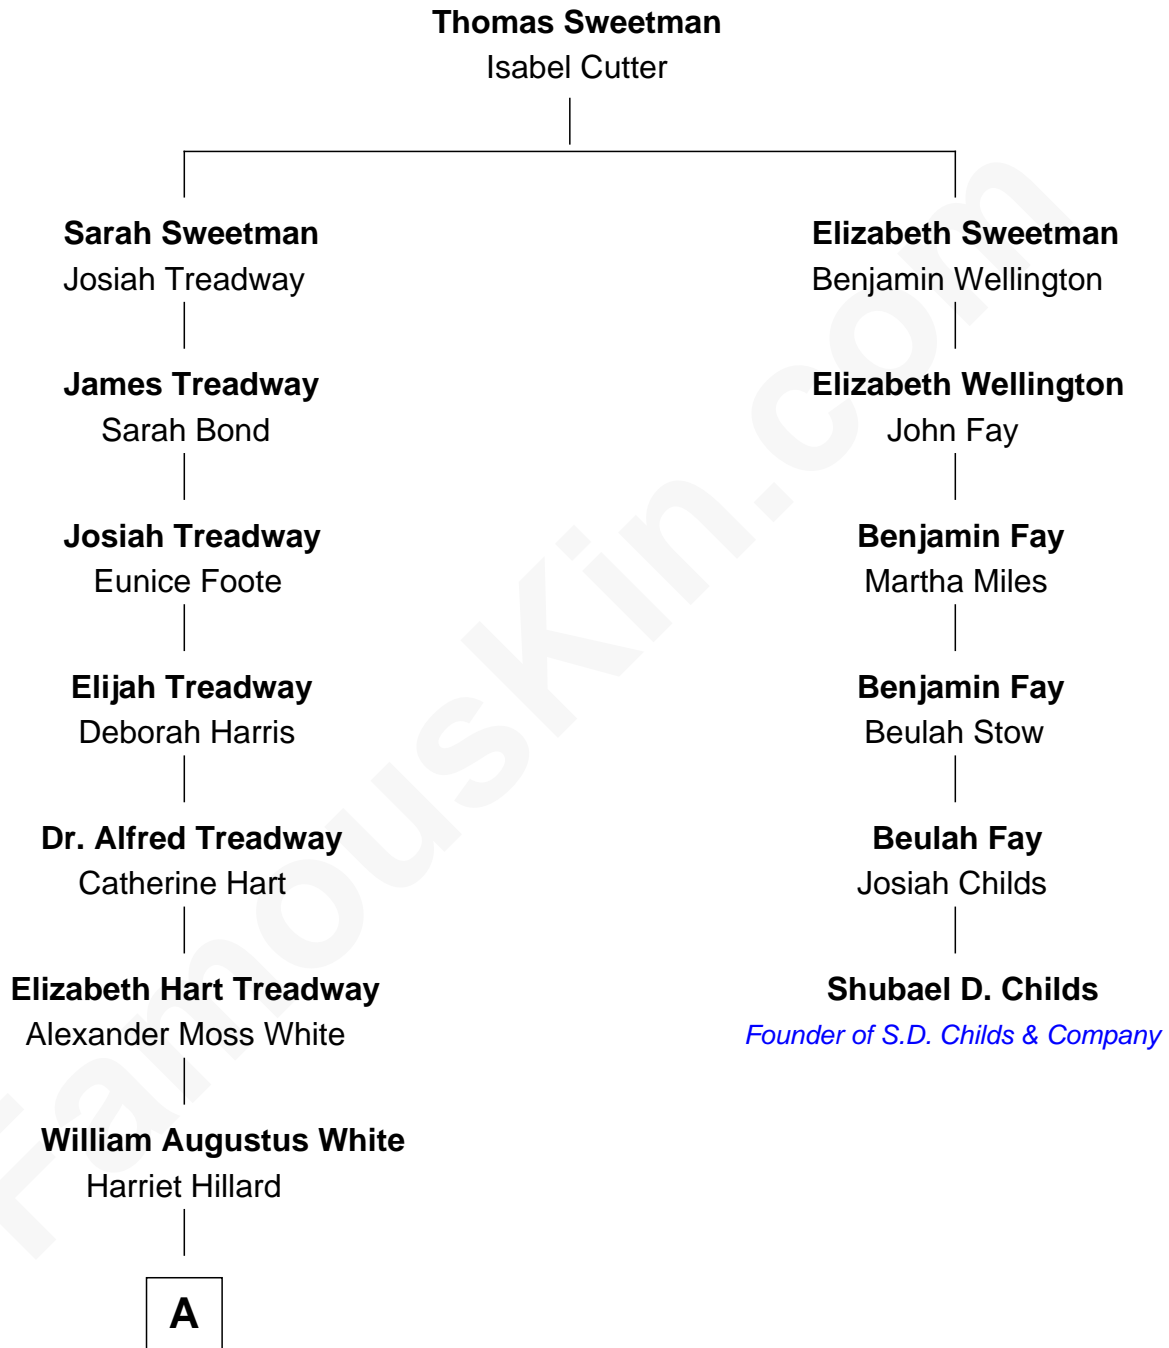

FamousKin.com

Relationship Chart of

Bill Weld

68th Governor of Massachusetts

5th cousin 4 times removed of

Shubael D. Childs

Founder of S.D. Childs & Company

A

—
Margaret Low White

Francis Minot Weld

—
David Weld

Mary Blake Nichols

—
Bill Weld

68th Governor of Massachusetts

FamousKin.com