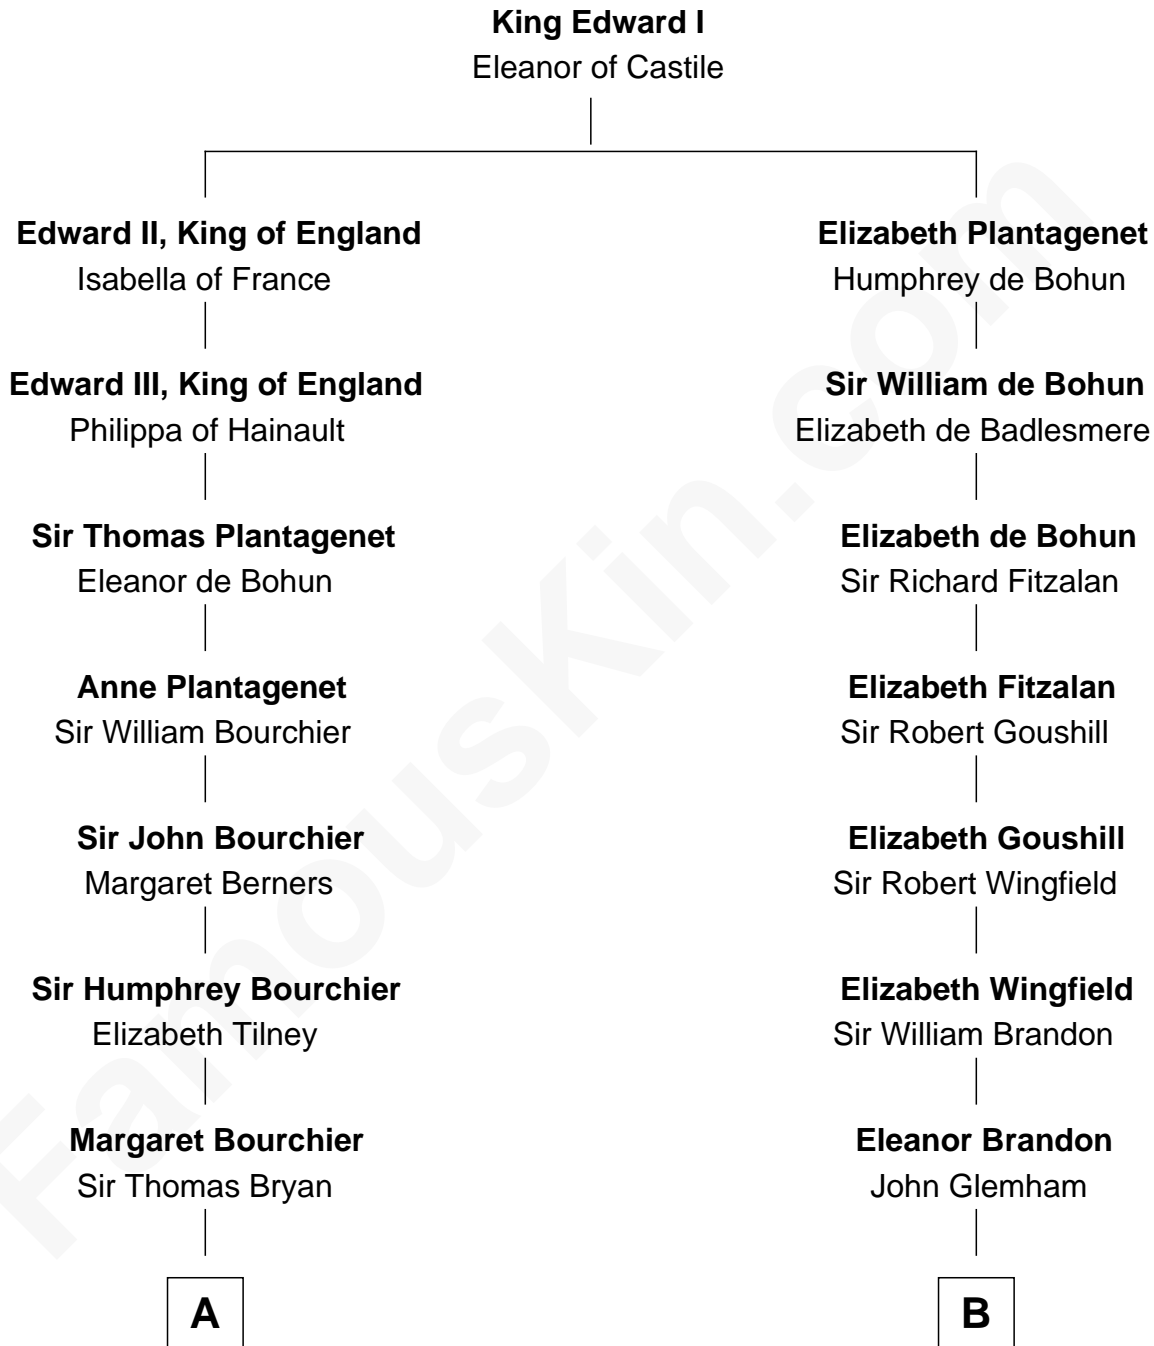

FamousKin.com Relationship Chart of

Bill Weld

68th Governor of Massachusetts

17th cousin 4 times removed of

Shubael D. Childs

Founder of S.D. Childs & Company

C

Fanny Griswold Fowler
George Medad Bartholomew

Fanny Elizabeth Bartholomew
Dr. Francis Minot Weld

Francis Minot Weld
Margaret Low White

David Weld
Mary Blake Nichols

Bill Weld
68th Governor of Massachusetts

FamousKin.com