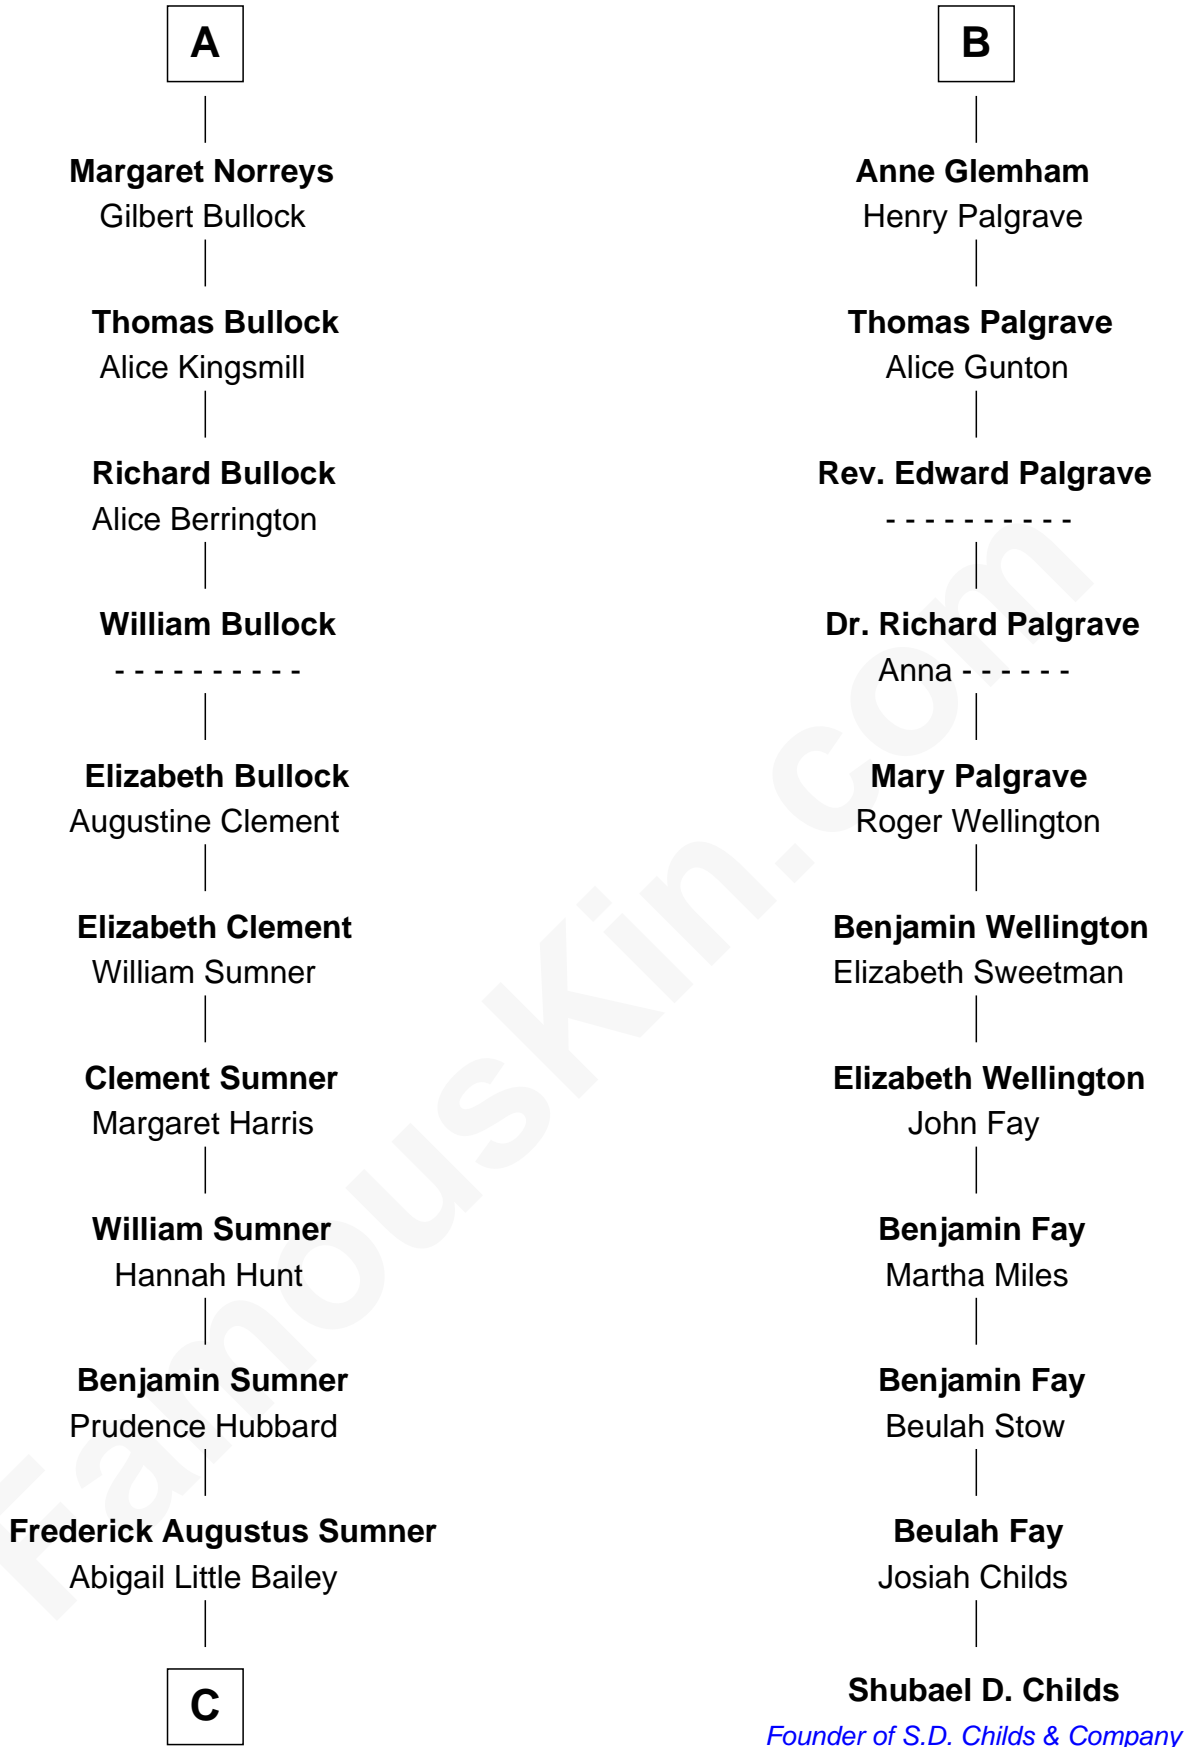

## Relationship Chart of

### Bill Weld

68th Governor of Massachusetts

17th cousin 4 times removed of

### Shubael D. Childs

Founder of S.D. Childs & Company

**C**

**Sarah Sumner**  
Thomas Swan Weld

**Dr. Francis Minot Weld**  
Fanny Elizabeth Bartholomew

**Francis Minot Weld**  
Margaret Low White

**David Weld**  
Mary Blake Nichols