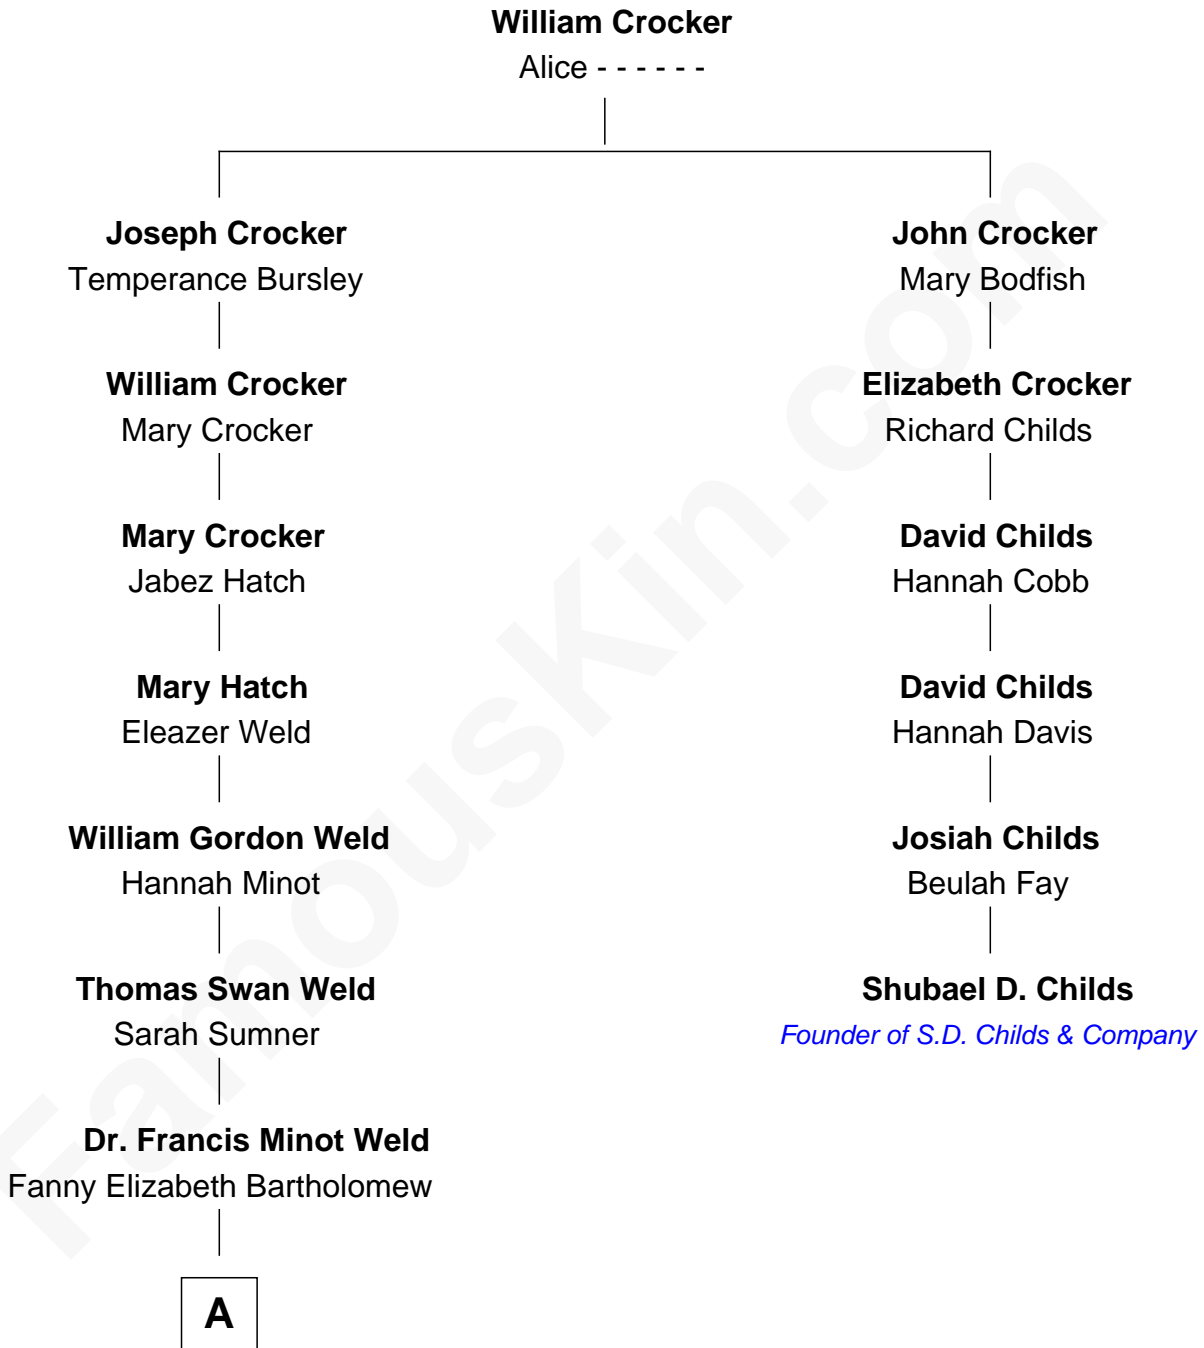

FamousKin.com Relationship Chart of

Bill Weld

68th Governor of Massachusetts

5th cousin 4 times removed of

Shubael D. Childs

Founder of S.D. Childs & Company

A

—
Francis Minot Weld
Margaret Low White

—
David Weld
Mary Blake Nichols

—
Bill Weld
68th Governor of Massachusetts

FamousKin.com