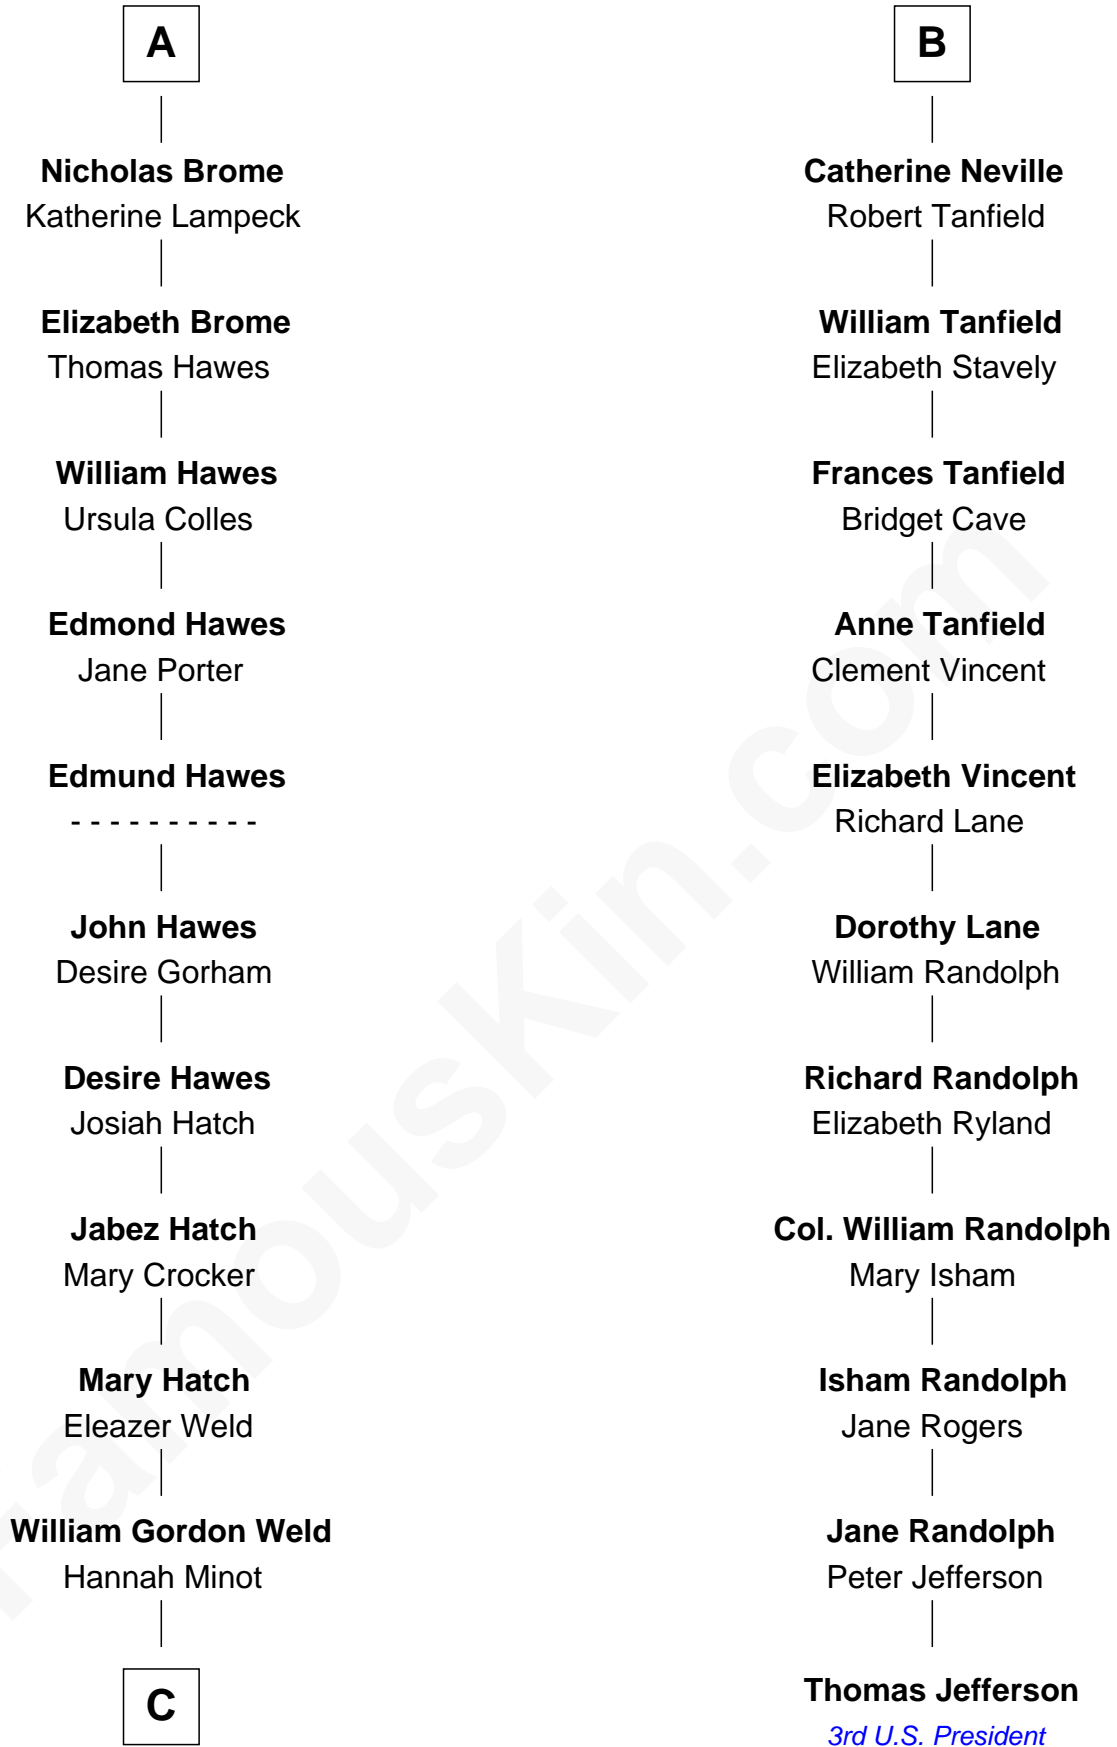

FamousKin.com

Relationship Chart of

Bill Weld

68th Governor of Massachusetts
17th cousin 4 times removed of

Thomas Jefferson

3rd U.S. President and Signer of the Declaration of Independence

Richard Plantagenet

C

—
Thomas Swan Weld

Sarah Sumner

—
Dr. Francis Minot Weld

Fanny Elizabeth Bartholomew

—
Francis Minot Weld

Margaret Low White

—
David Weld

Mary Blake Nichols

—
Bill Weld

68th Governor of Massachusetts

FamousKin.com