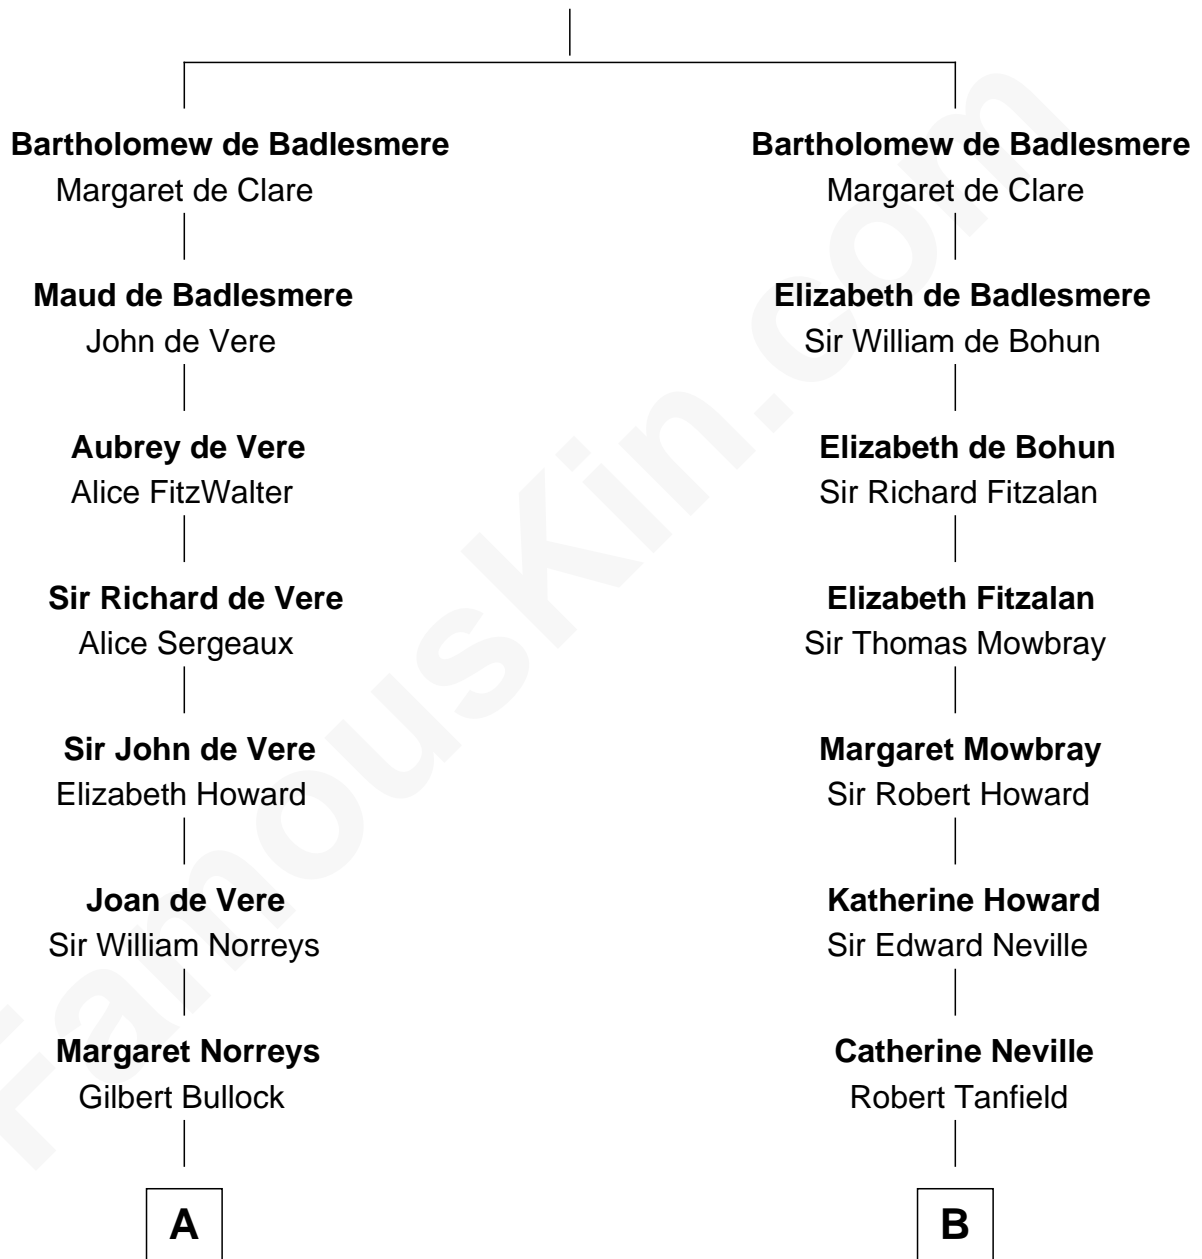

FamousKin.com

Relationship Chart of

Bill Weld

68th Governor of Massachusetts
16th cousin 4 times removed of

Thomas Jefferson

3rd U.S. President and Signer of the Declaration of Independence

Gunselm de Badlesmere

C

—
Dr. Francis Minot Weld
Fanny Elizabeth Bartholomew

—
Francis Minot Weld
Margaret Low White

—
David Weld
Mary Blake Nichols

—
Bill Weld
68th Governor of Massachusetts

FamousKin.com