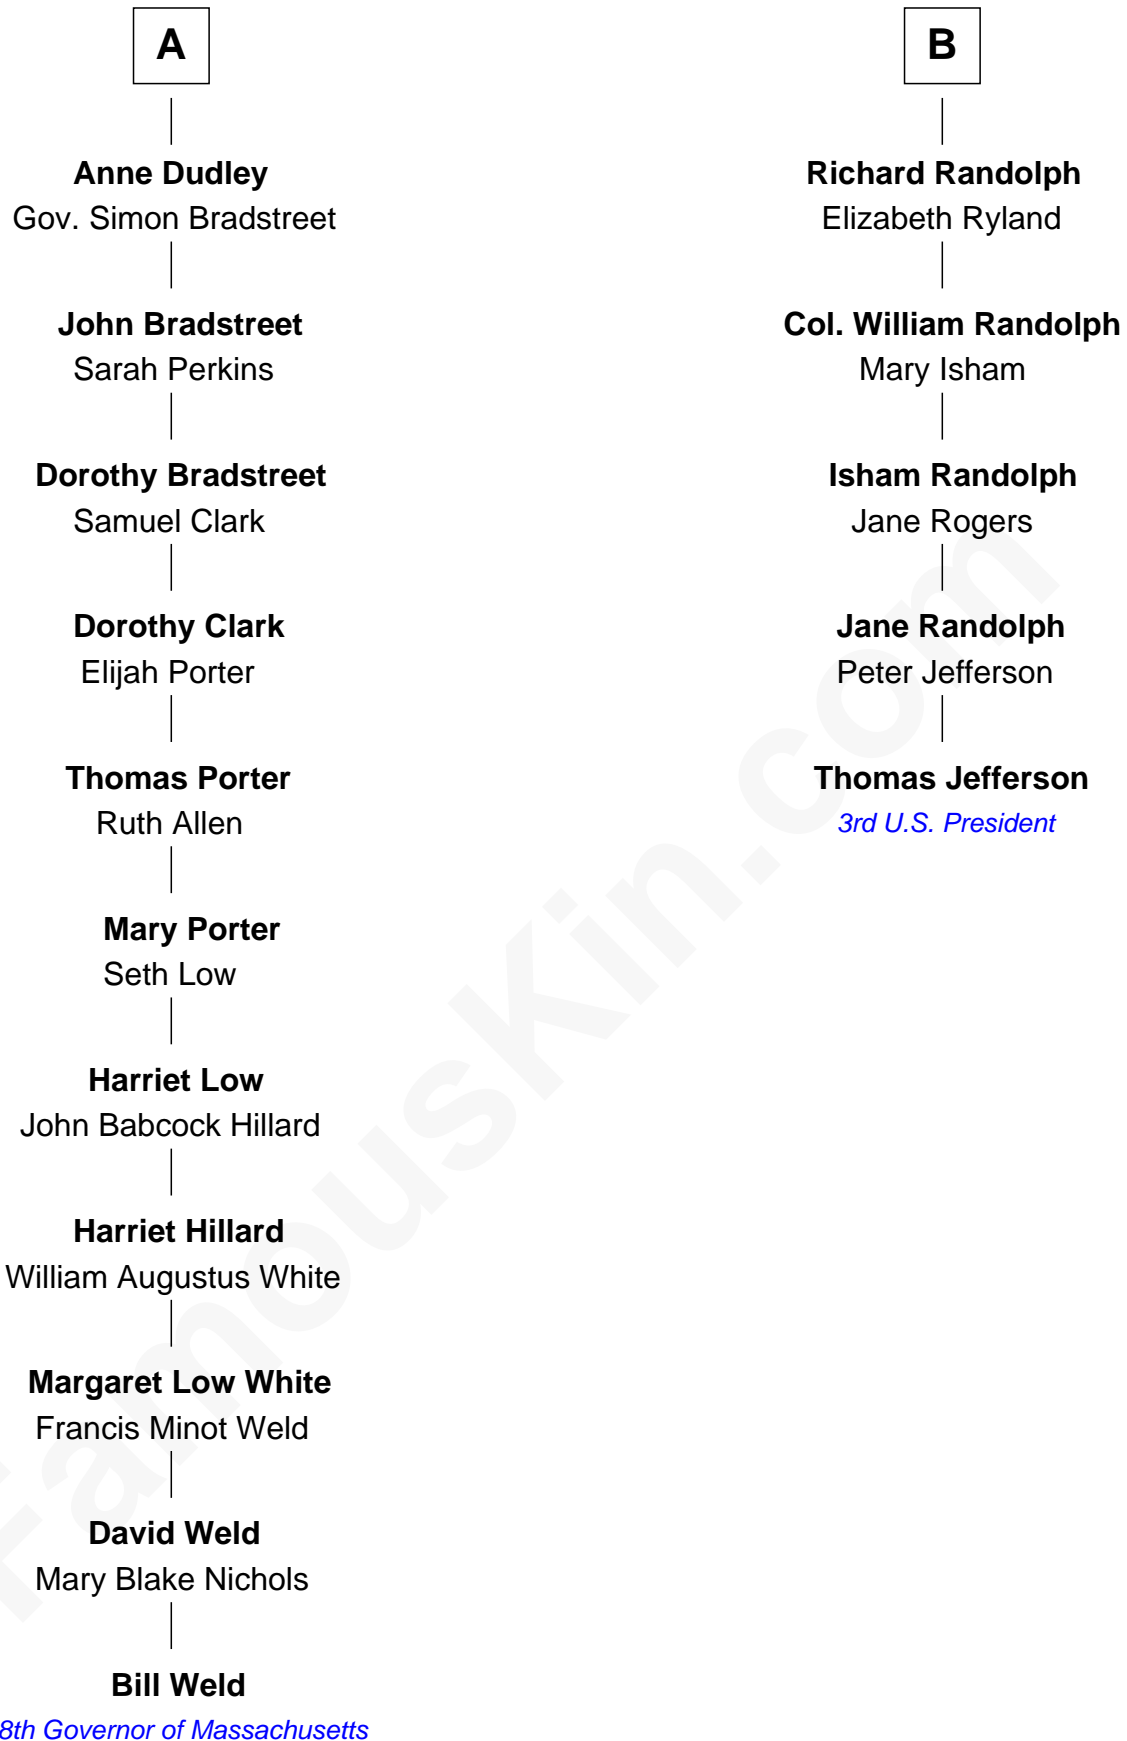

FamousKin.com

Relationship Chart of

Bill Weld

68th Governor of Massachusetts
11th cousin 6 times removed of

Thomas Jefferson

3rd U.S. President and Signer of the Declaration of Independence

Bill Weld photo by [Marc Nozell](#) ([CC BY-SA 2.0](#))