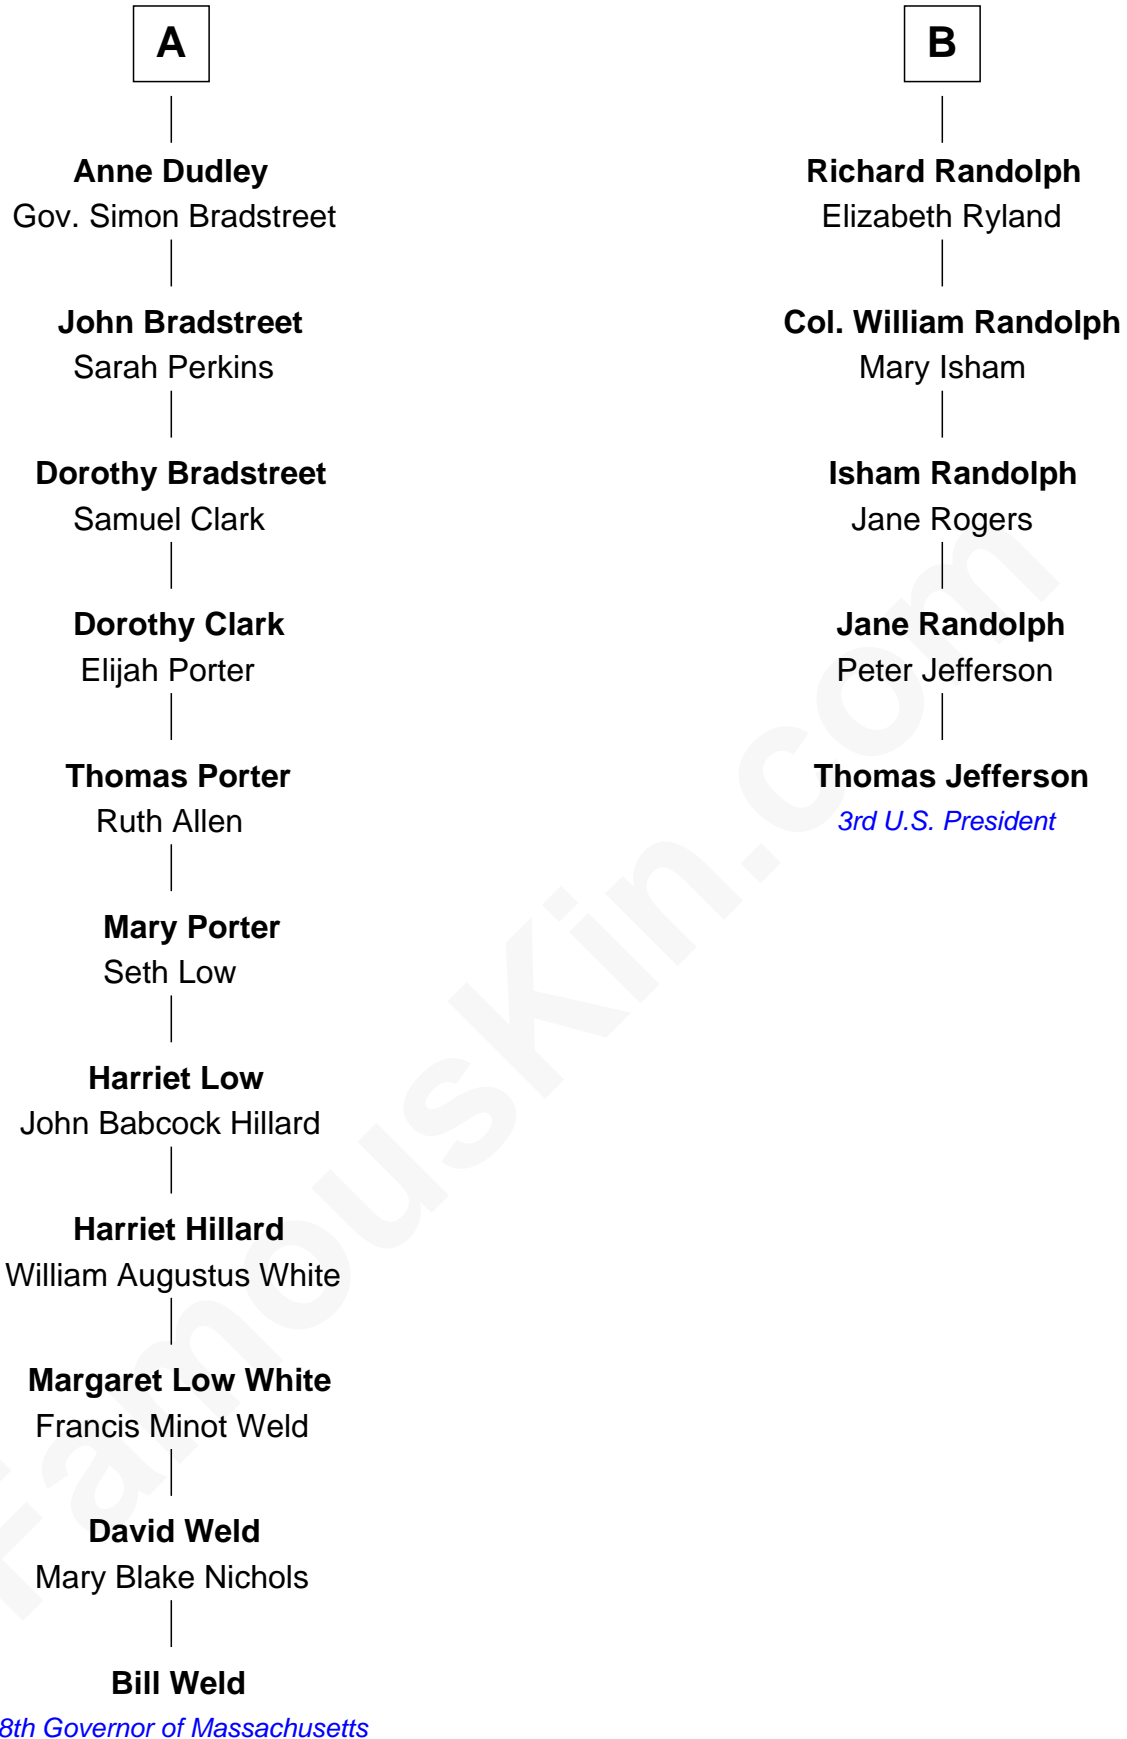

FamousKin.com

Relationship Chart of

Bill Weld

68th Governor of Massachusetts
11th cousin 6 times removed of

Thomas Jefferson

3rd U.S. President and Signer of the Declaration of Independence

Bill Weld photo by [Marc Nozell](#) ([CC BY-SA 2.0](#))