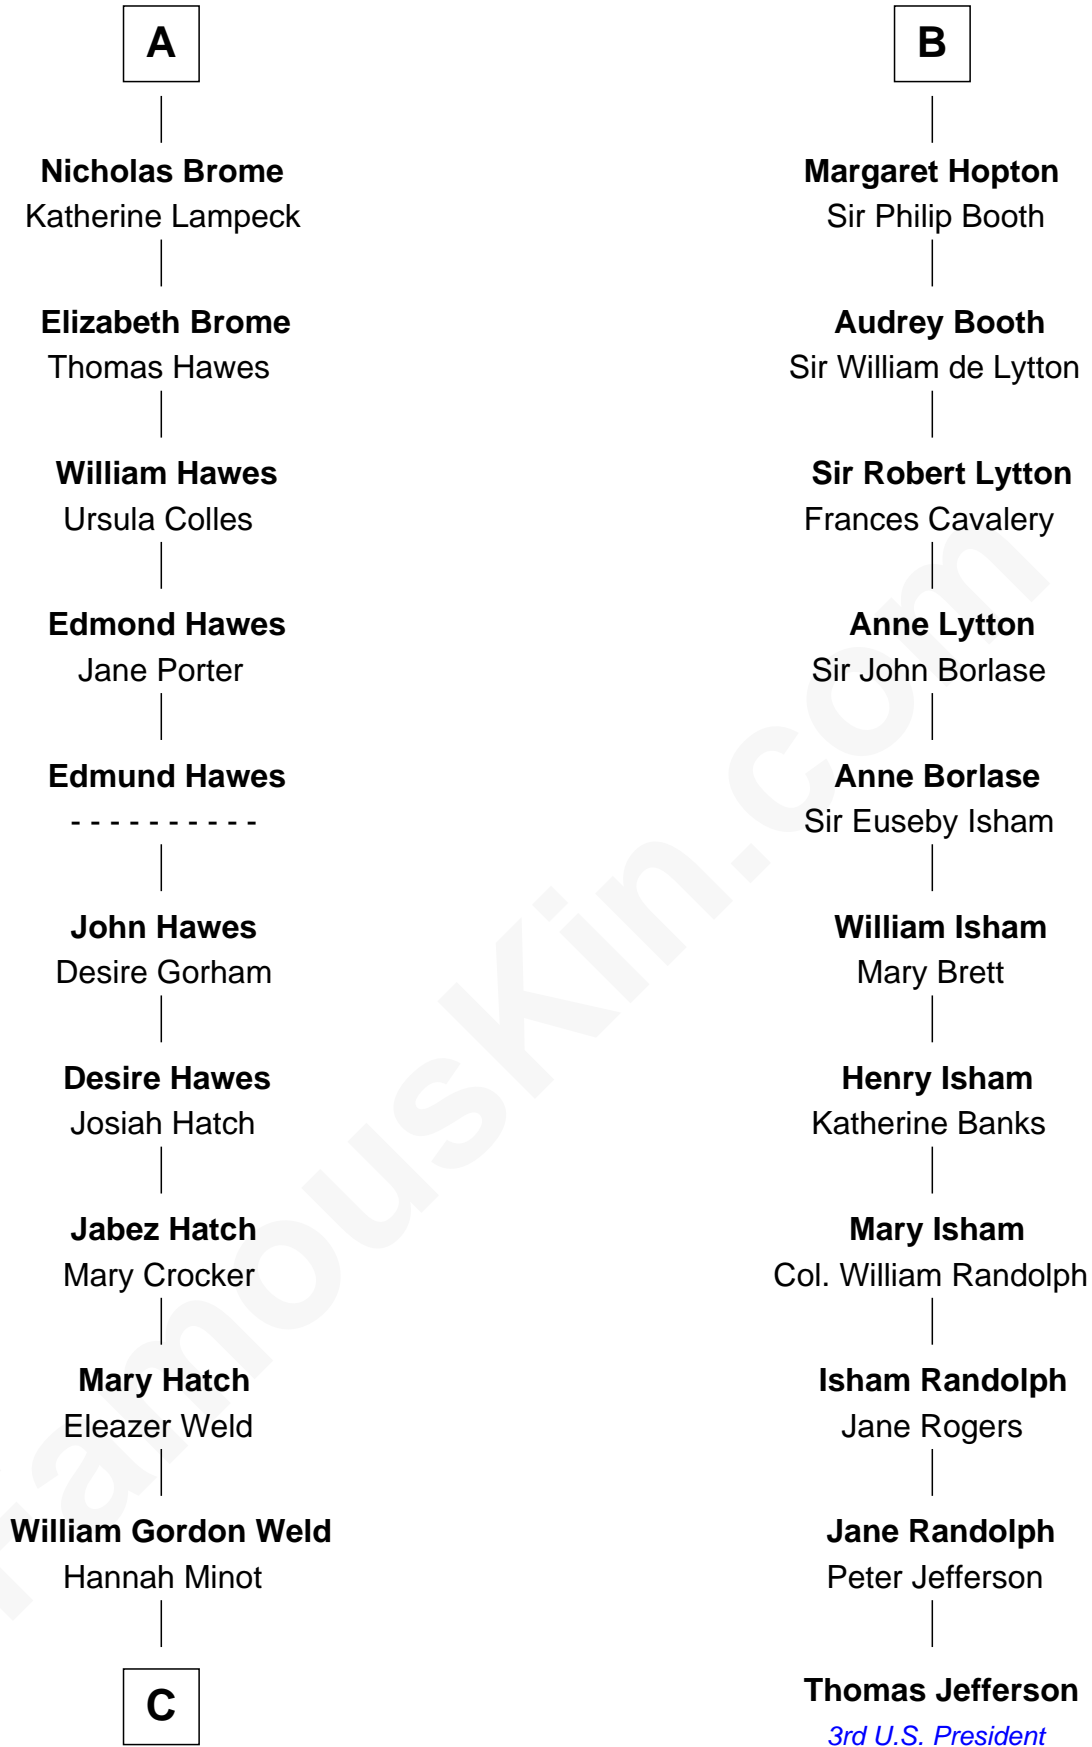

FamousKin.com

Relationship Chart of

Bill Weld

68th Governor of Massachusetts
17th cousin 4 times removed of

Thomas Jefferson

3rd U.S. President and Signer of the Declaration of Independence

C

Thomas Swan Weld

Sarah Sumner

Dr. Francis Minot Weld

Fanny Elizabeth Bartholomew

Francis Minot Weld

Margaret Low White

David Weld

Mary Blake Nichols

Bill Weld

68th Governor of Massachusetts

FamousKin.com