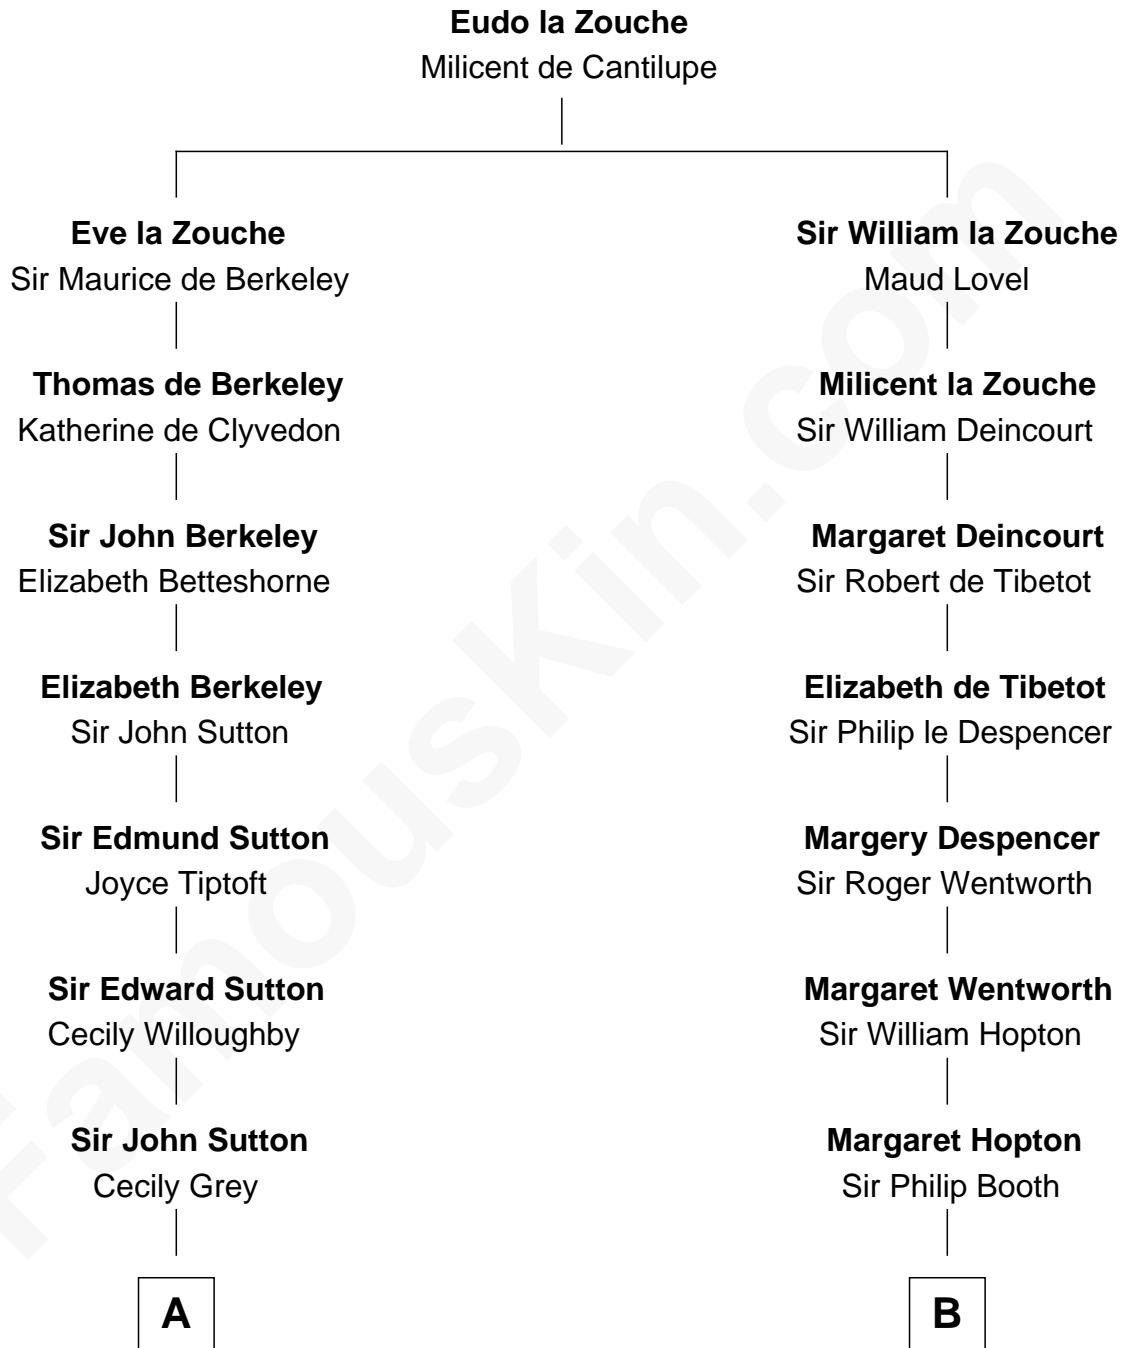

FamousKin.com

Relationship Chart of

Bill Weld

68th Governor of Massachusetts
16th cousin 4 times removed of

Thomas Jefferson

3rd U.S. President and Signer of the Declaration of Independence

C

—
Harriet Hillard
William Augustus White

—
Margaret Low White
Francis Minot Weld

—
David Weld
Mary Blake Nichols

—
Bill Weld
68th Governor of Massachusetts

FamousKin.com