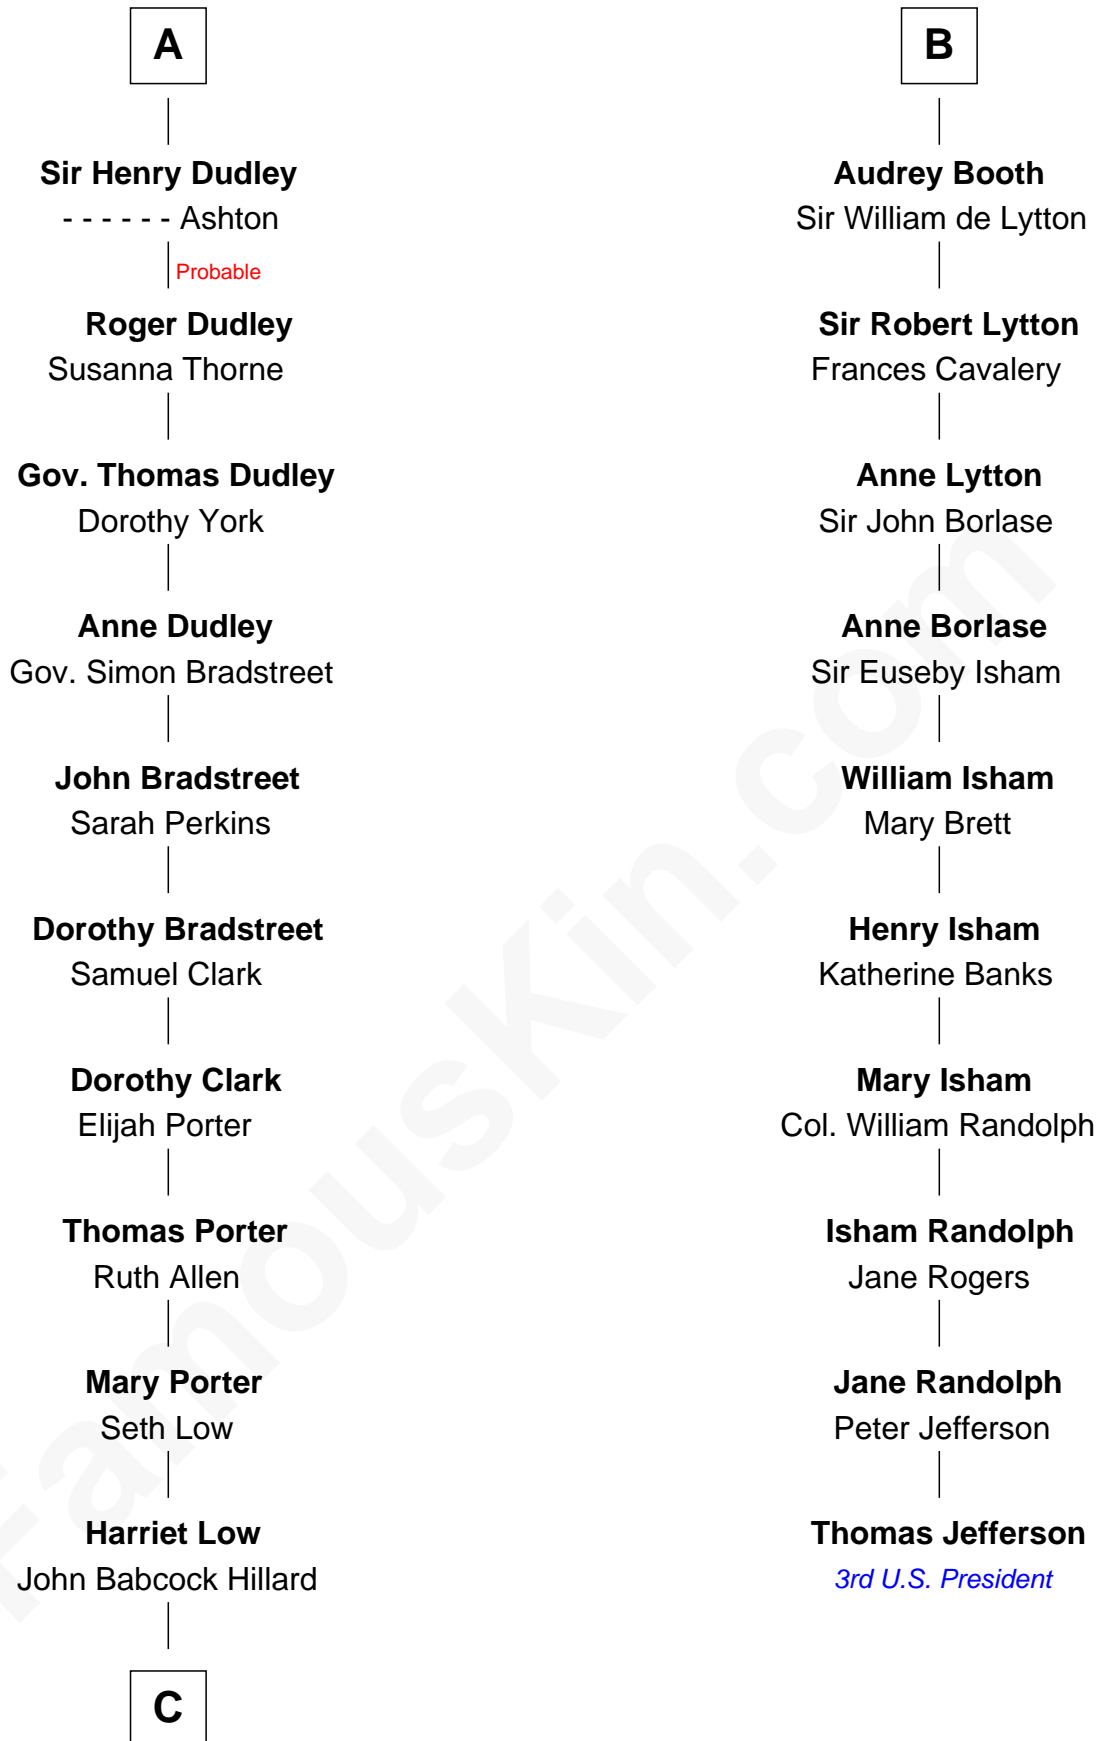

FamousKin.com

Relationship Chart of

Bill Weld

68th Governor of Massachusetts
16th cousin 4 times removed of

Thomas Jefferson

3rd U.S. President and Signer of the Declaration of Independence

C

—
Harriet Hillard
William Augustus White

—
Margaret Low White
Francis Minot Weld

—
David Weld
Mary Blake Nichols

—
Bill Weld
68th Governor of Massachusetts

FamousKin.com