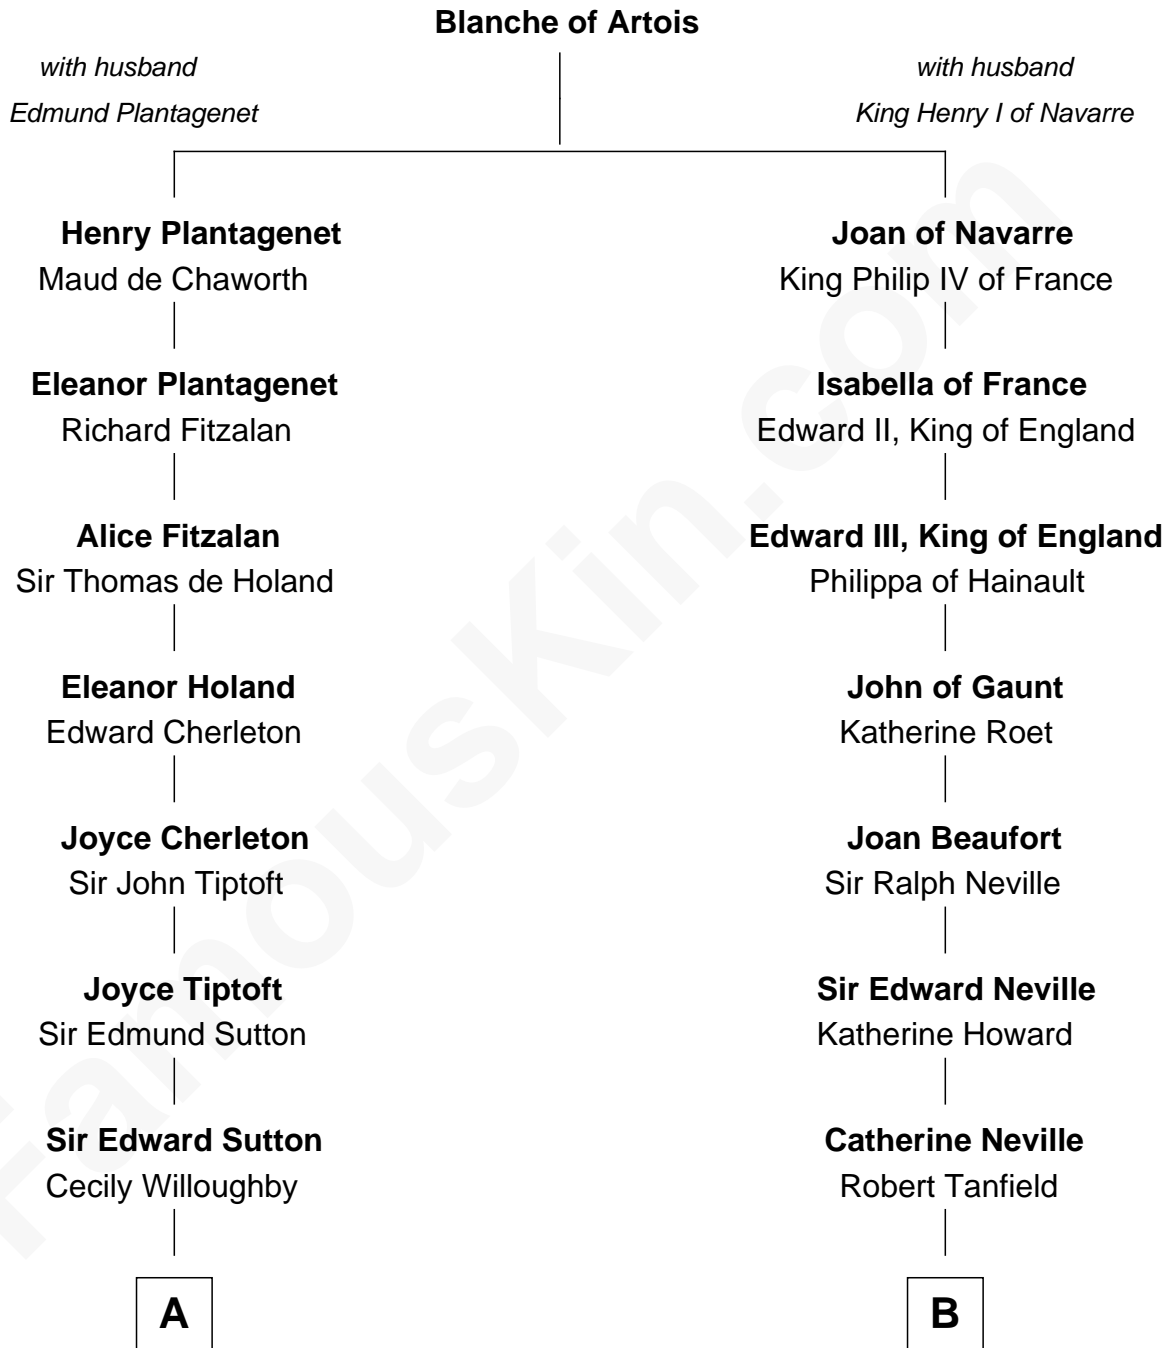

Thomas Jefferson

3rd U.S. President and Signer of the Declaration of Independence