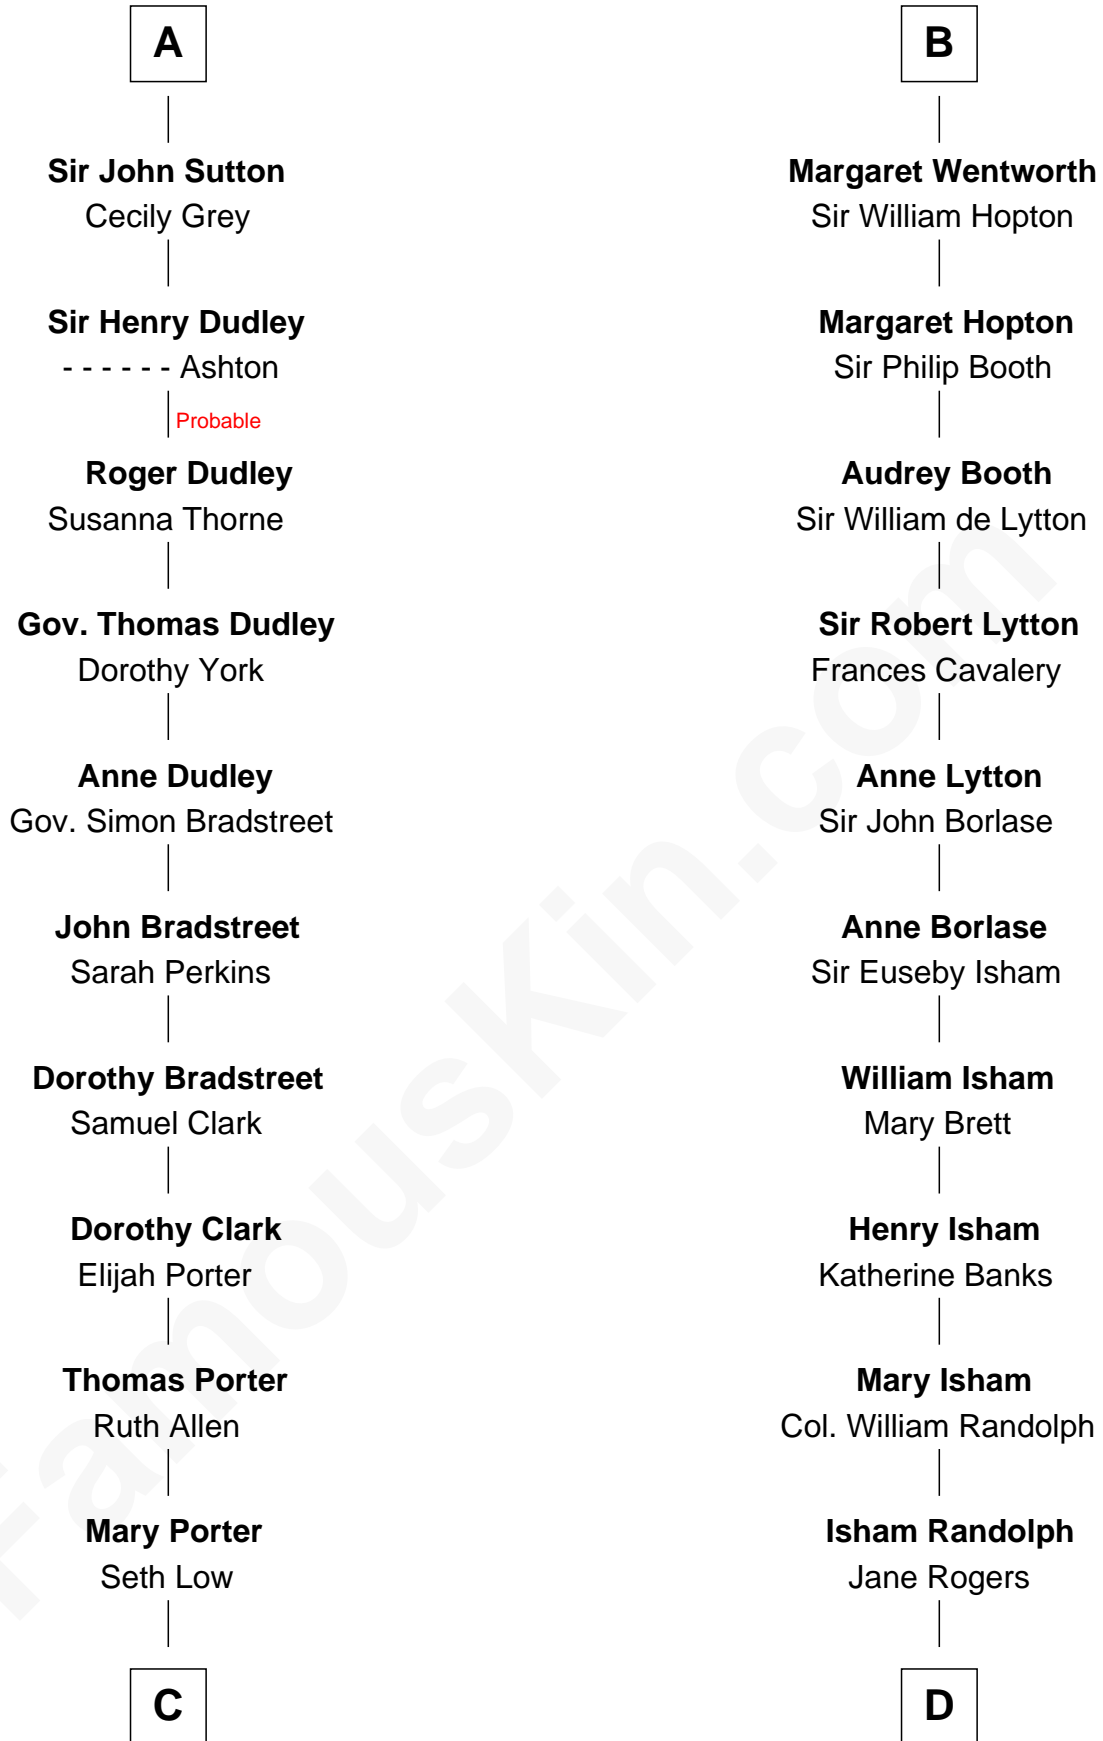

## Relationship Chart of

### Bill Weld

68th Governor of Massachusetts  
18th cousin 3 times removed of

### Thomas Jefferson

3rd U.S. President and Signer of the Declaration of Independence

**C**

**Harriet Low**  
John Babcock Hillard

**Harriet Hillard**  
William Augustus White

**Margaret Low White**  
Francis Minot Weld

**David Weld**  
Mary Blake Nichols

**Bill Weld**  
*68th Governor of Massachusetts*

**D**

**Jane Randolph**  
Peter Jefferson

**Thomas Jefferson**  
*3rd U.S. President*

FamousKin.com