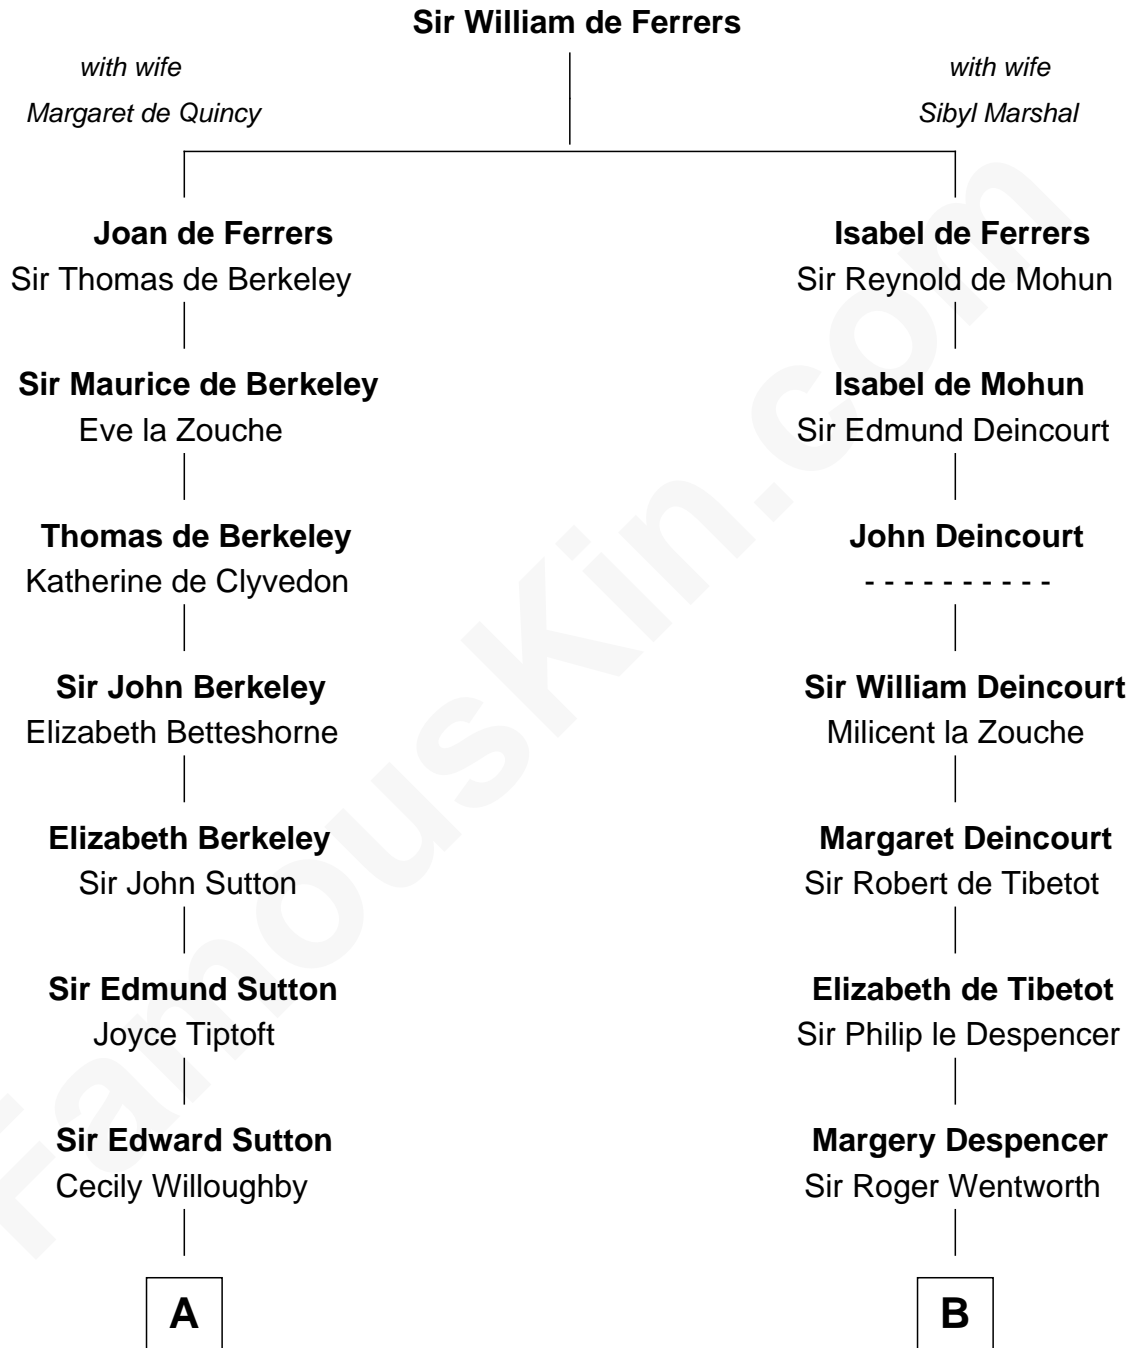

Thomas Jefferson

3rd U.S. President and Signer of the Declaration of Independence