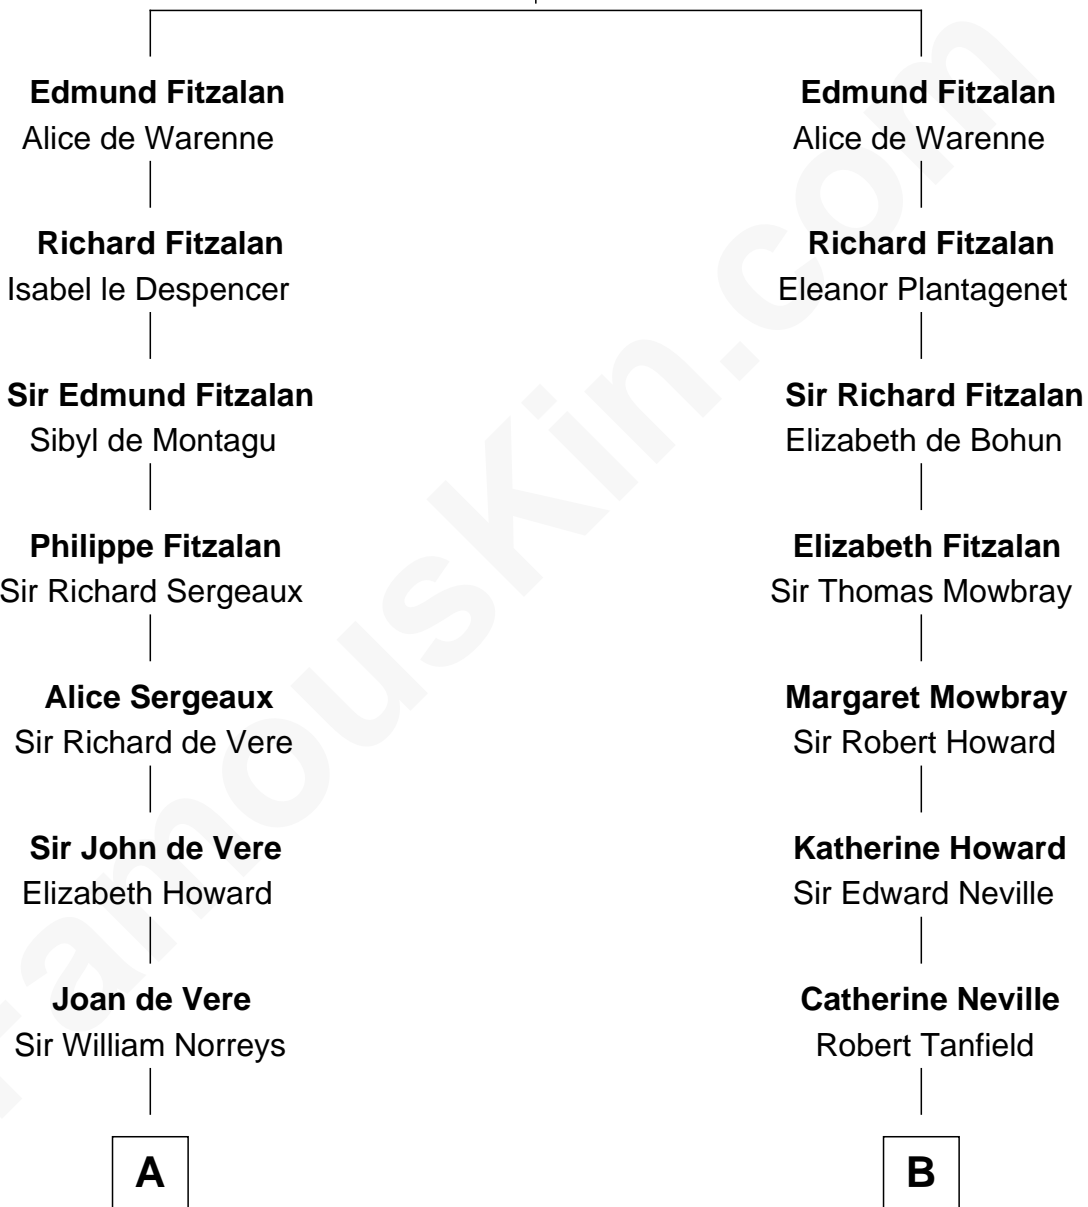

FamousKin.com

Relationship Chart of

Bill Weld

68th Governor of Massachusetts

16th cousin 5 times removed of

Thomas Jefferson

3rd U.S. President and Signer of the Declaration of Independence

Richard Fitzalan
Alice de Saluzzo

C

Sarah Sumner
Thomas Swan Weld

Dr. Francis Minot Weld
Fanny Elizabeth Bartholomew

Francis Minot Weld
Margaret Low White

David Weld
Mary Blake Nichols

Bill Weld
68th Governor of Massachusetts

FamousKin.com