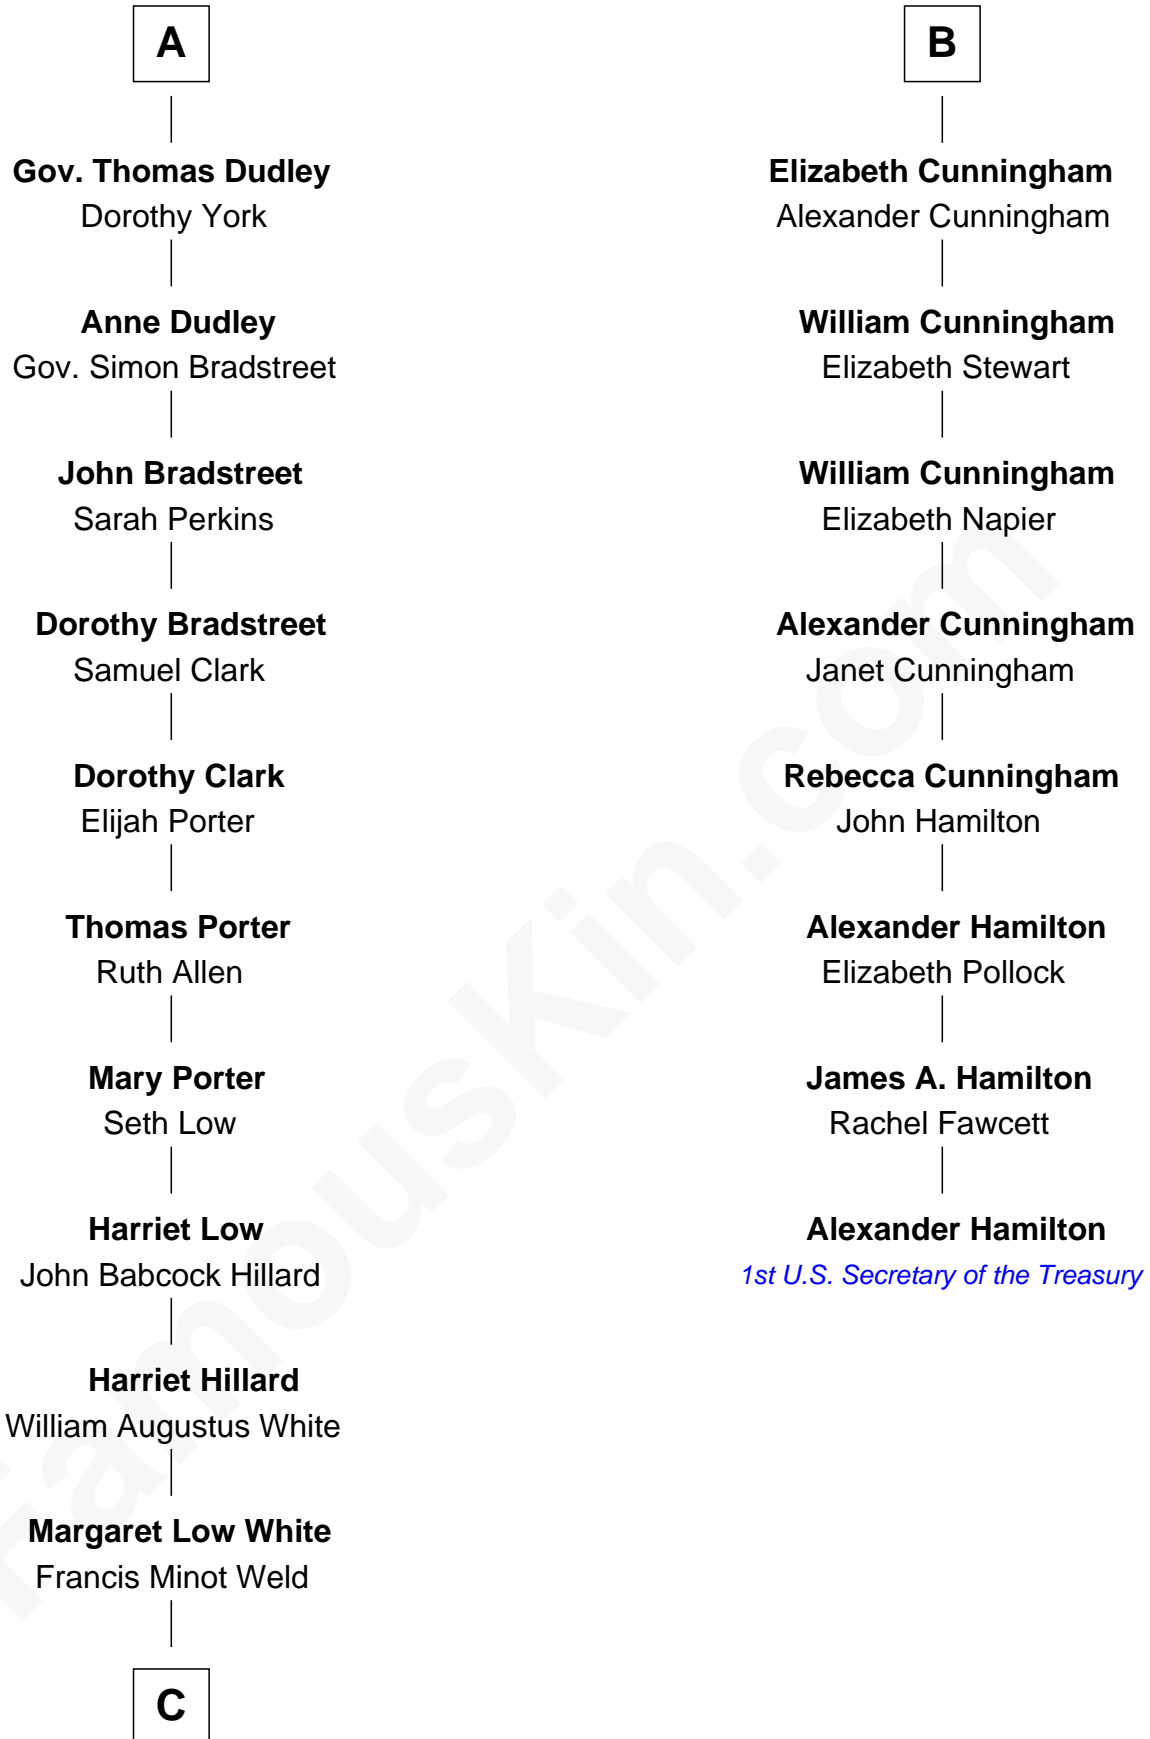

## Relationship Chart of

### Bill Weld

68th Governor of Massachusetts

14th cousin 4 times removed of

### Alexander Hamilton

1st U.S. Secretary of the Treasury

**John of Gaunt**  
Katherine Roet

**C**

—  
**David Weld**

Mary Blake Nichols

—  
**Bill Weld**

*68th Governor of Massachusetts*