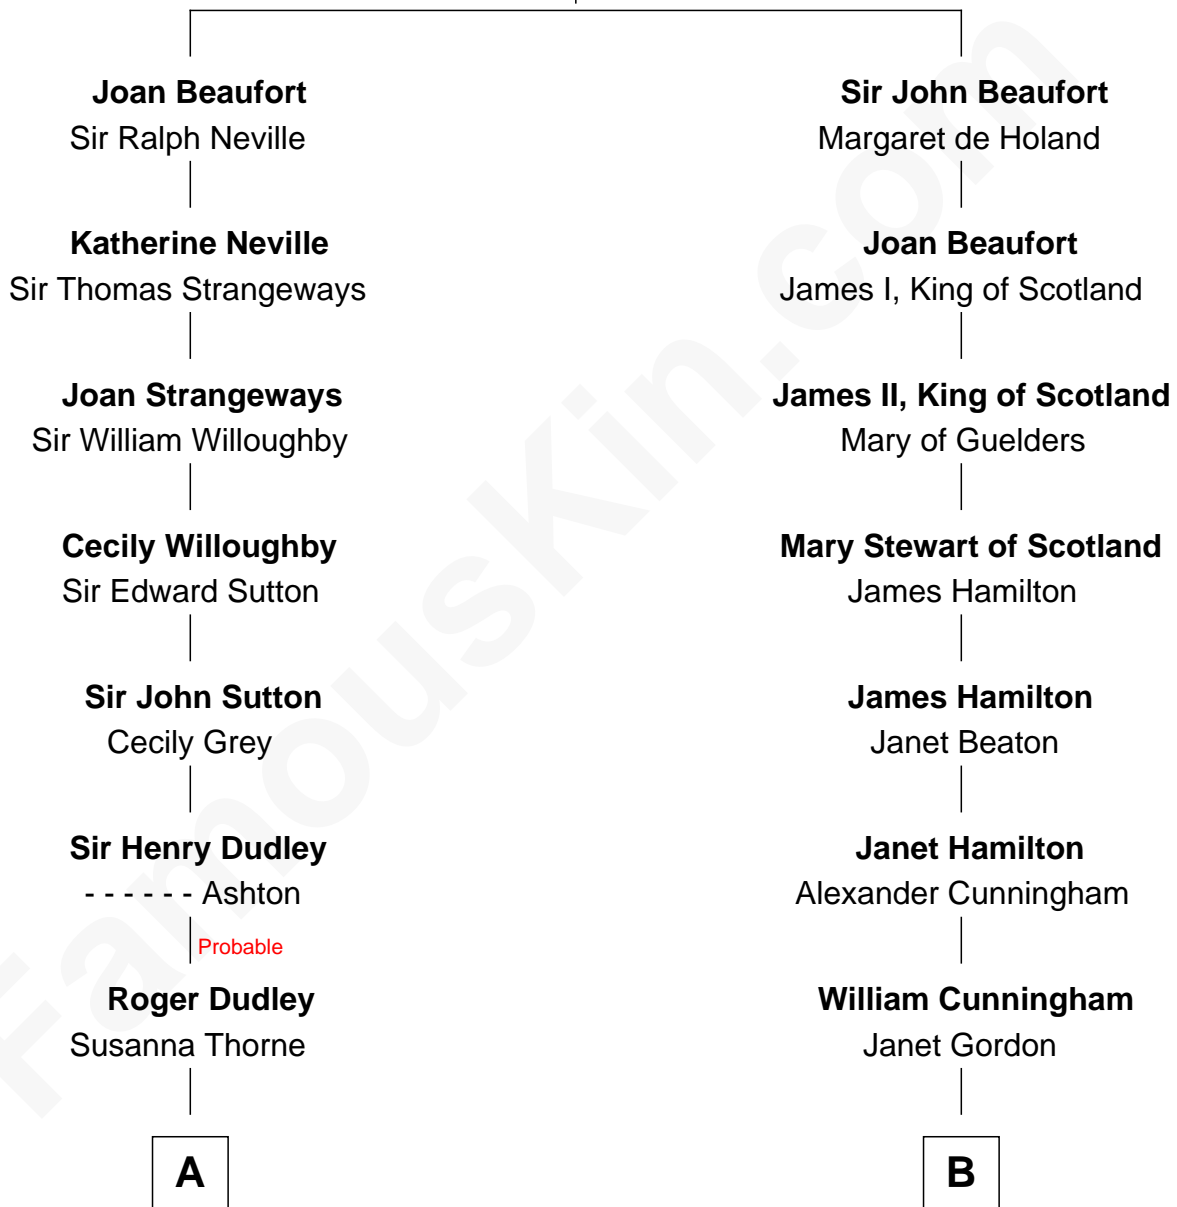

## Relationship Chart of

### Bill Weld

68th Governor of Massachusetts

14th cousin 4 times removed of

### Alexander Hamilton

1st U.S. Secretary of the Treasury

**John of Gaunt**  
Katherine Roet

**C**

—  
**David Weld**

Mary Blake Nichols

—  
**Bill Weld**

*68th Governor of Massachusetts*