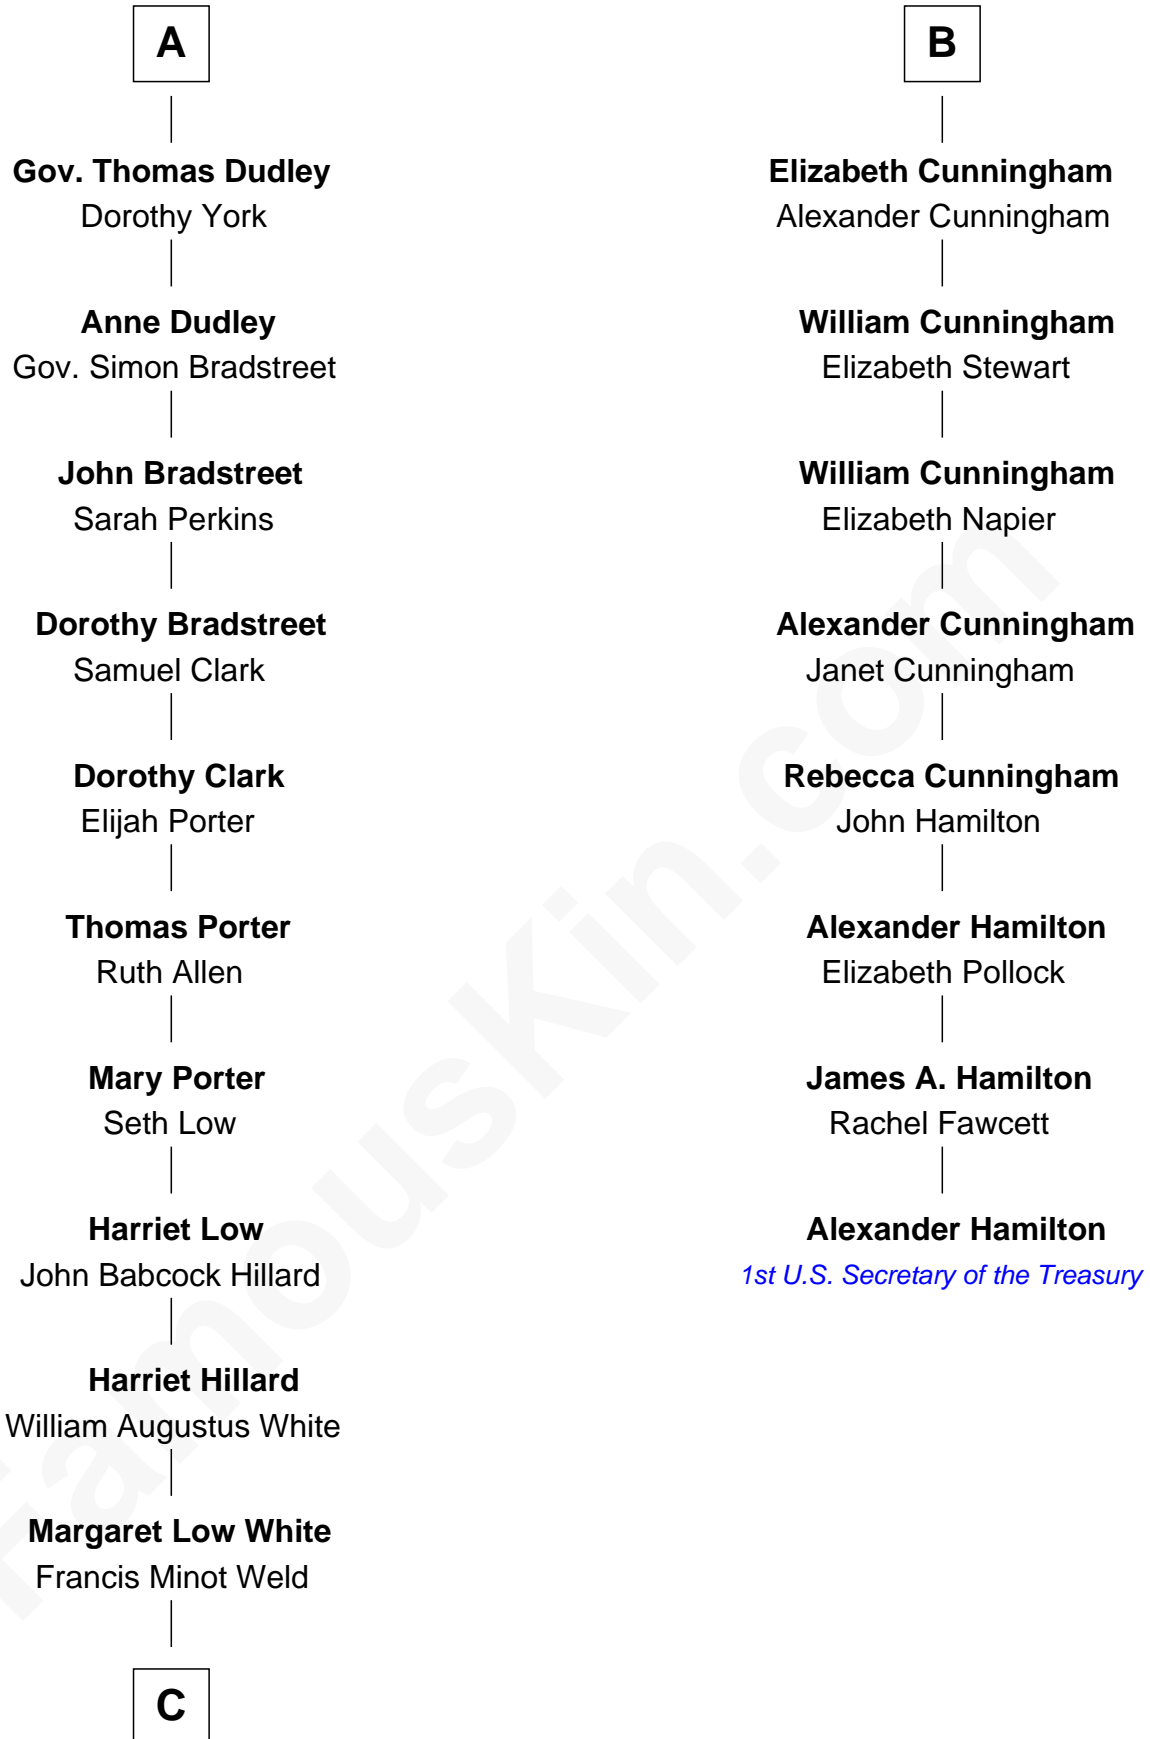

FamousKin.com

Relationship Chart of

Bill Weld

68th Governor of Massachusetts

14th cousin 4 times removed of

Alexander Hamilton

1st U.S. Secretary of the Treasury

Sir Thomas de Holand

Alice Fitzalan

C

—
David Weld

Mary Blake Nichols

—
Bill Weld

68th Governor of Massachusetts

FamousKin.com