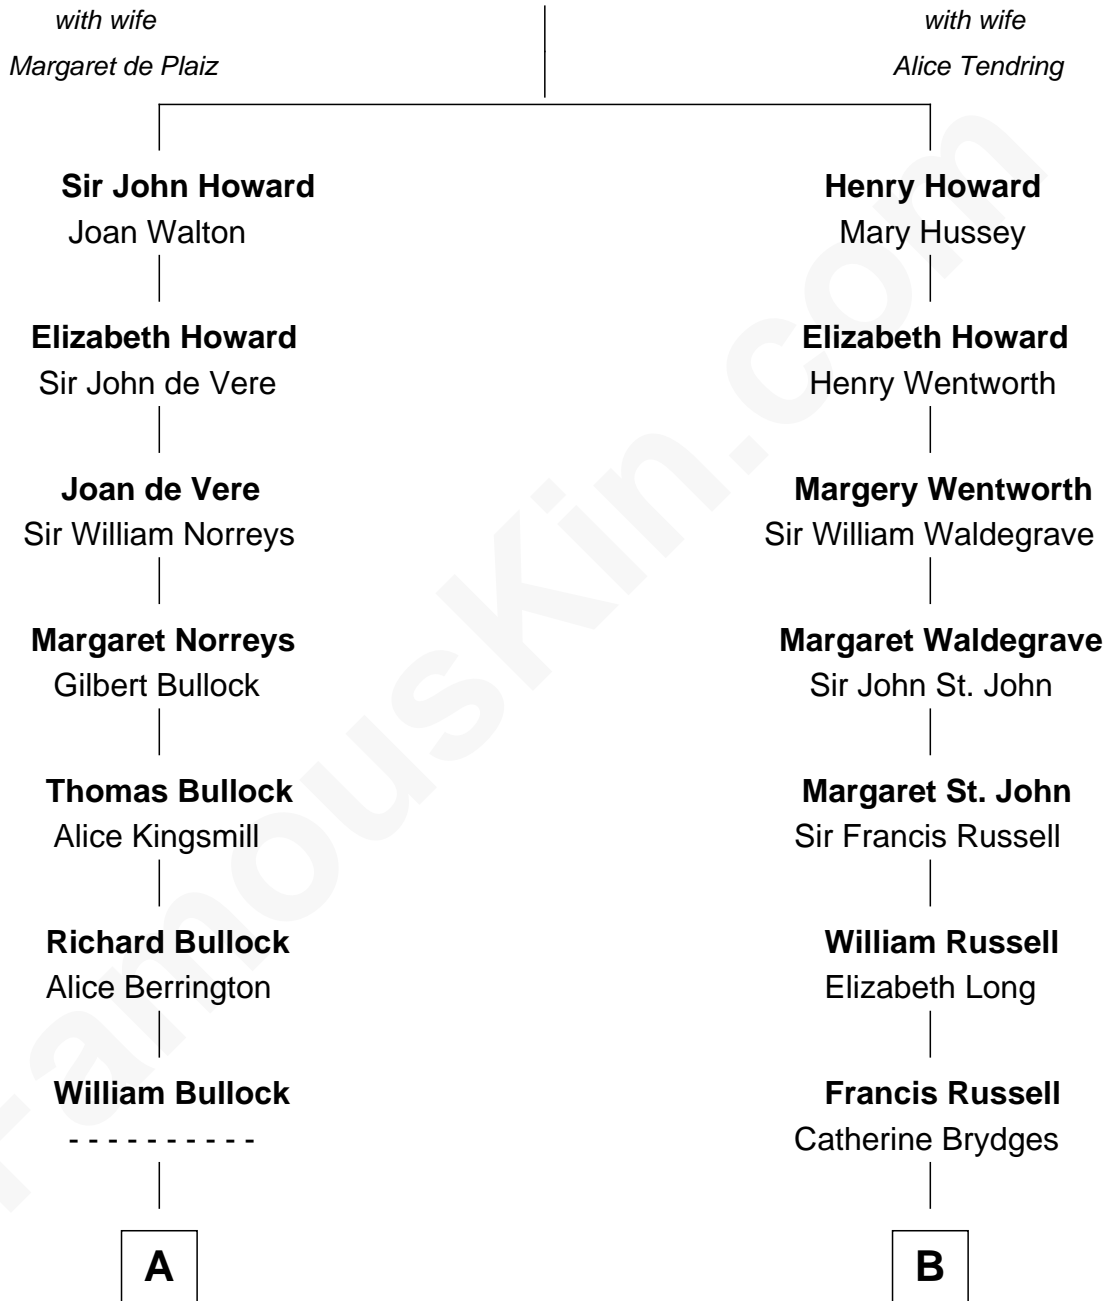

FamousKin.com Relationship Chart of

Bill Weld

68th Governor of Massachusetts

17th cousin of

Princess Diana

Princess of Wales

Sir John Howard

Bill Weld photo by [Marc Nozell](#) ([CC BY-SA 2.0](#))