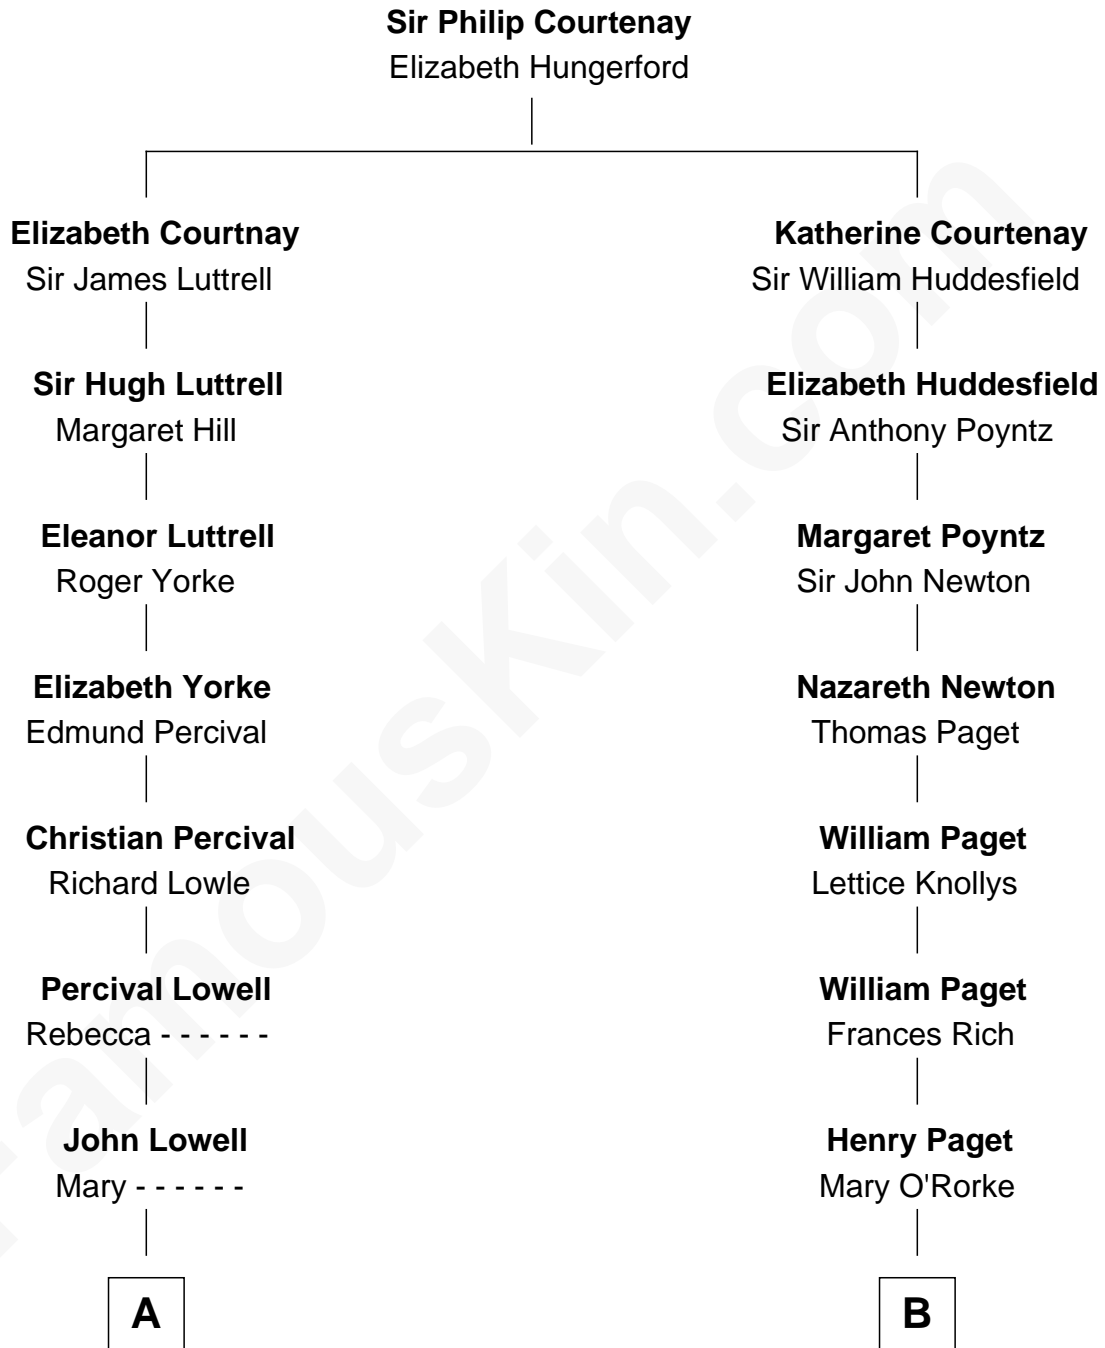

FamousKin.com

Relationship Chart of

Bill Weld

68th Governor of Massachusetts

16th cousin 1 time removed of

Princess Diana

Princess of Wales

68th Governor of Massachusetts

Bill Weld photo by [Marc Nozell](#) ([CC BY-SA 2.0](#))