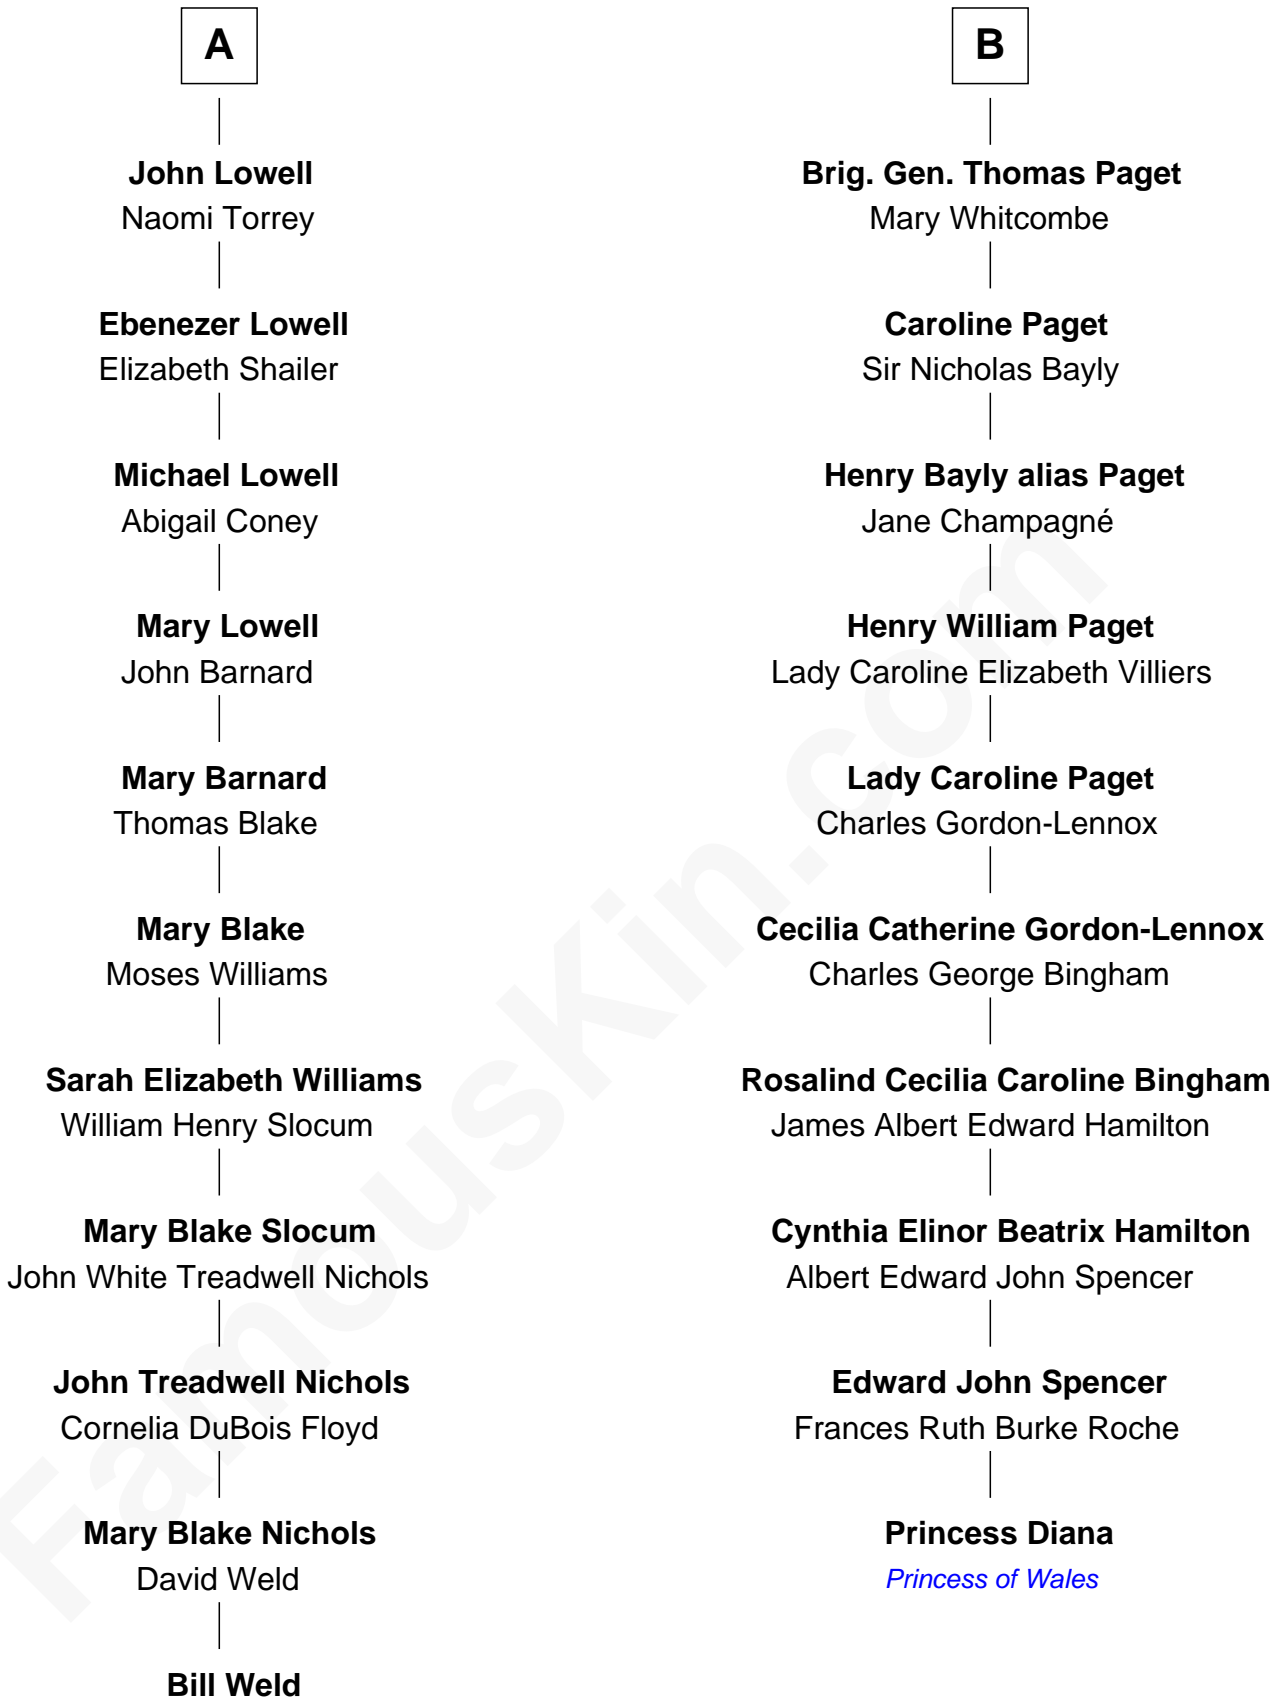

FamousKin.com

Relationship Chart of

Bill Weld

68th Governor of Massachusetts

16th cousin 1 time removed of

Princess Diana

Princess of Wales

68th Governor of Massachusetts