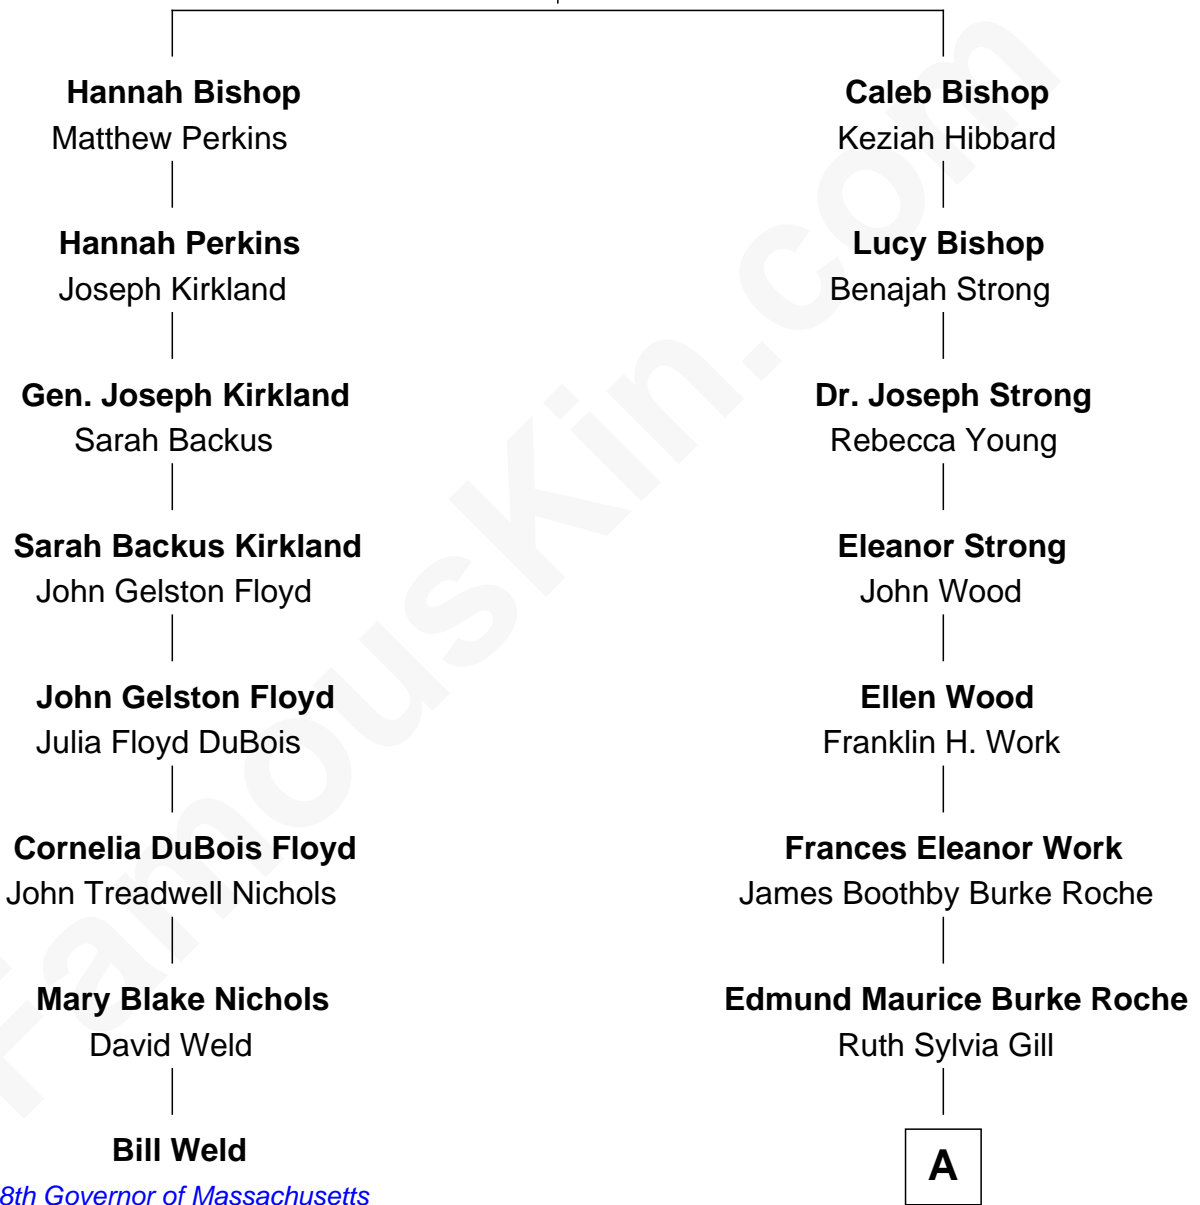

Samuel Bishop

Sarah Fobes