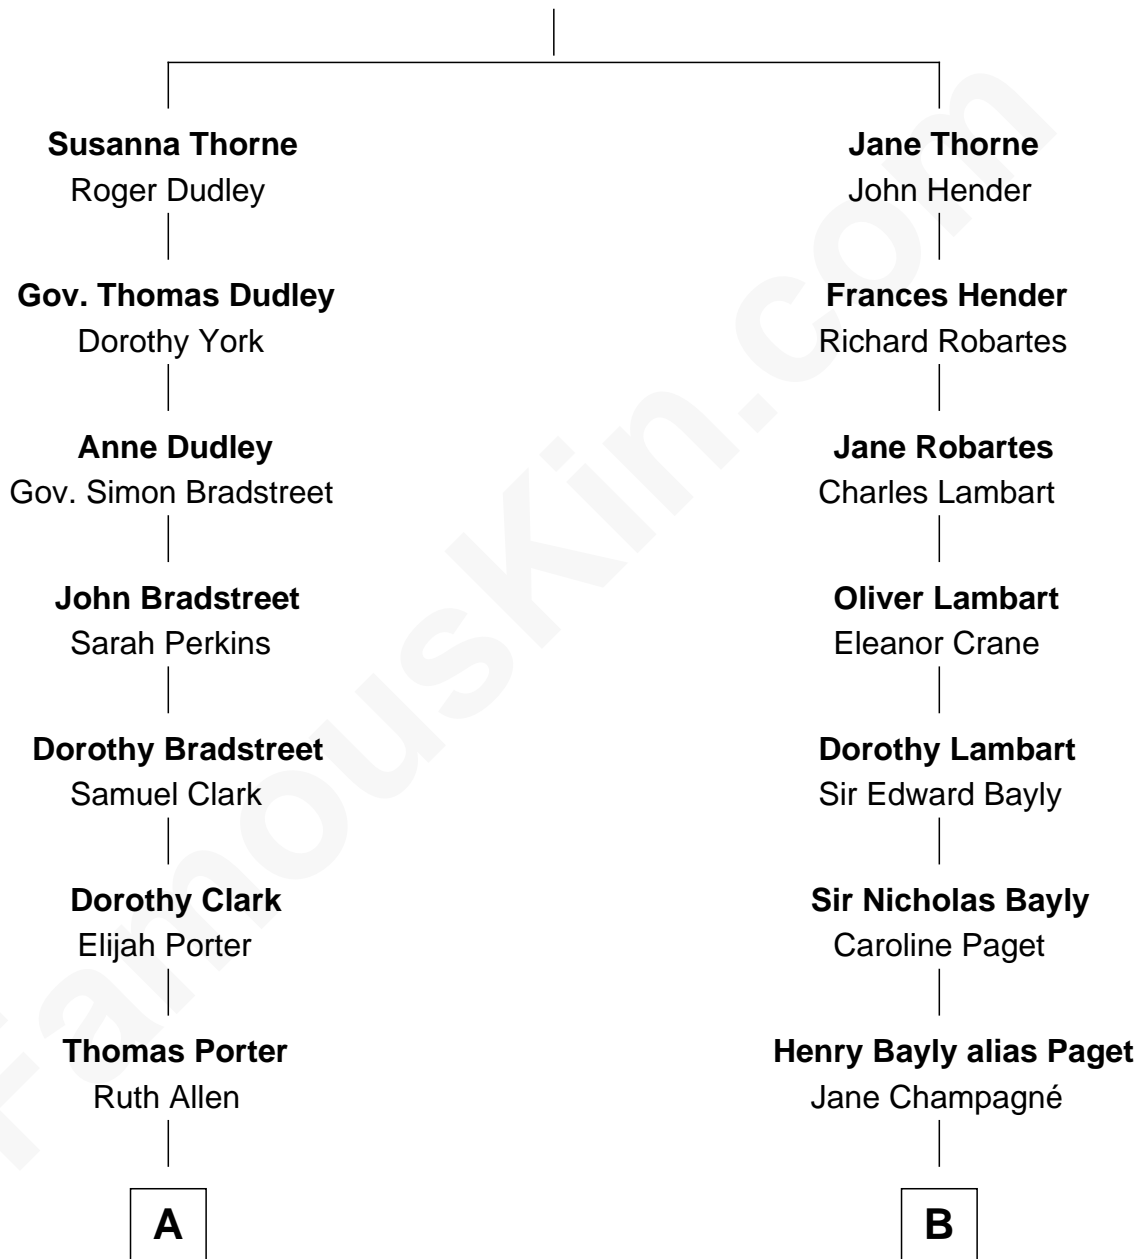

FamousKin.com Relationship Chart of

Bill Weld

68th Governor of Massachusetts

12th cousin 1 time removed of

Princess Diana

Princess of Wales

Thomas Thorne

Mary Purefoy

A

Mary Porter

Seth Low

Harriet Low

John Babcock Hillard

Harriet Hillard

William Augustus White

Margaret Low White