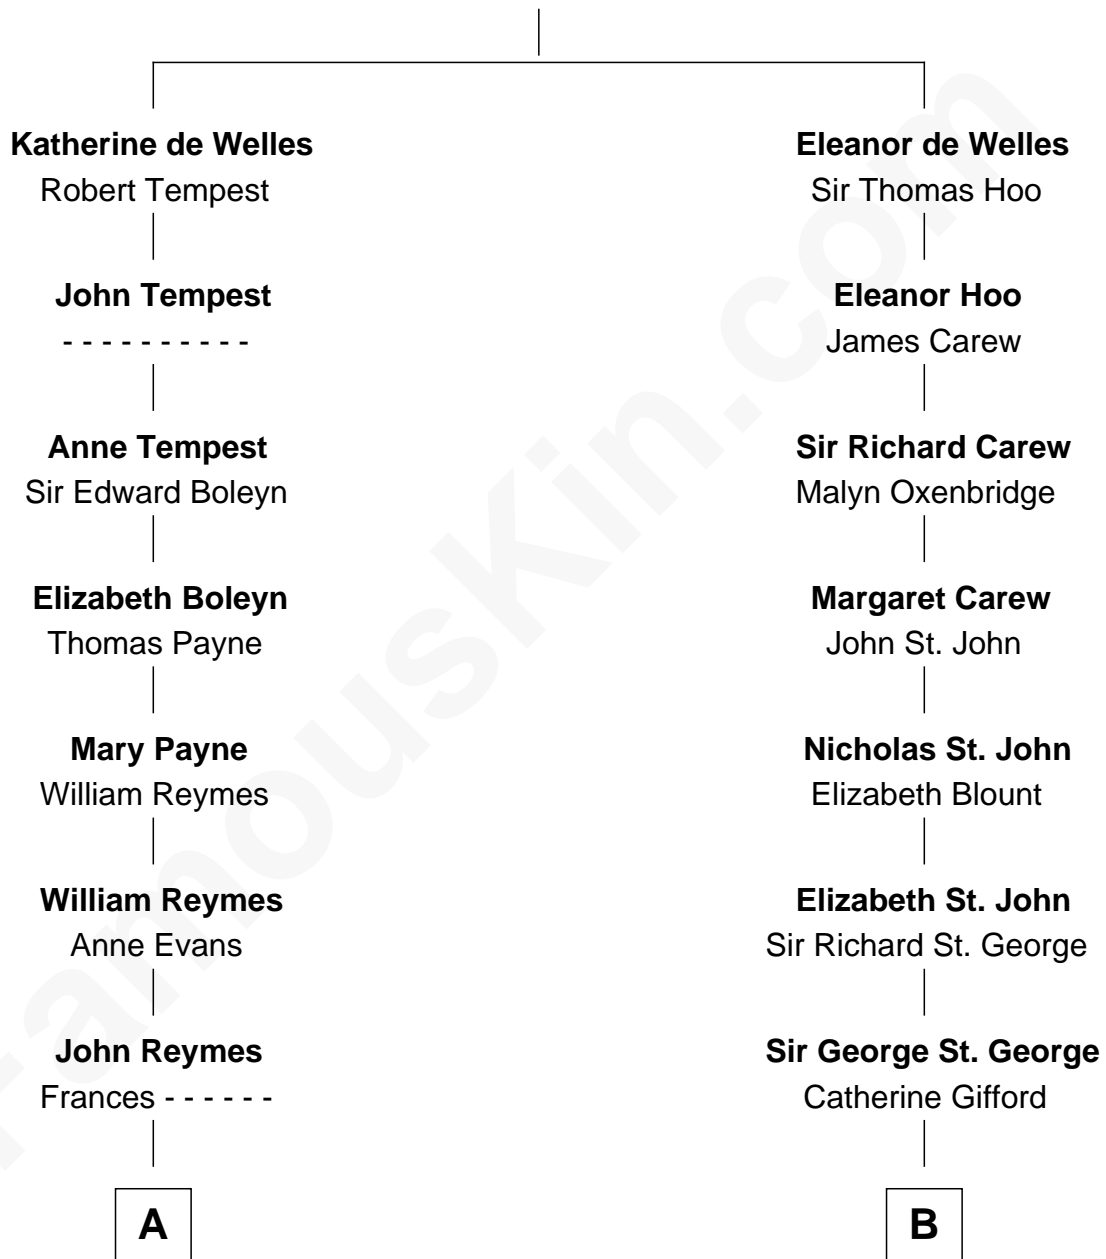

FamousKin.com Relationship Chart of

Bill Weld

68th Governor of Massachusetts

17th cousin of

Princess Diana

Princess of Wales

Sir Lionel de Welles

Joan de Waterton

Bill Weld photo by [Marc Nozell](#) ([CC BY-SA 2.0](#))