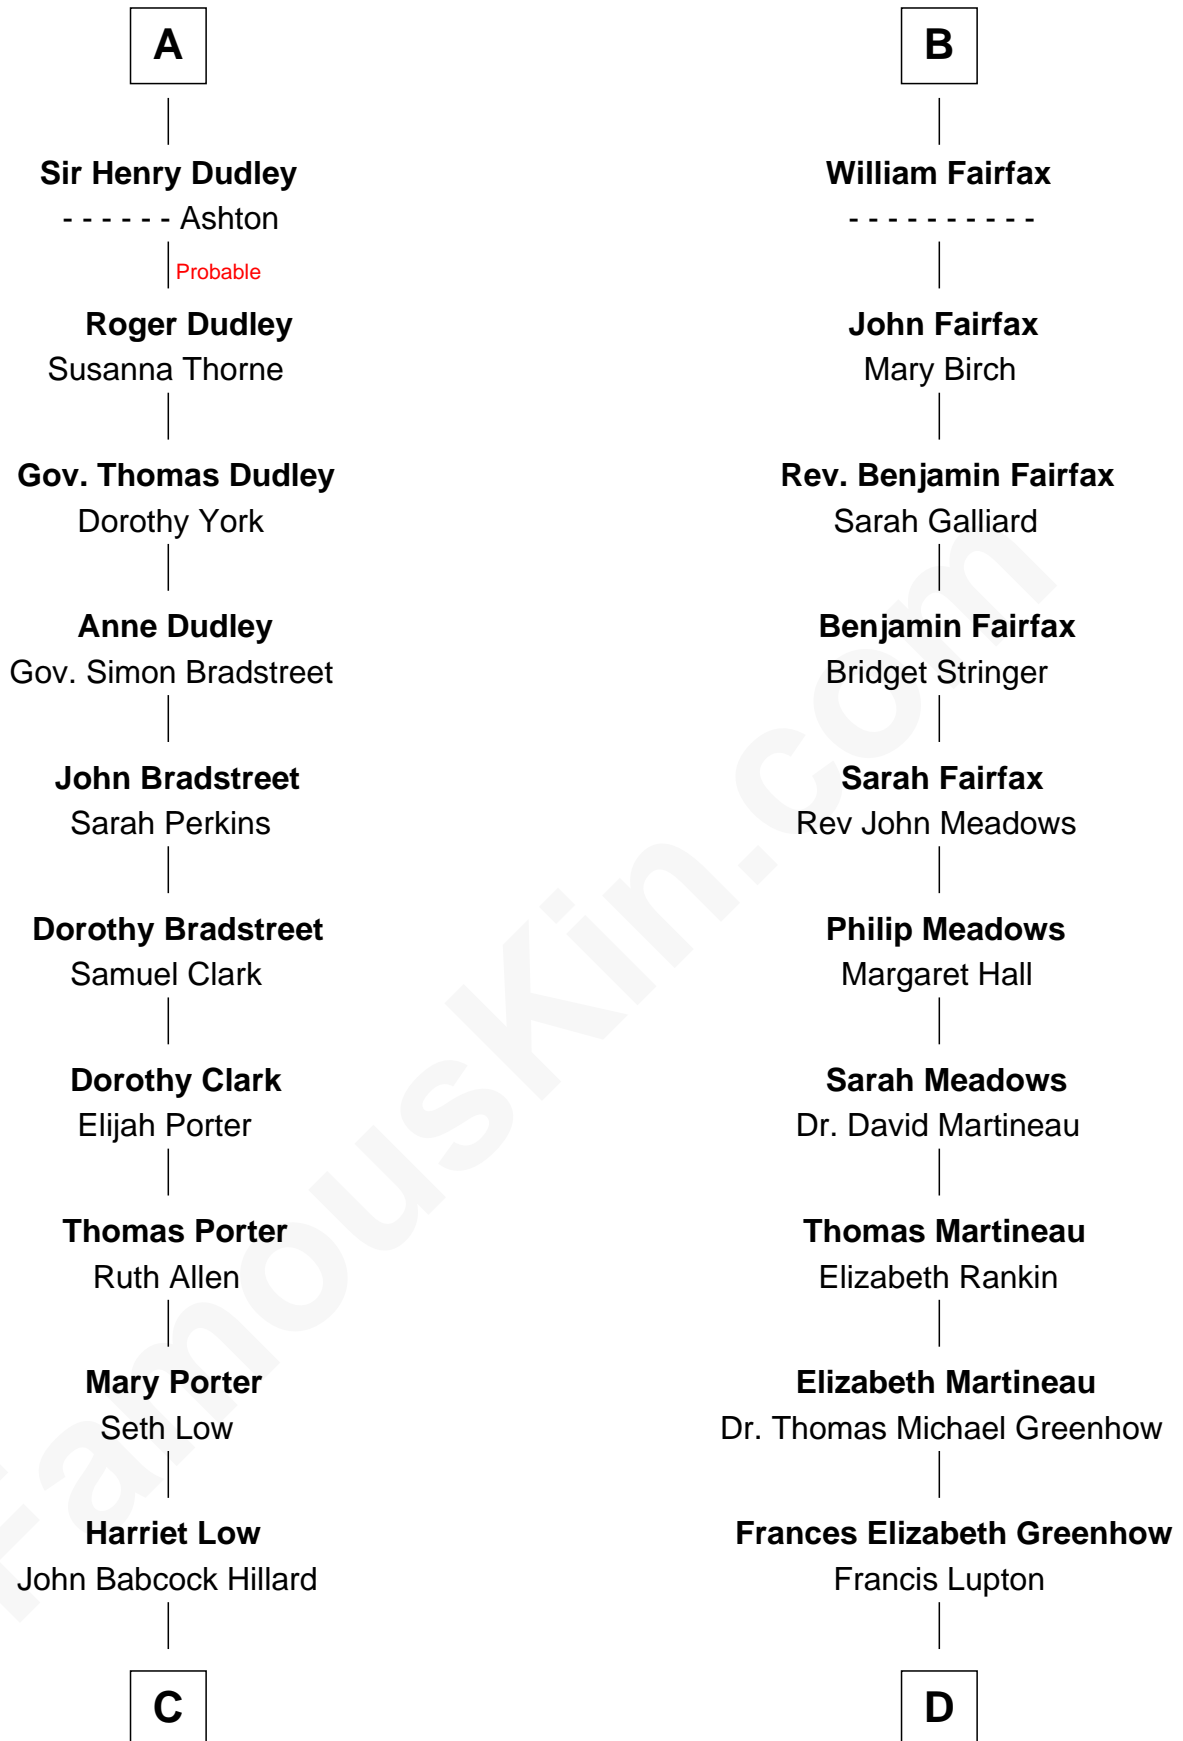

FamousKin.com

Relationship Chart of

Bill Weld

68th Governor of Massachusetts

20th cousin 1 time removed of

Catherine Middleton

Princess of Wales

C

Harriet Hillard
William Augustus White

Margaret Low White
Francis Minot Weld

David Weld
Mary Blake Nichols

Bill Weld
68th Governor of Massachusetts

D

Francis Martineau Lupton
Harriet Albina Davis

Olive Christina Lupton
Richard Noel Middleton