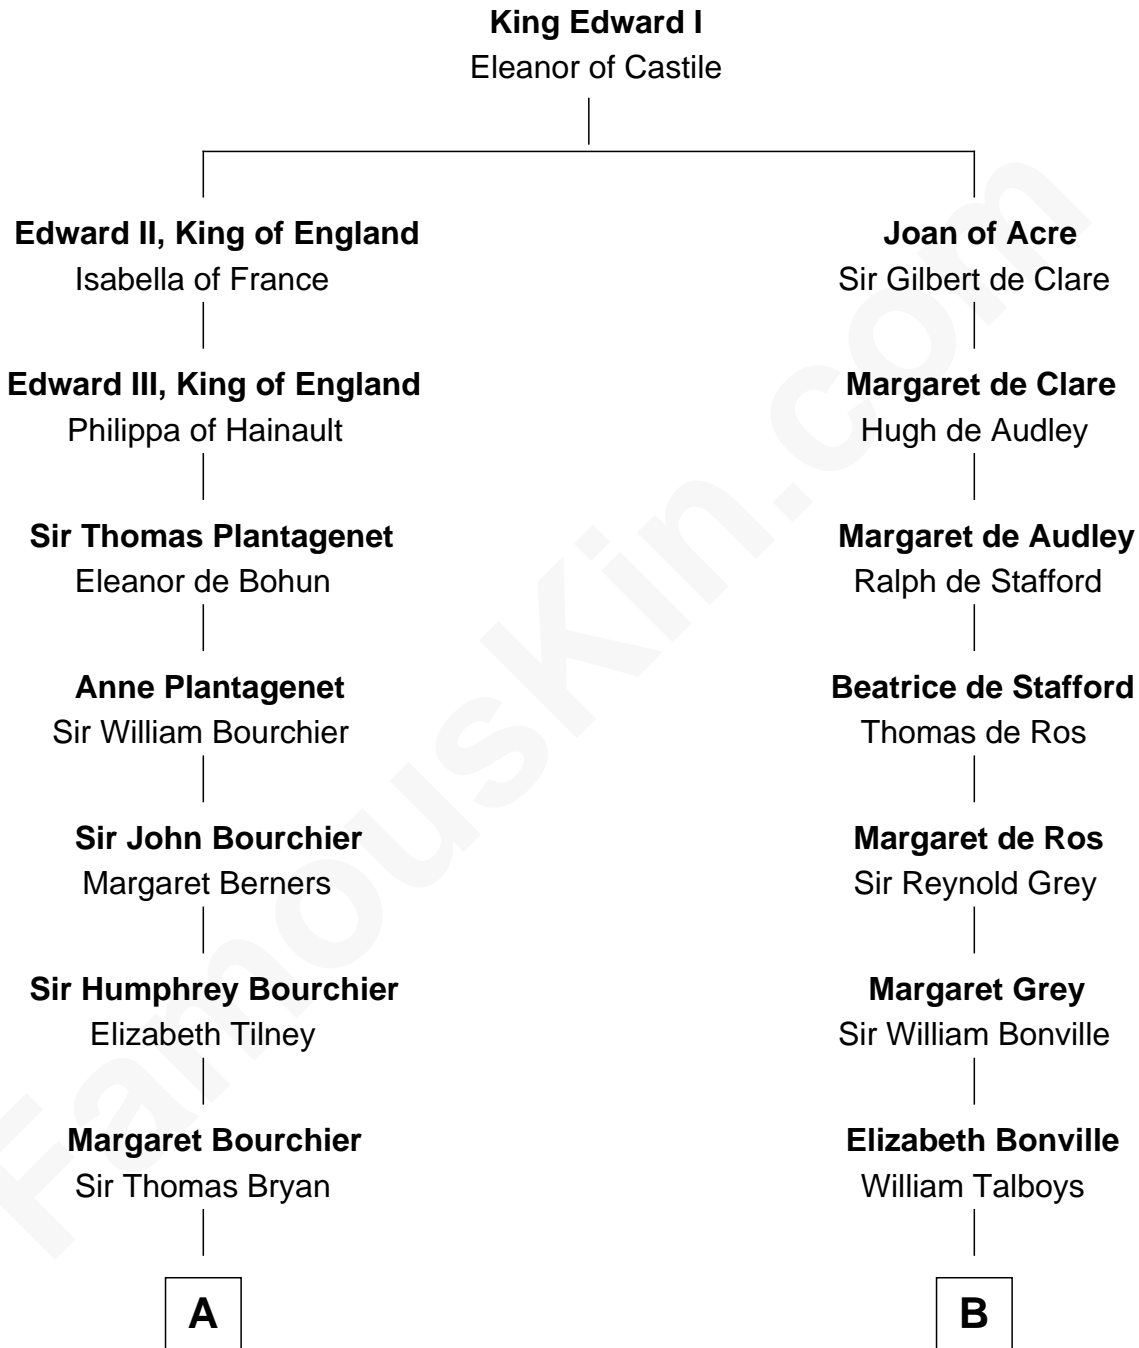

FamousKin.com

Relationship Chart of

Bill Weld

68th Governor of Massachusetts

19th cousin 2 times removed of

William Rufus Day

36th U.S. Secretary of State

C

Fanny Griswold Fowler
George Medad Bartholomew

Fanny Elizabeth Bartholomew
Dr. Francis Minot Weld

Francis Minot Weld
Margaret Low White

David Weld
Mary Blake Nichols

Bill Weld
68th Governor of Massachusetts