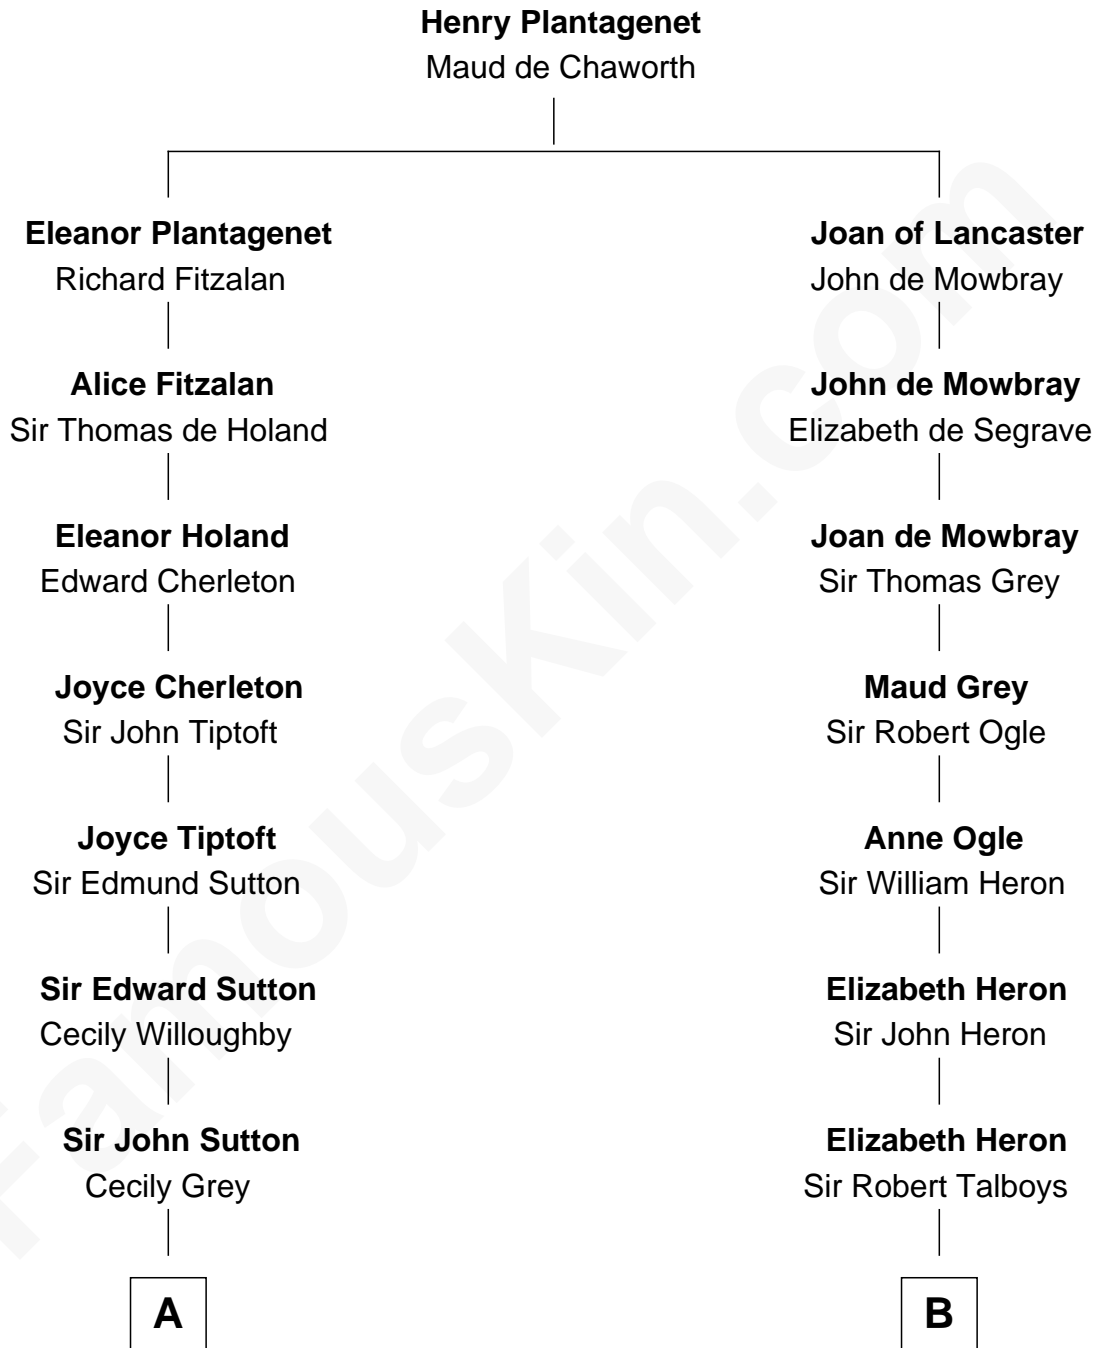

FamousKin.com

Relationship Chart of

Bill Weld

68th Governor of Massachusetts

18th cousin 2 times removed of

William Rufus Day

36th U.S. Secretary of State

C

Harriet Hillard
William Augustus White

Margaret Low White
Francis Minot Weld

David Weld
Mary Blake Nichols

Bill Weld
68th Governor of Massachusetts

D

Emily Swift Spalding
Luther Day

William Rufus Day
36th U.S. Secretary of State