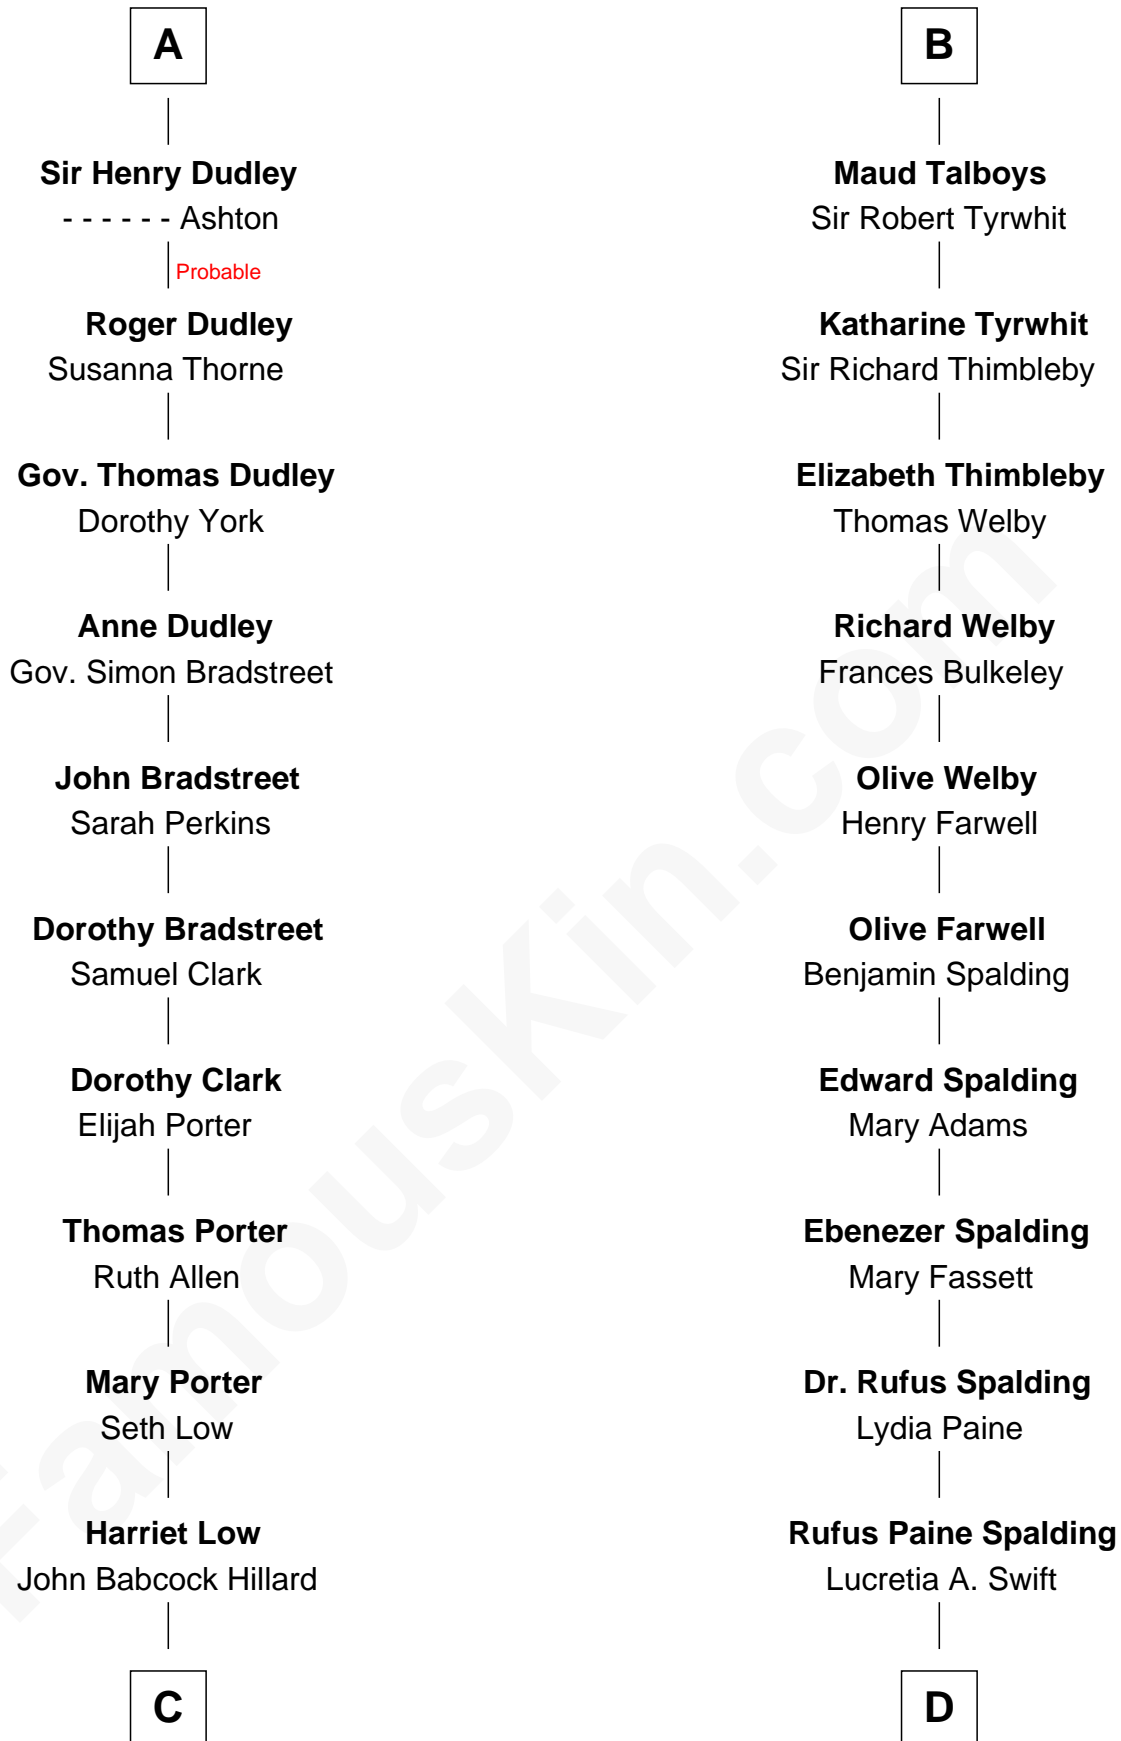

FamousKin.com

Relationship Chart of

Bill Weld

68th Governor of Massachusetts

18th cousin 2 times removed of

William Rufus Day

36th U.S. Secretary of State

C

Harriet Hillard
William Augustus White

Margaret Low White
Francis Minot Weld

David Weld
Mary Blake Nichols

Bill Weld
68th Governor of Massachusetts

D

Emily Swift Spalding
Luther Day

William Rufus Day
36th U.S. Secretary of State