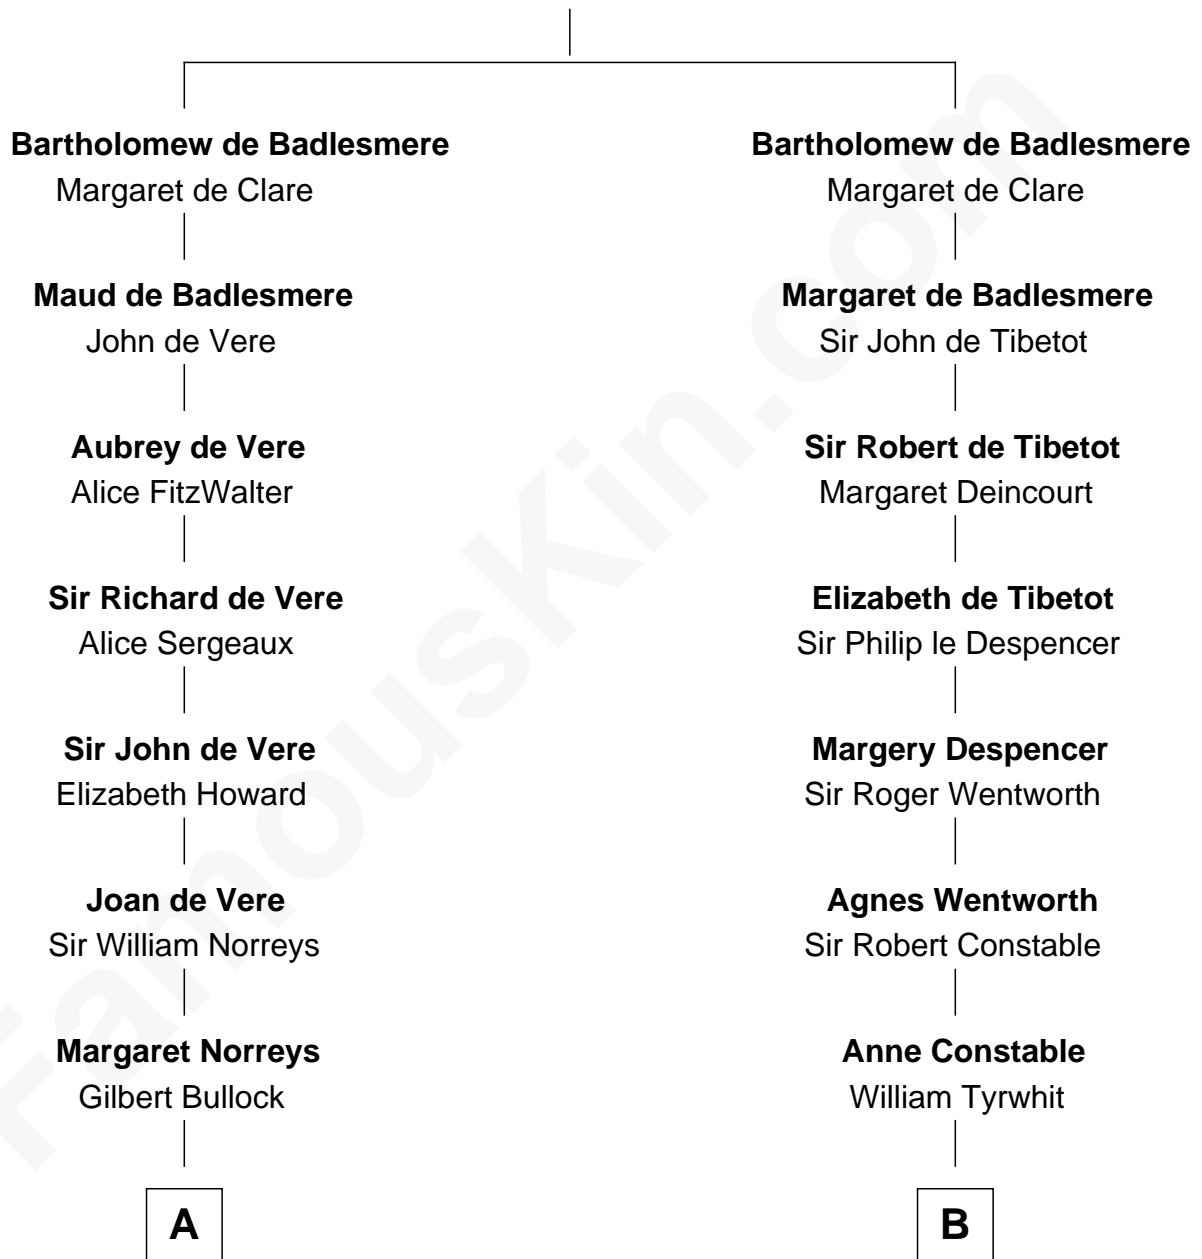

FamousKin.com

Relationship Chart of

Bill Weld

68th Governor of Massachusetts
18th cousin 2 times removed of

William Rufus Day
36th U.S. Secretary of State

Gunselm de Badlesmere

FamousKin.com