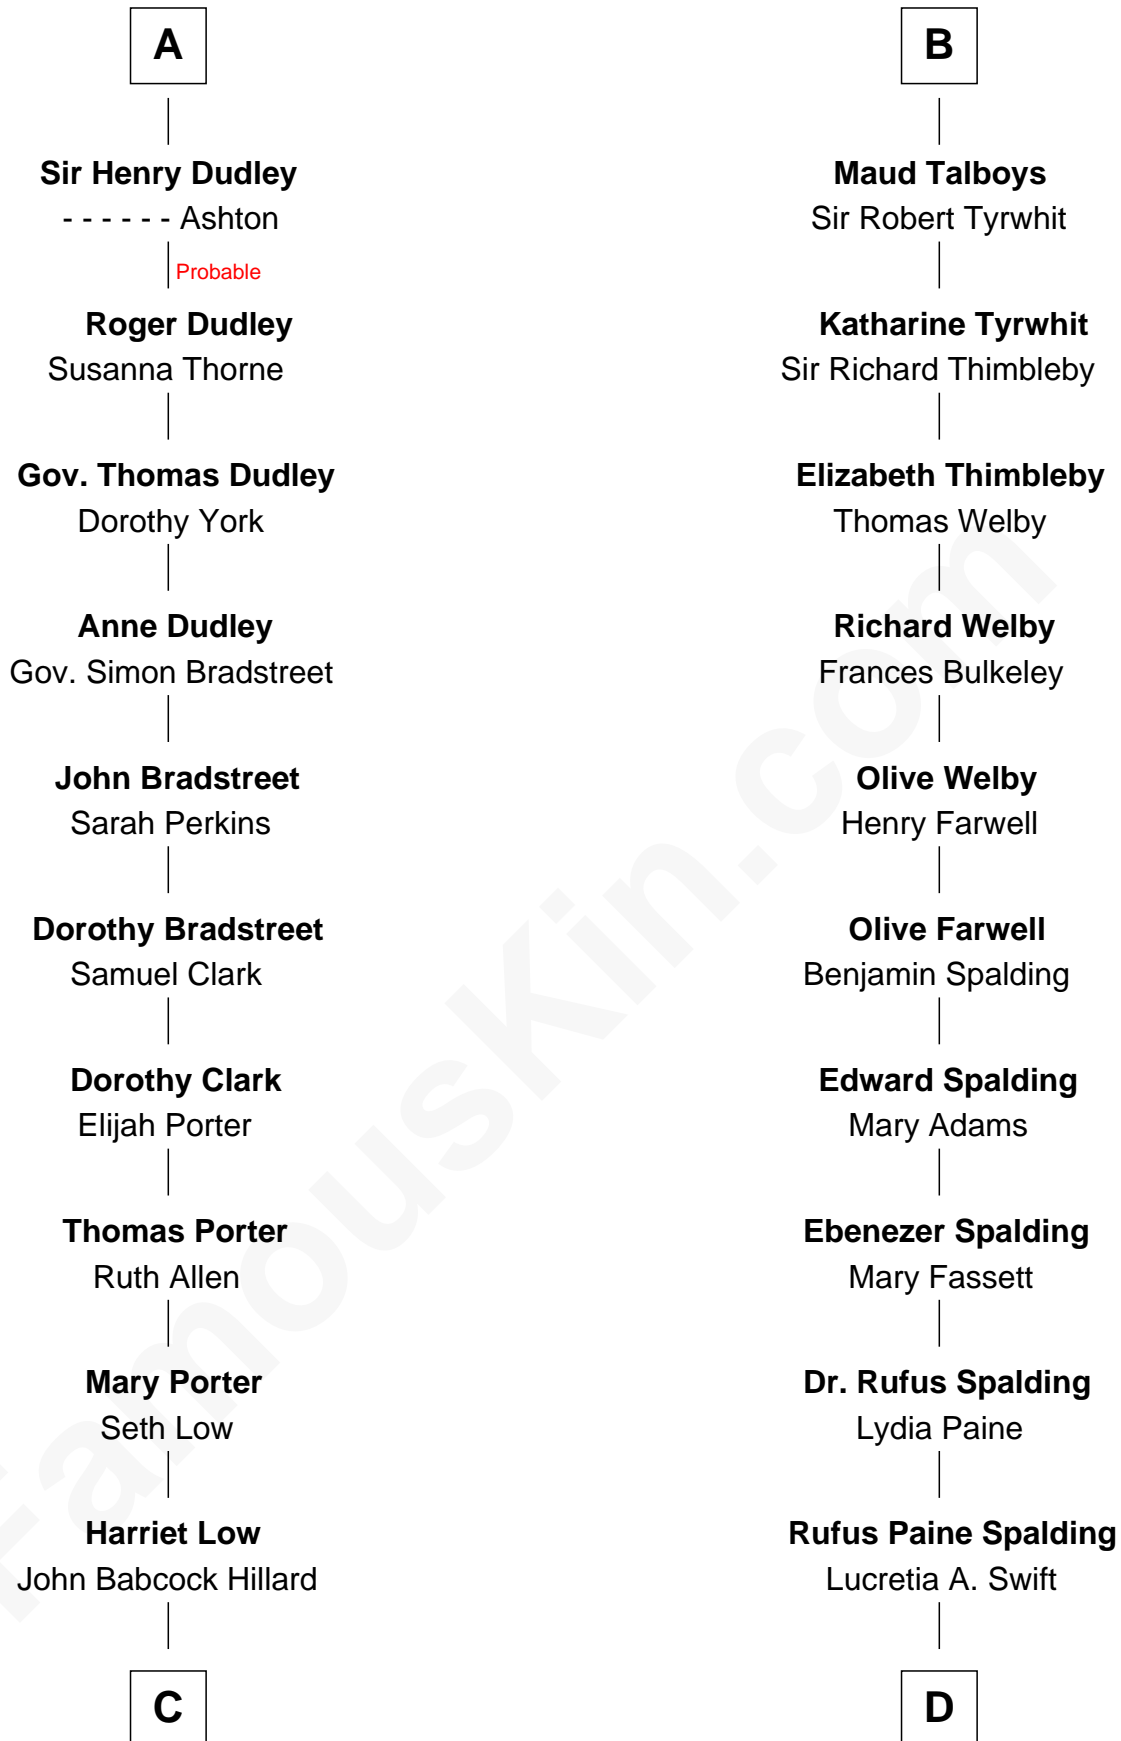

## Relationship Chart of

### Bill Weld

68th Governor of Massachusetts

18th cousin 2 times removed of

### William Rufus Day

36th U.S. Secretary of State

**Sir Hugh I de Audley**

Iseult de Mortimer

**C**

**Harriet Hillard**  
William Augustus White

**Margaret Low White**  
Francis Minot Weld

**David Weld**  
Mary Blake Nichols

**Bill Weld**  
*68th Governor of Massachusetts*

**D**

**Emily Swift Spalding**  
Luther Day

**William Rufus Day**  
*36th U.S. Secretary of State*

FamousKin.com