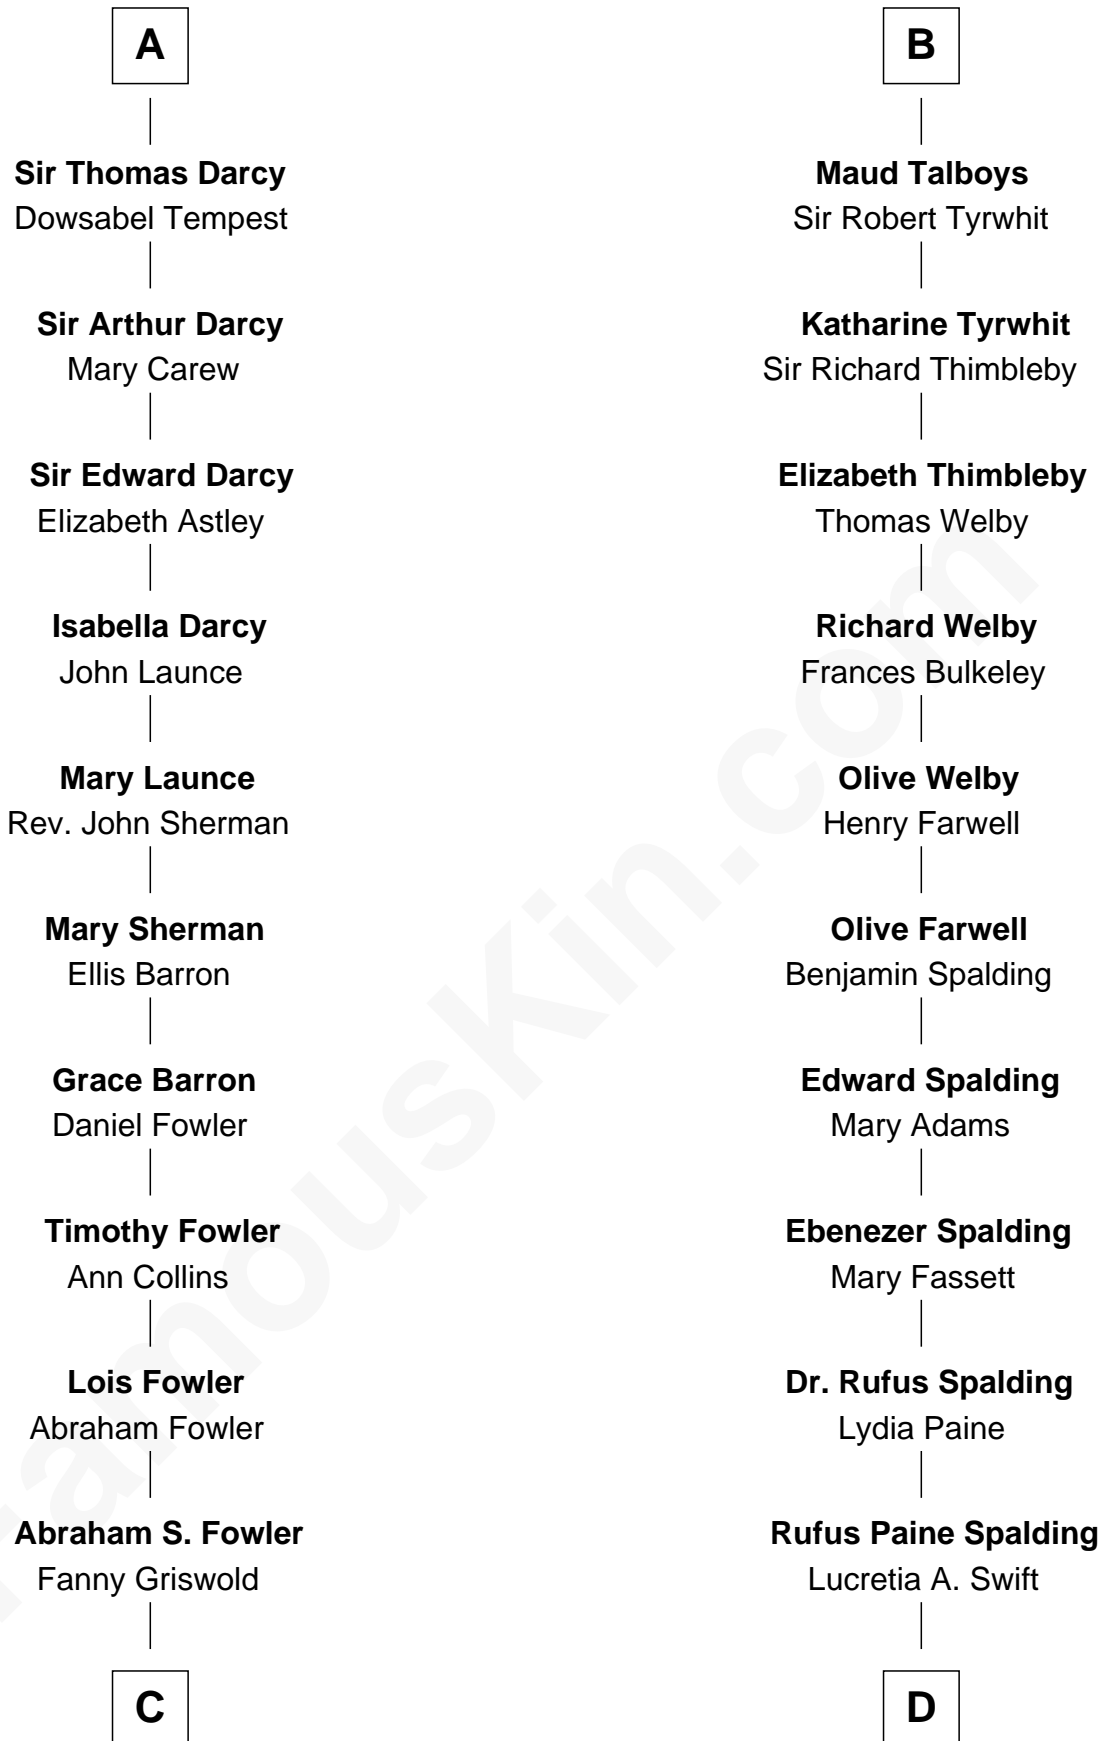

## Relationship Chart of

### Bill Weld

*68th Governor of Massachusetts*

**18th cousin 3 times removed of**

### William Rufus Day

*36th U.S. Secretary of State*

**John de Vaux**

-----

**C**

**Fanny Griswold Fowler**  
George Medad Bartholomew

**Fanny Elizabeth Bartholomew**  
Dr. Francis Minot Weld

**Francis Minot Weld**  
Margaret Low White

**David Weld**  
Mary Blake Nichols

**Bill Weld**  
*68th Governor of Massachusetts*

**D**

**Emily Swift Spalding**  
Luther Day

**William Rufus Day**  
*36th U.S. Secretary of State*

FamousKin.com