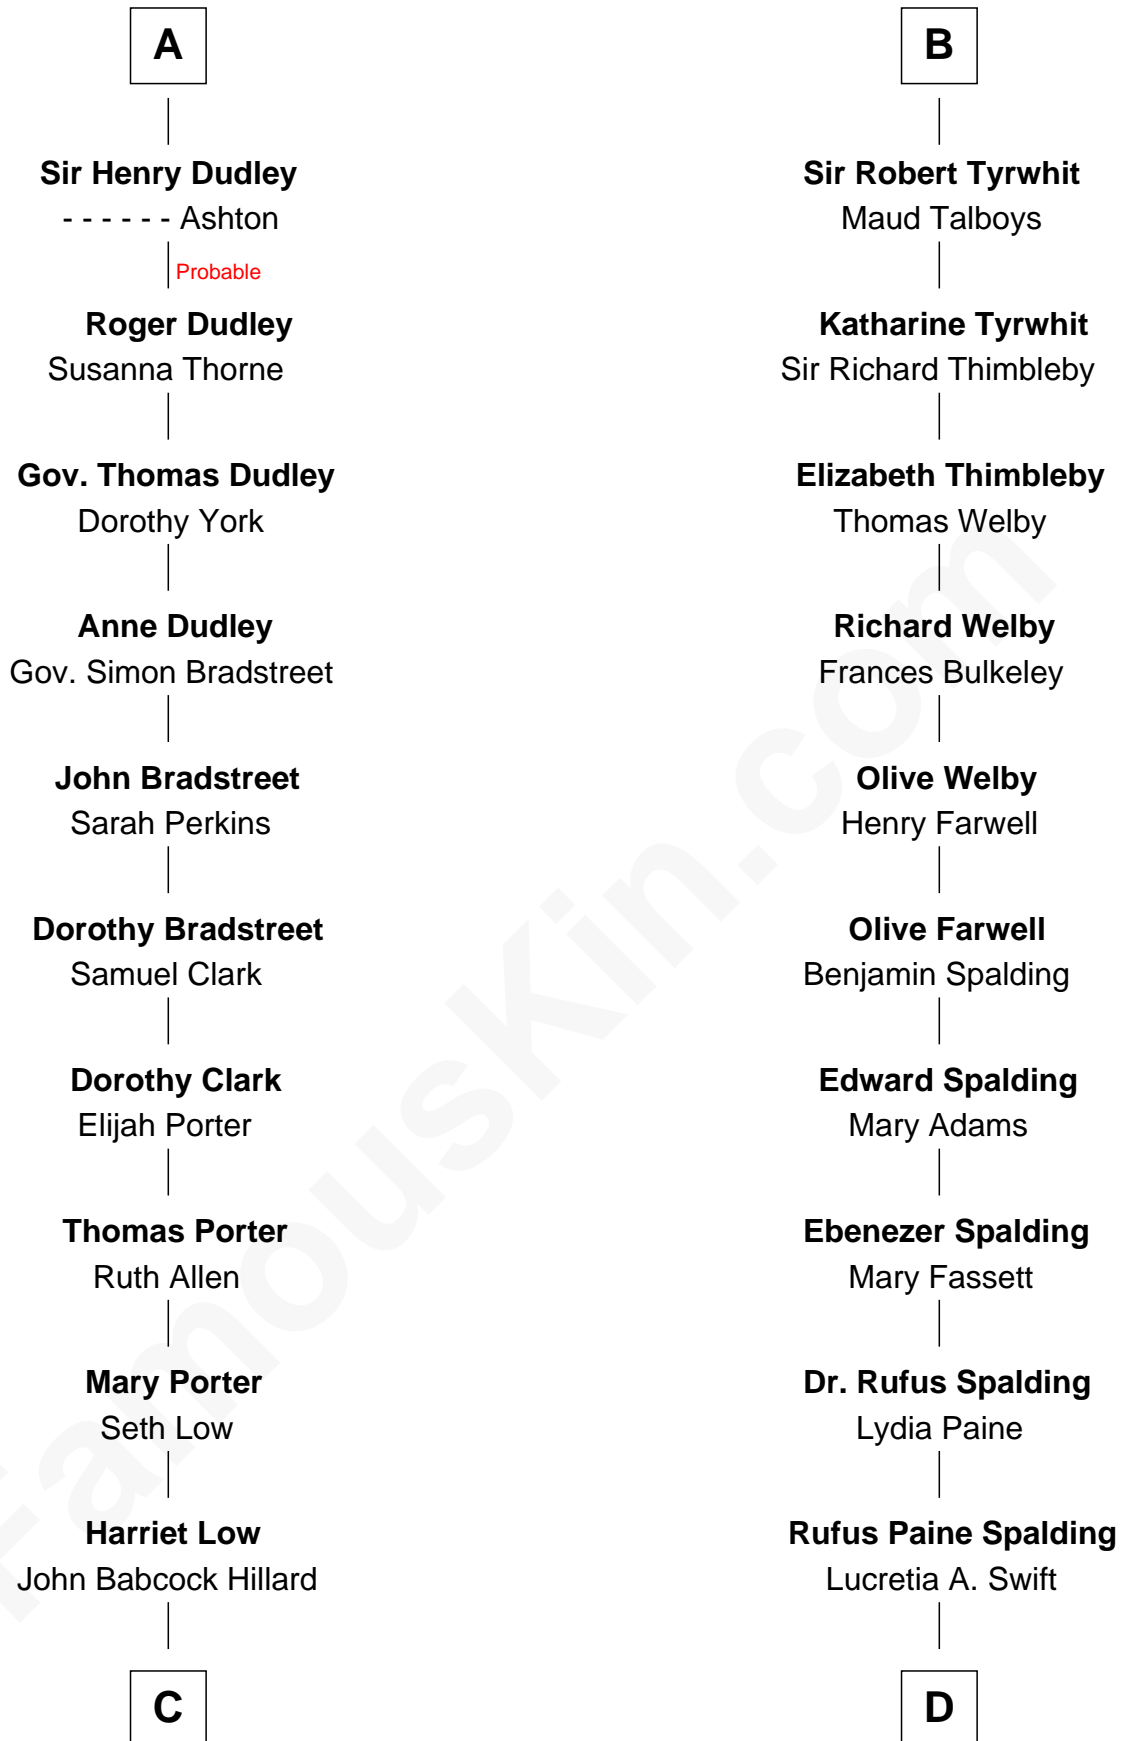

FamousKin.com

Relationship Chart of

Bill Weld

68th Governor of Massachusetts

18th cousin 2 times removed of

William Rufus Day

36th U.S. Secretary of State

C

Harriet Hillard
William Augustus White

Margaret Low White
Francis Minot Weld

David Weld
Mary Blake Nichols

Bill Weld
68th Governor of Massachusetts

D

Emily Swift Spalding
Luther Day

William Rufus Day
36th U.S. Secretary of State