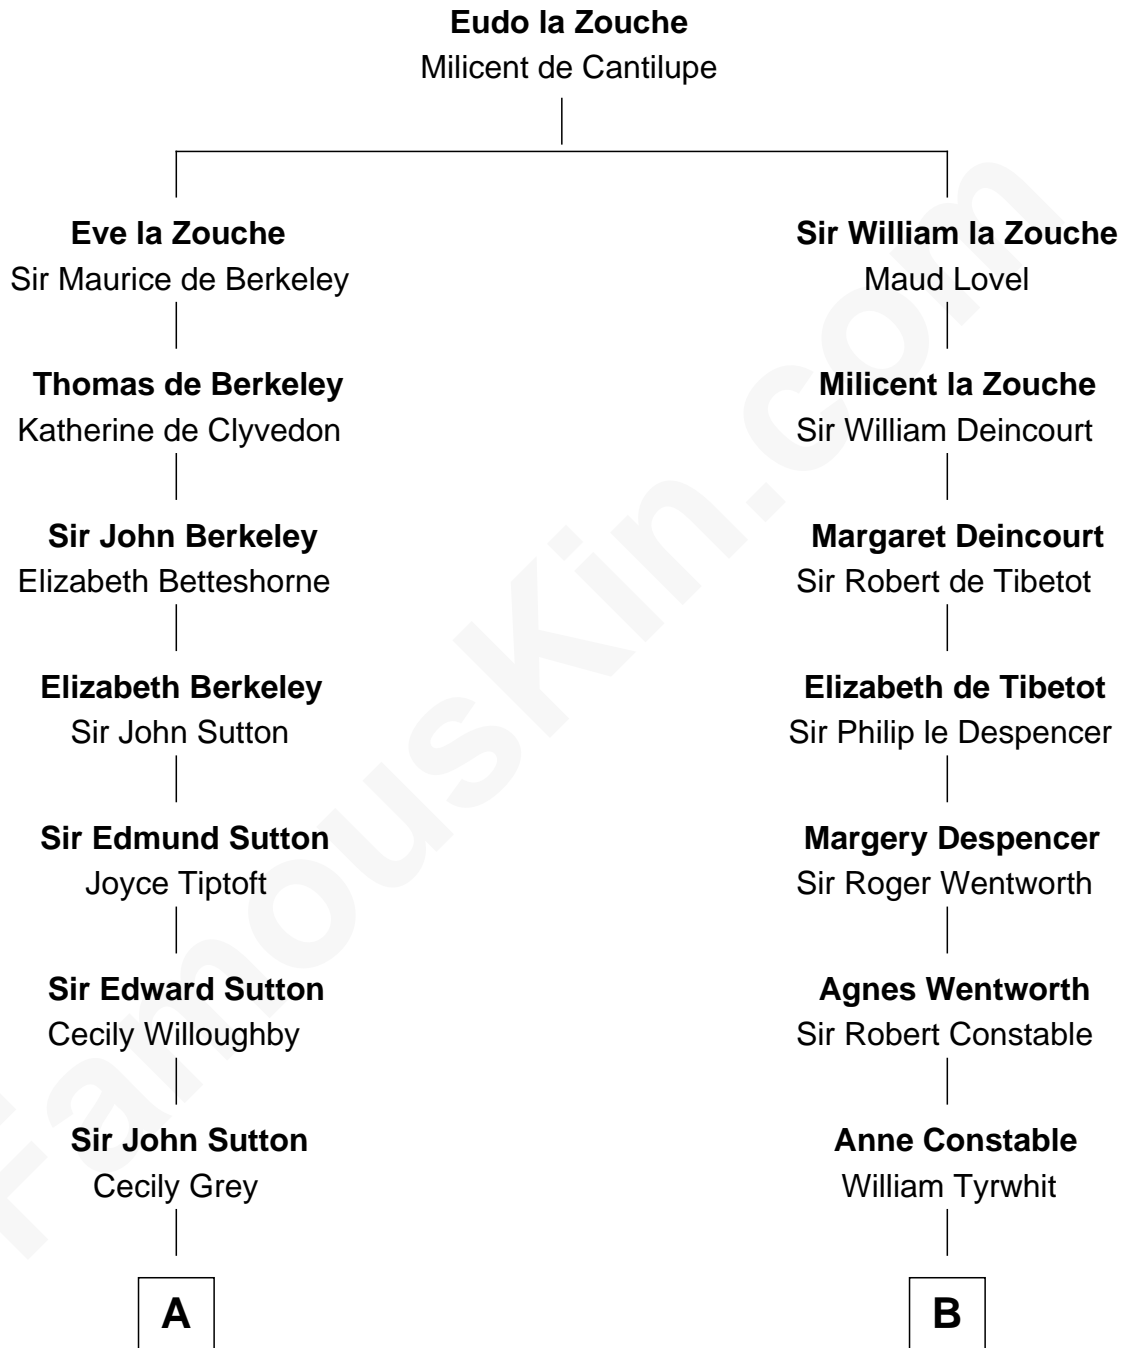

FamousKin.com

Relationship Chart of

Bill Weld

68th Governor of Massachusetts

18th cousin 2 times removed of

William Rufus Day

36th U.S. Secretary of State

C

Harriet Hillard
William Augustus White

Margaret Low White
Francis Minot Weld

David Weld
Mary Blake Nichols

Bill Weld
68th Governor of Massachusetts

D

Emily Swift Spalding
Luther Day

William Rufus Day
36th U.S. Secretary of State