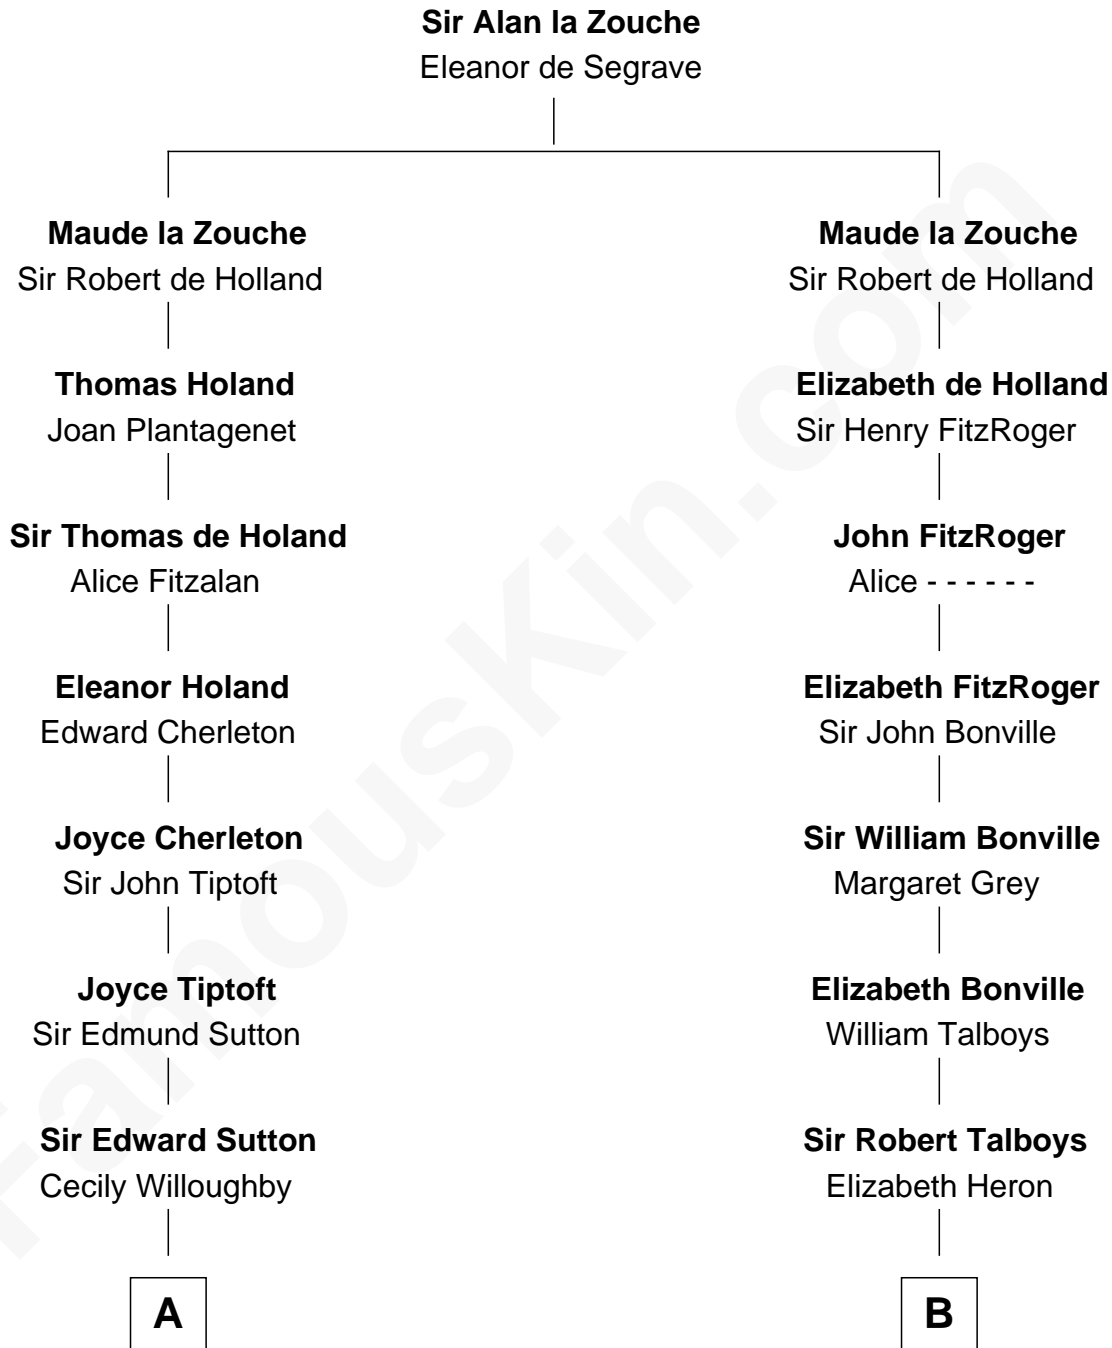

FamousKin.com

Relationship Chart of

Bill Weld

68th Governor of Massachusetts

18th cousin 3 times removed of

William Rufus Day

36th U.S. Secretary of State

C

Harriet Low
John Babcock Hillard

Harriet Hillard
William Augustus White

Margaret Low White
Francis Minot Weld

David Weld
Mary Blake Nichols

Bill Weld
68th Governor of Massachusetts

D

Emily Swift Spalding
Luther Day