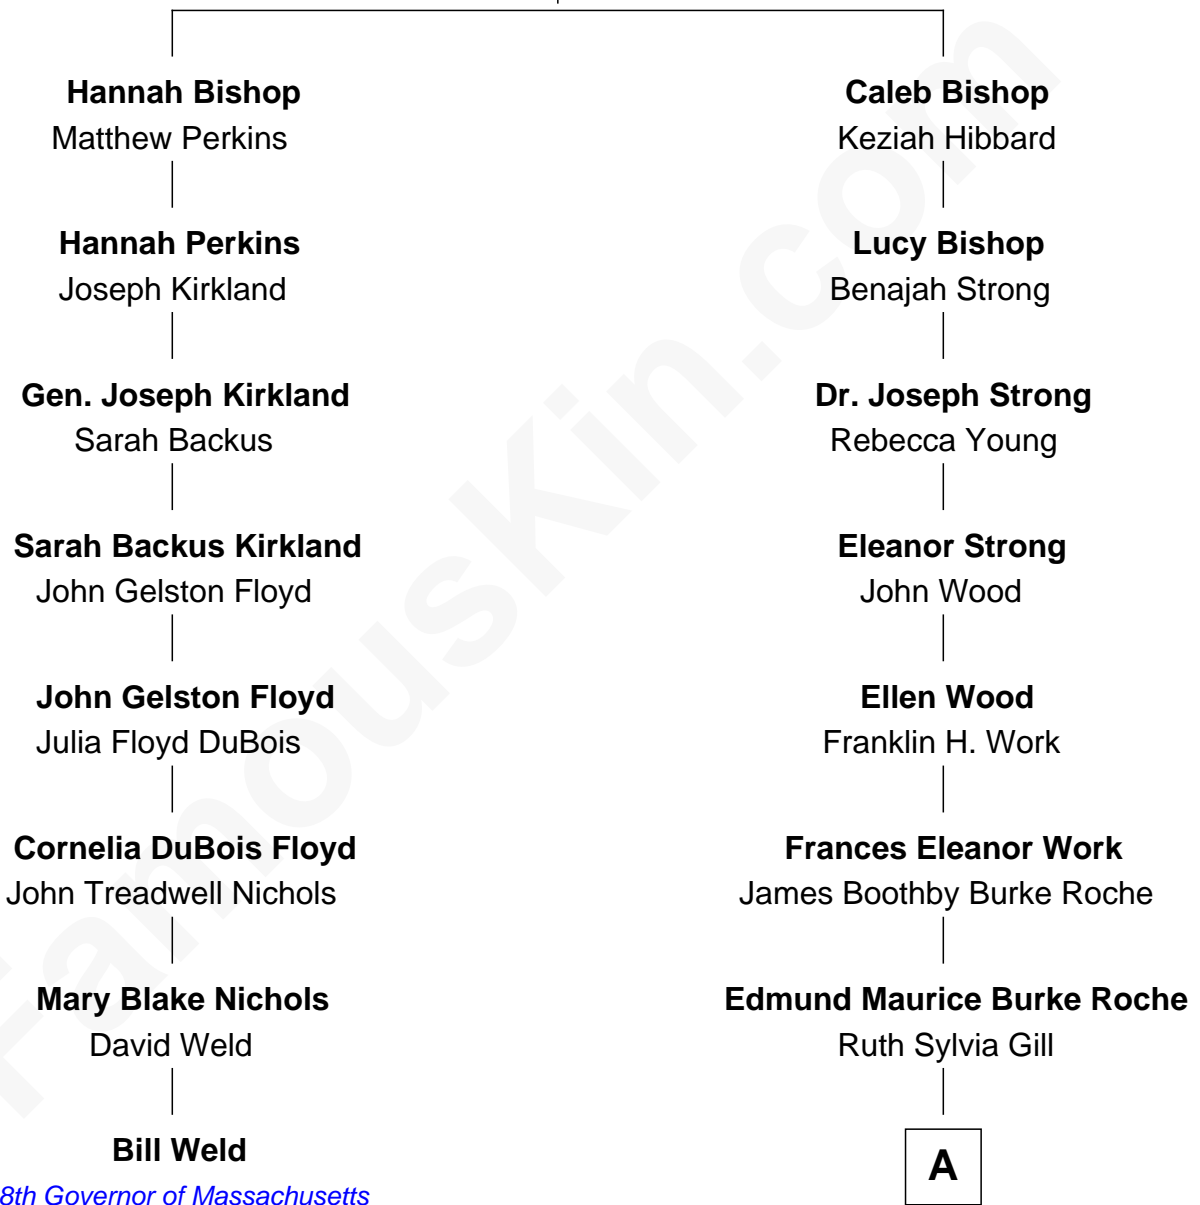

# FamousKin.com Relationship Chart of

**Bill Weld**

*68th Governor of Massachusetts*

7th cousin 2 times removed of

**Prince Harry**

*Duke of Sussex*

**Samuel Bishop**

Sarah Fobes

A

Frances Ruth Burke Roche

Edward John Spencer

Princess Diana Frances Spencer

Charles III, King of the United Kingdom

Prince Harry

*Duke of Sussex*