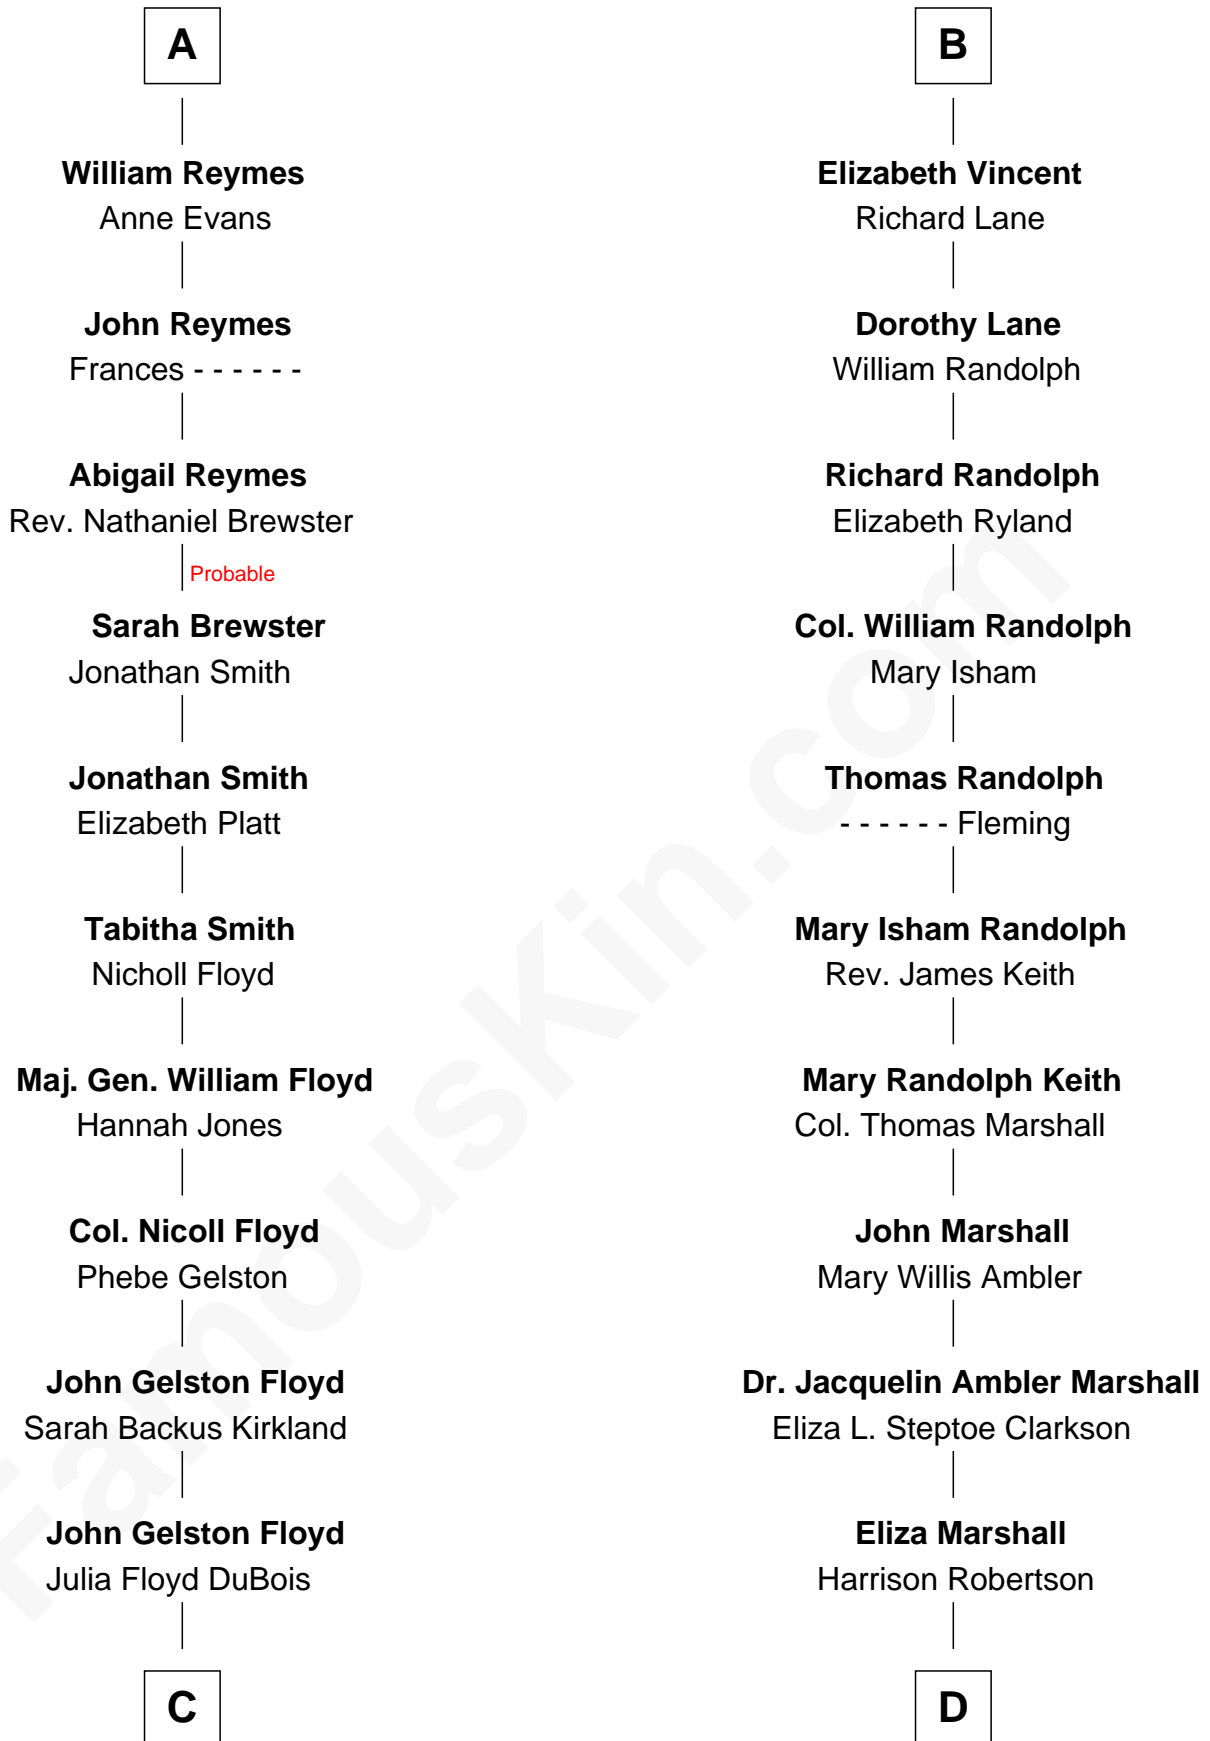

FamousKin.com Relationship Chart of

Bill Weld

68th Governor of Massachusetts

19th cousin 1 time removed of

Mary Chapin Carpenter

Singer and Songwriter

Sir Richard Fitzalan

Elizabeth de Bohun