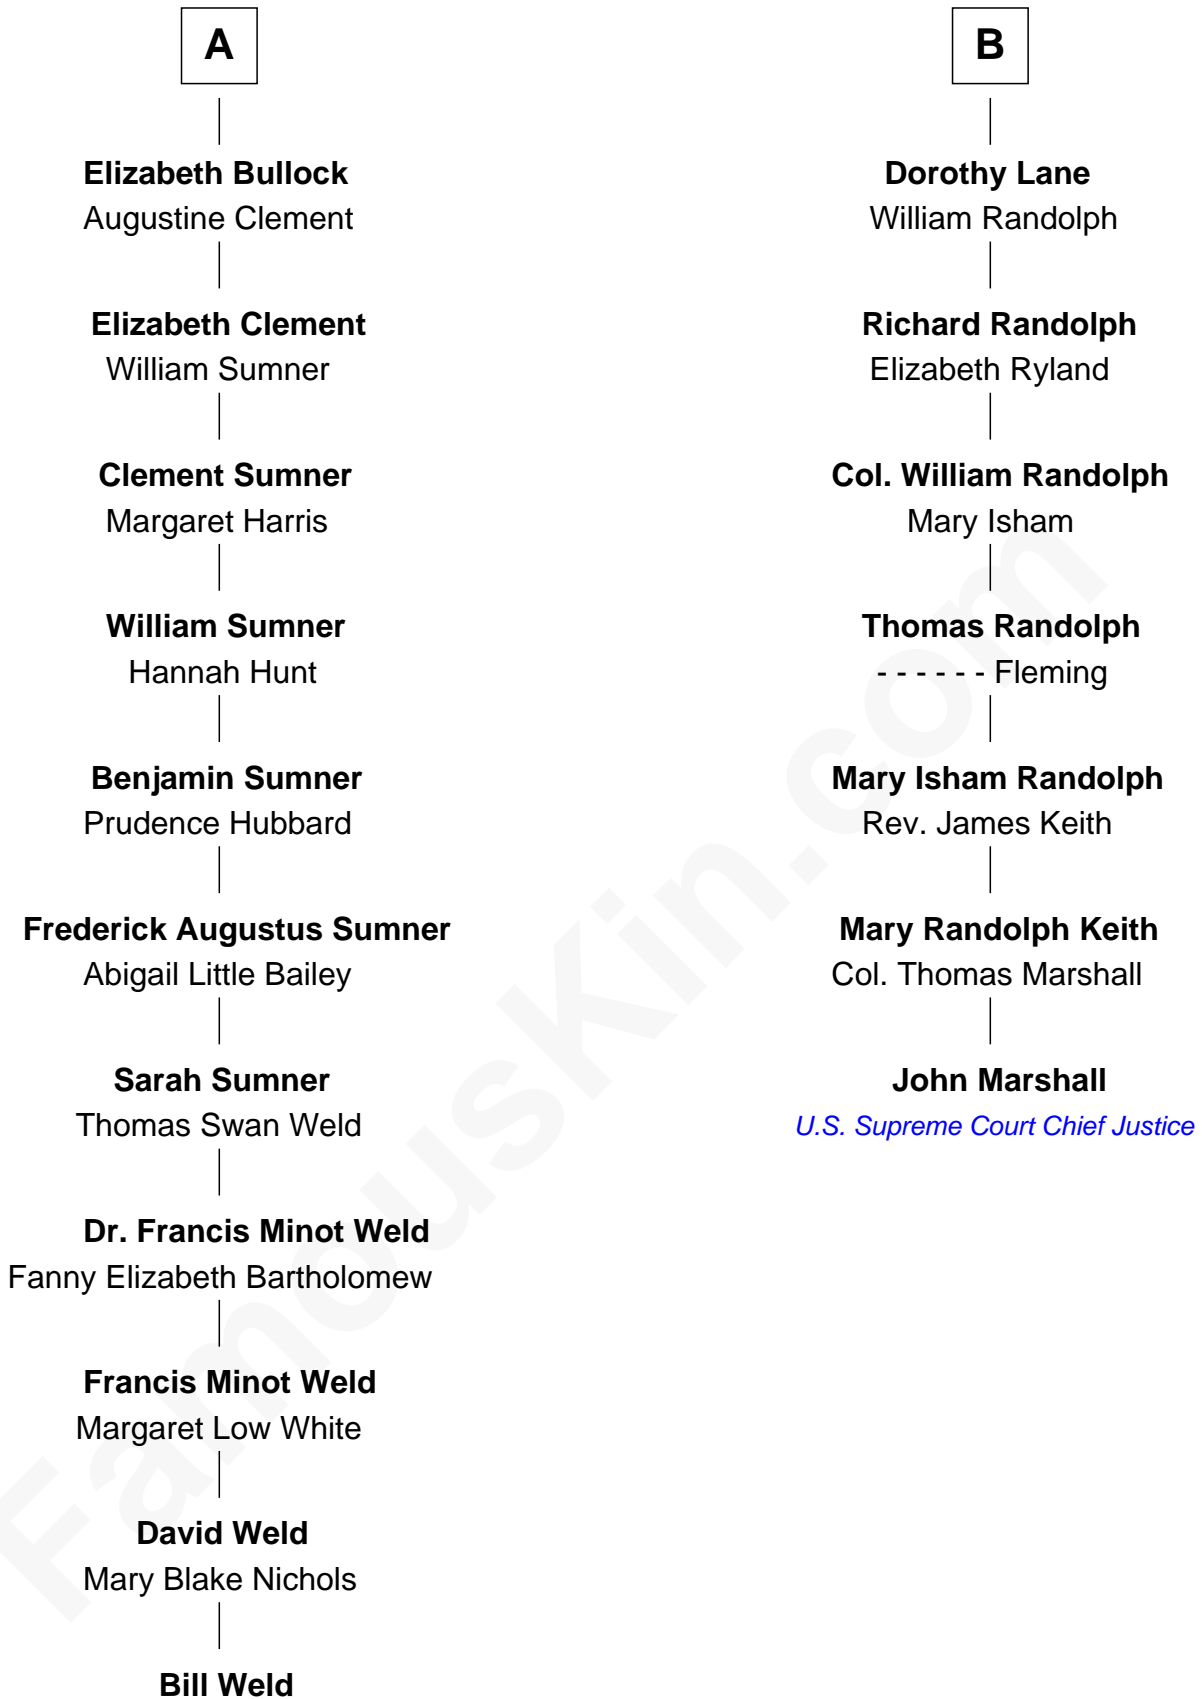

FamousKin.com

Relationship Chart of

Bill Weld

68th Governor of Massachusetts

13th cousin 4 times removed of

John Marshall

4th Chief Justice of the U.S. Supreme Court

68th Governor of Massachusetts

Bill Weld photo by [Marc Nozell](#) ([CC BY-SA 2.0](#))