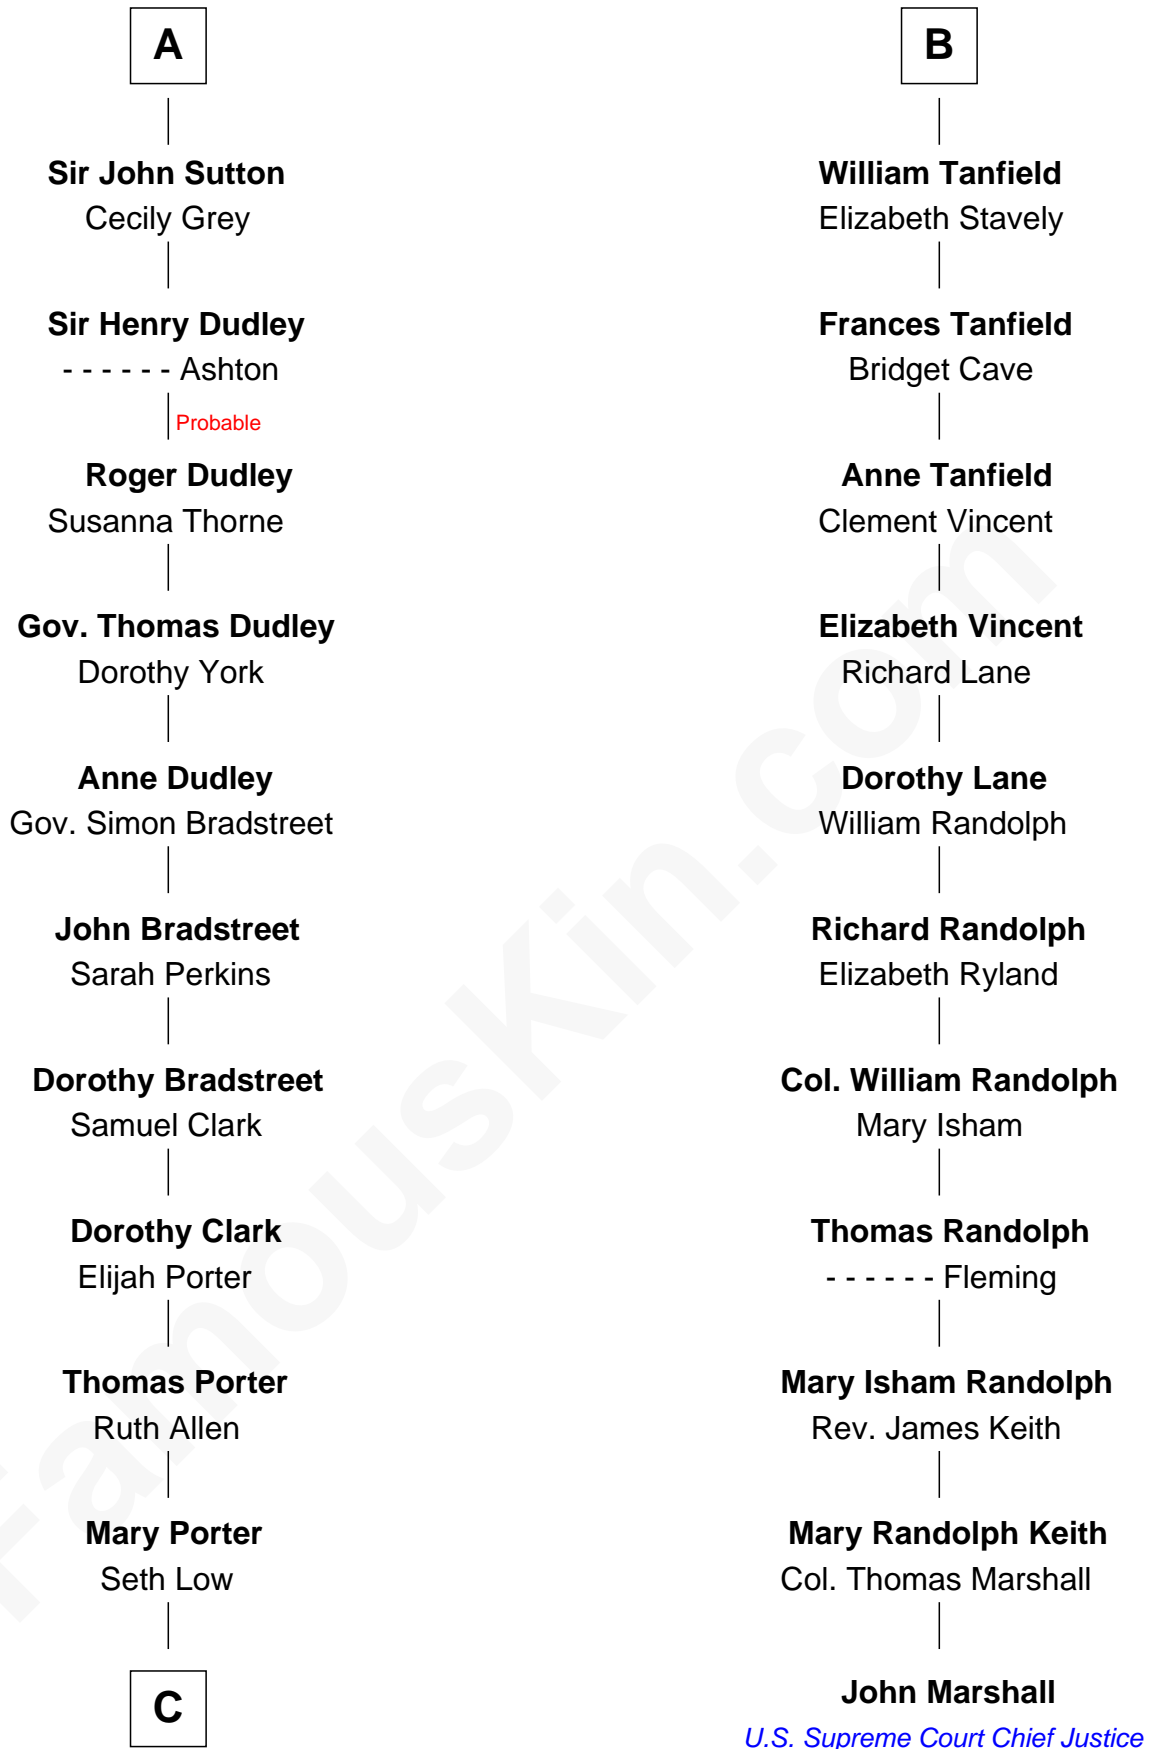

## Relationship Chart of

### Bill Weld

68th Governor of Massachusetts

17th cousin 4 times removed of

### John Marshall

4th Chief Justice of the U.S. Supreme Court

**C**

—  
**Harriet Low**  
John Babcock Hillard

—  
**Harriet Hillard**  
William Augustus White

—  
**Margaret Low White**  
Francis Minot Weld

—  
**David Weld**  
Mary Blake Nichols

—  
**Bill Weld**  
*68th Governor of Massachusetts*