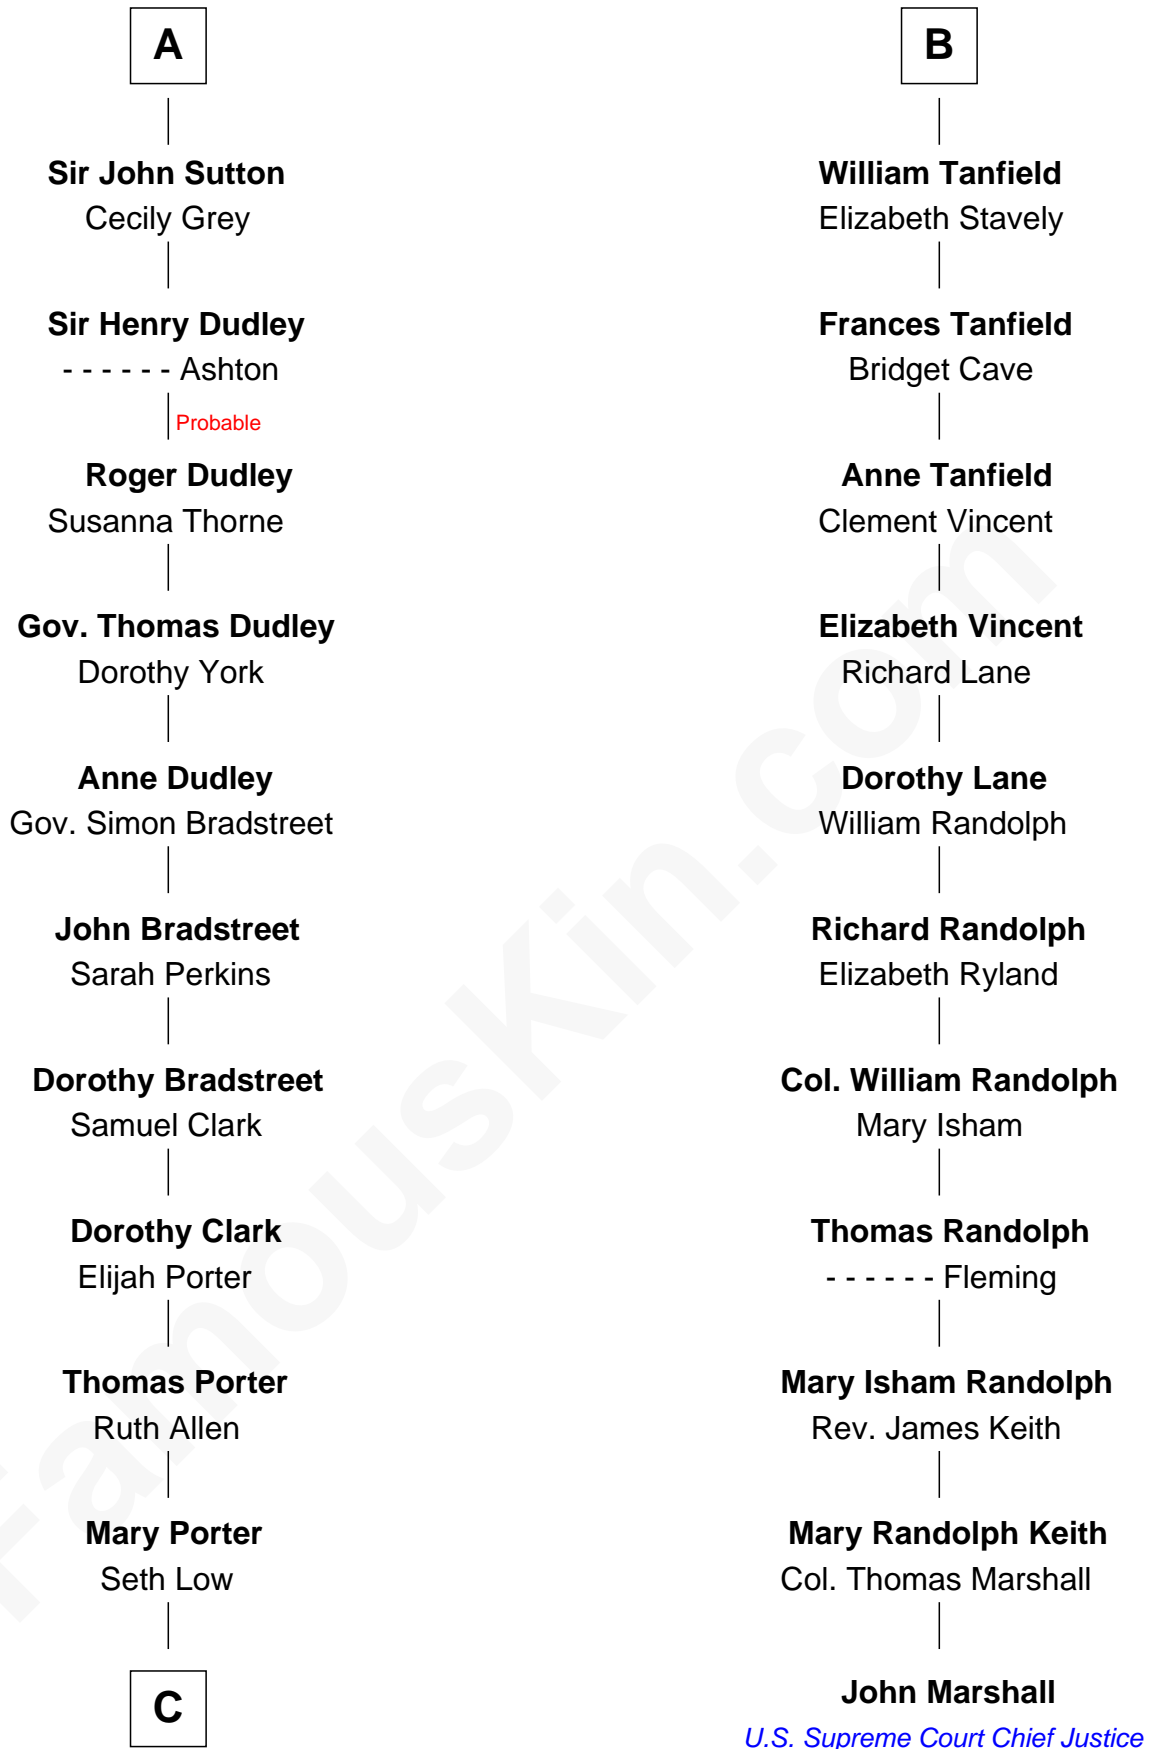

FamousKin.com

Relationship Chart of

Bill Weld

68th Governor of Massachusetts

17th cousin 4 times removed of

John Marshall

4th Chief Justice of the U.S. Supreme Court

Sir Patrick de Chaworth

Isabella de Beauchamp

C

—
Harriet Low
John Babcock Hillard

—
Harriet Hillard
William Augustus White

—
Margaret Low White
Francis Minot Weld

—
David Weld
Mary Blake Nichols

—
Bill Weld
68th Governor of Massachusetts