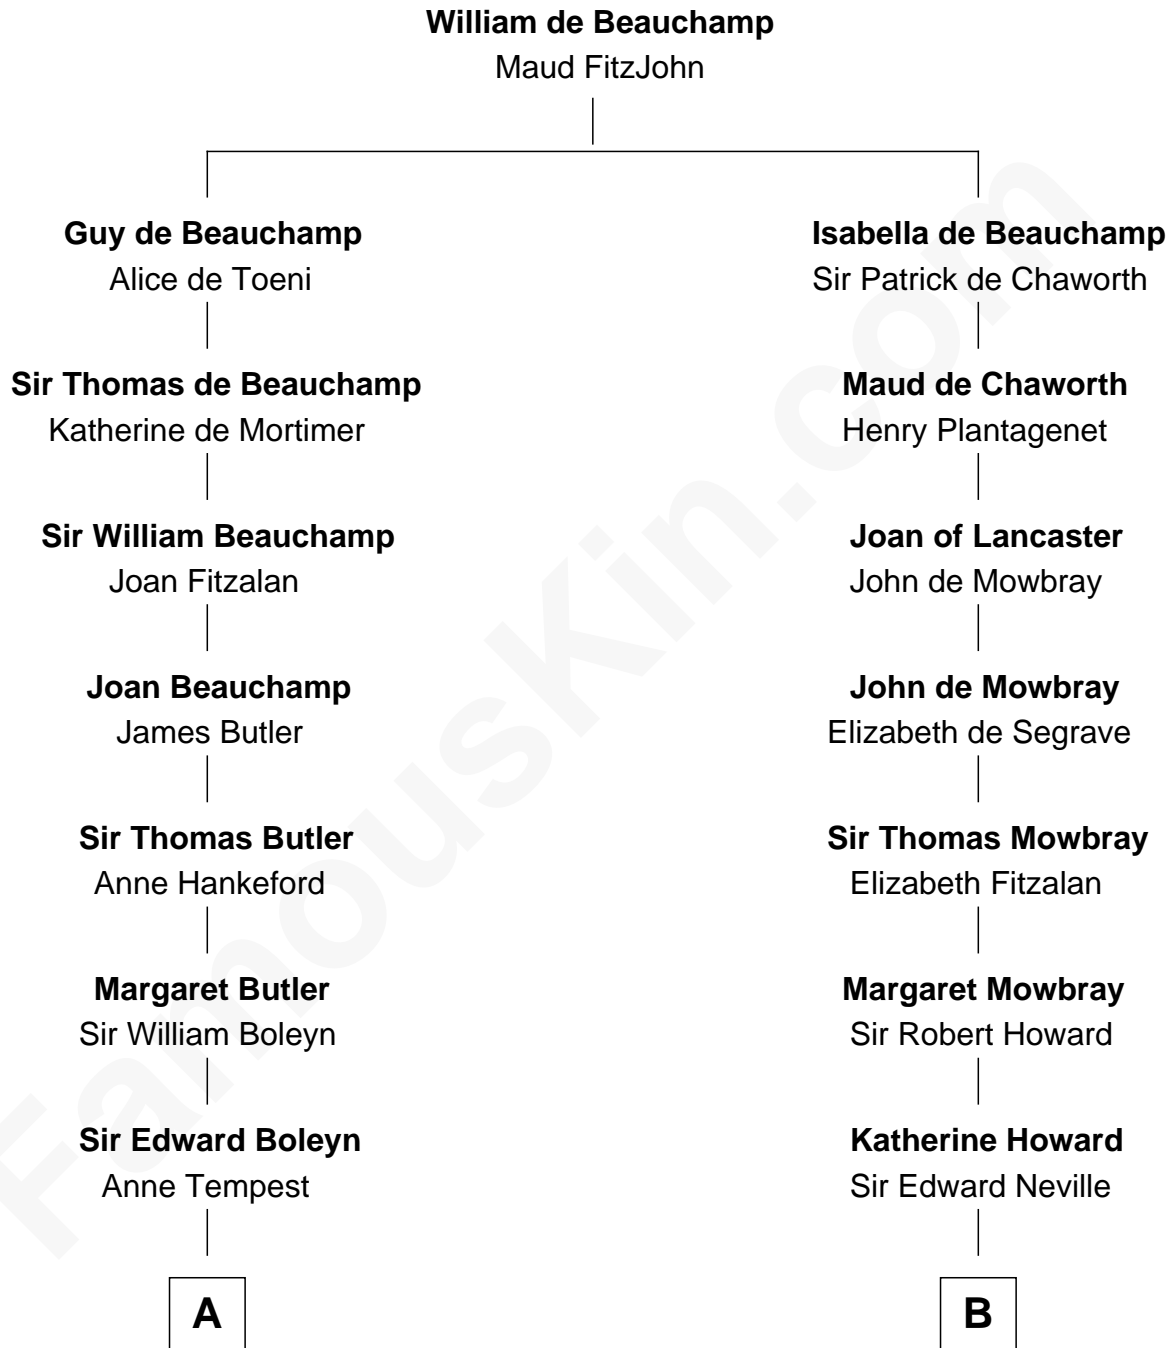

FamousKin.com

Relationship Chart of

Bill Weld

68th Governor of Massachusetts

18th cousin 3 times removed of

John Marshall

4th Chief Justice of the U.S. Supreme Court

C

John Gelston Floyd
Sarah Backus Kirkland

John Gelston Floyd
Julia Floyd DuBois

Cornelia DuBois Floyd
John Treadwell Nichols

Mary Blake Nichols
David Weld

Bill Weld
68th Governor of Massachusetts

D

Mary Randolph Keith
Col. Thomas Marshall