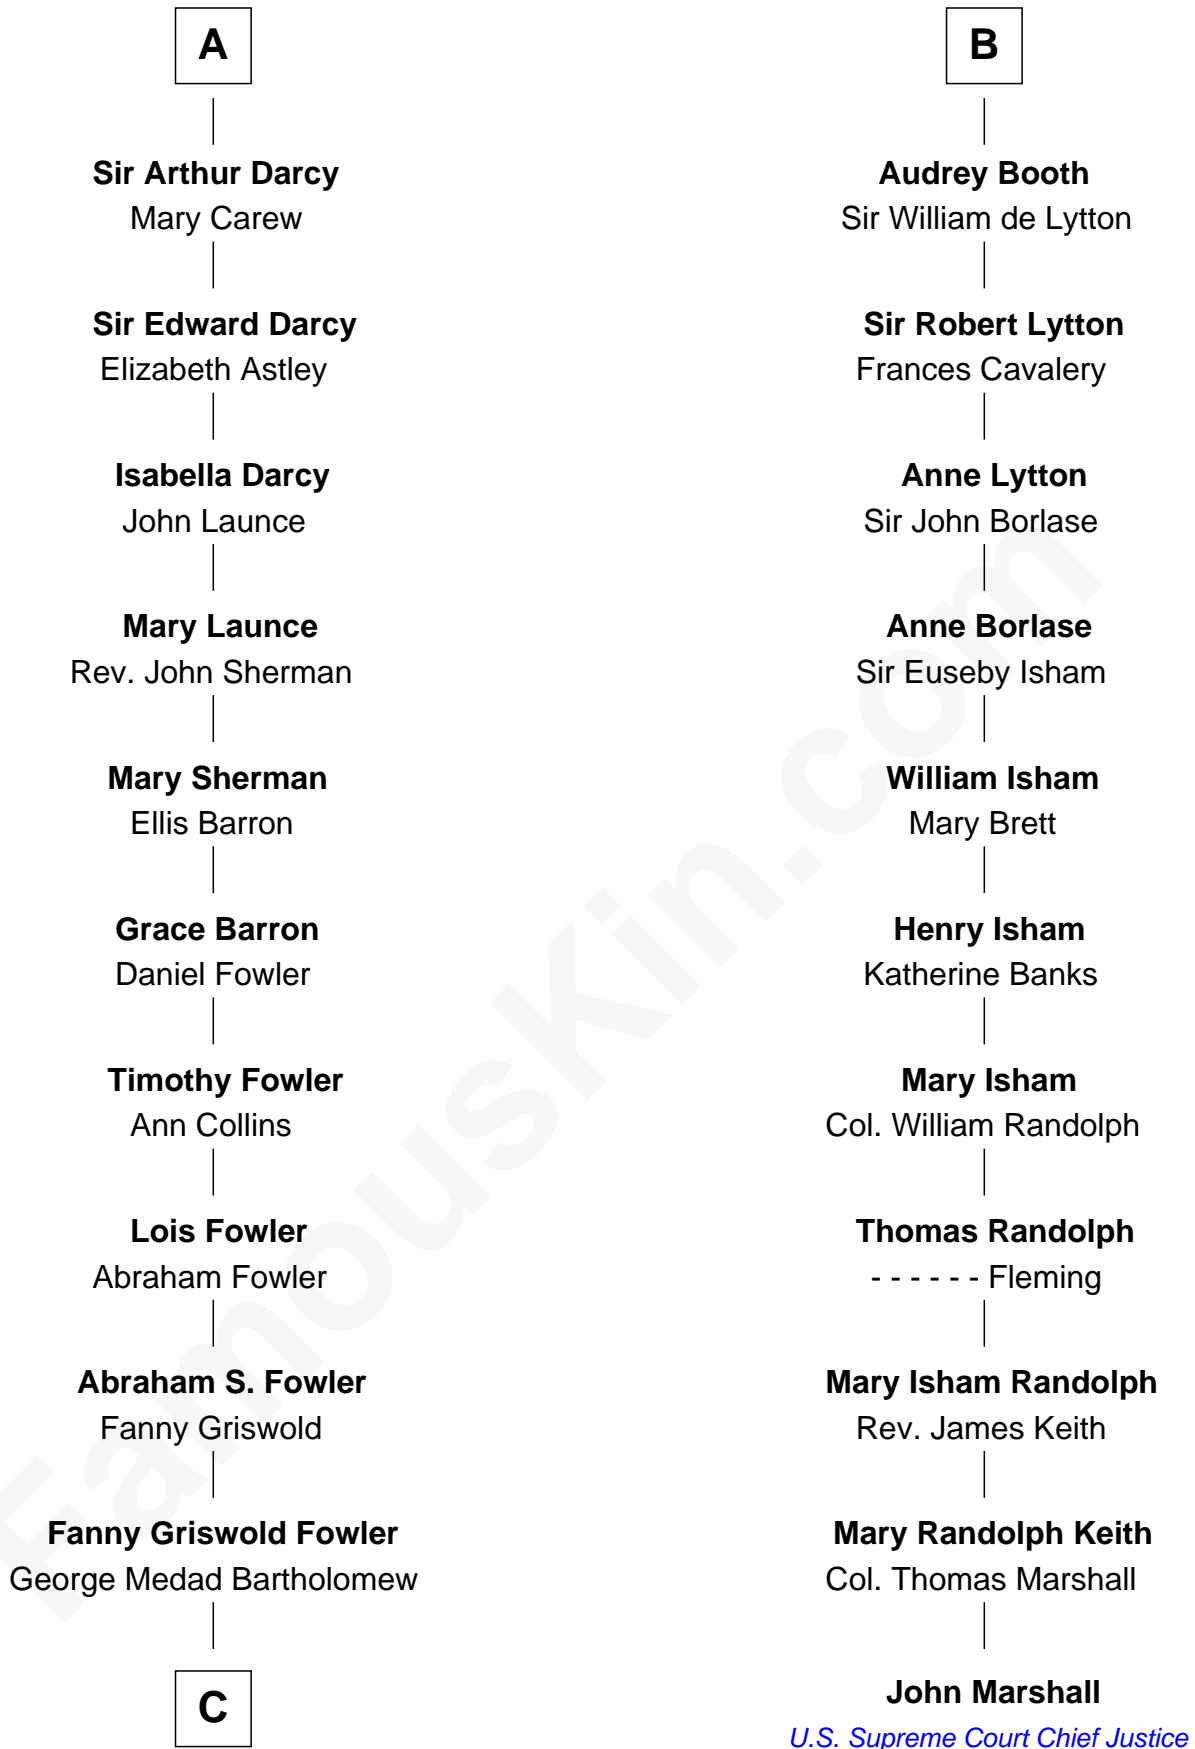

FamousKin.com

Relationship Chart of

Bill Weld

68th Governor of Massachusetts

17th cousin 3 times removed of

John Marshall

4th Chief Justice of the U.S. Supreme Court

C

Fanny Elizabeth Bartholomew

Dr. Francis Minot Weld

Francis Minot Weld

Margaret Low White

David Weld

Mary Blake Nichols

Bill Weld

68th Governor of Massachusetts