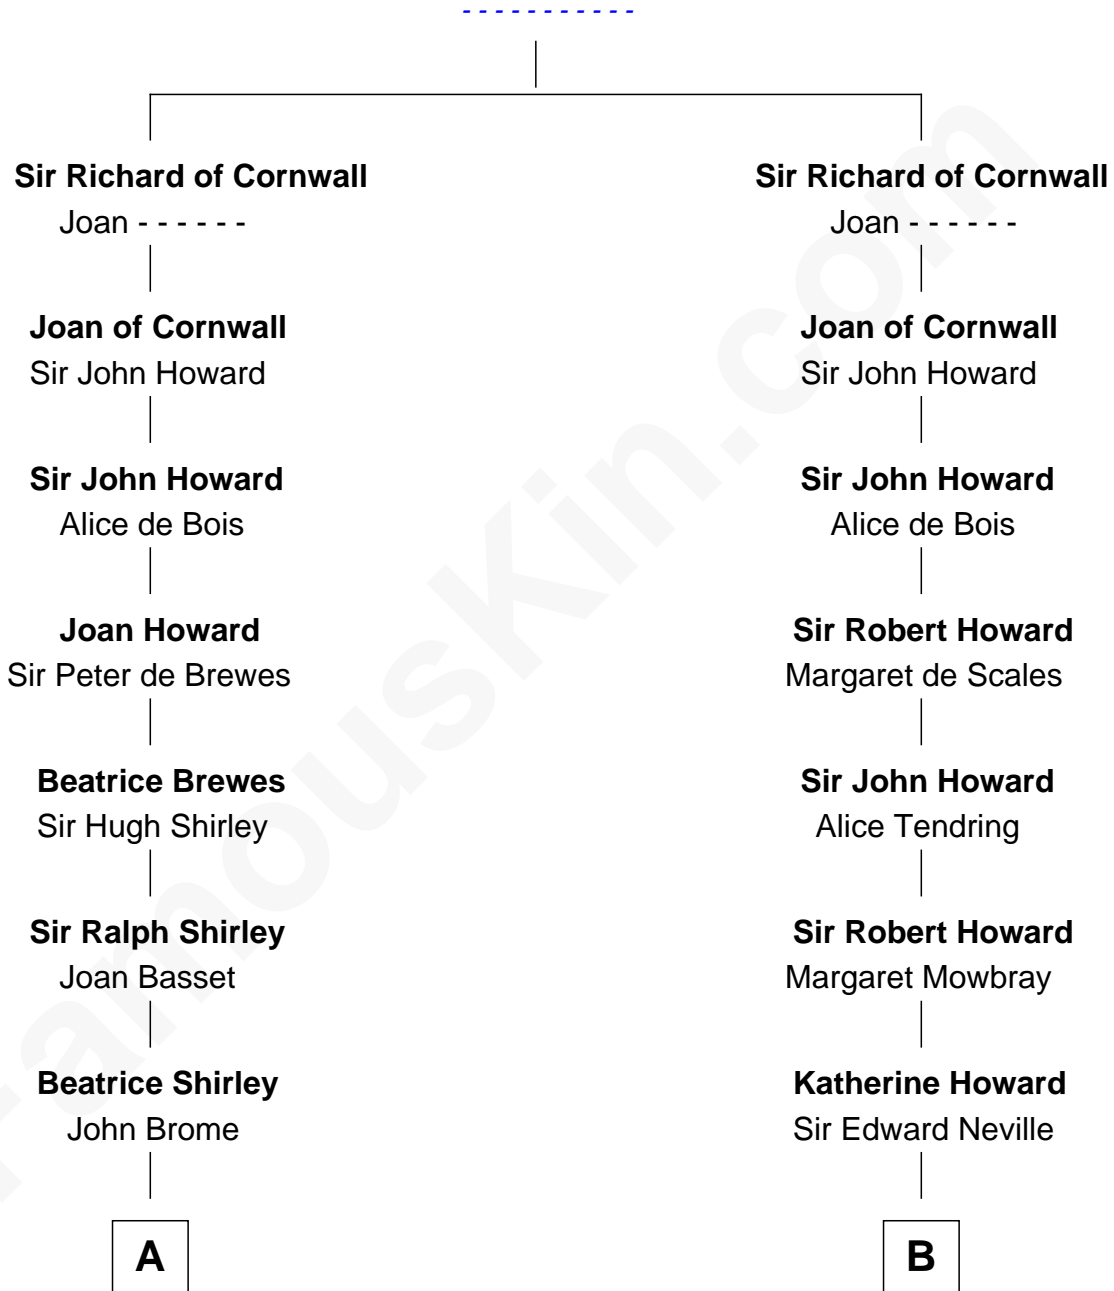

FamousKin.com

Relationship Chart of

Bill Weld

68th Governor of Massachusetts

18th cousin 3 times removed of

John Marshall

4th Chief Justice of the U.S. Supreme Court

Richard Plantagenet

C

Thomas Swan Weld

Sarah Sumner

Dr. Francis Minot Weld

Fanny Elizabeth Bartholomew

Francis Minot Weld

Margaret Low White

David Weld

Mary Blake Nichols

Bill Weld

68th Governor of Massachusetts

D

Mary Randolph Keith

Col. Thomas Marshall

John Marshall

U.S. Supreme Court Chief Justice