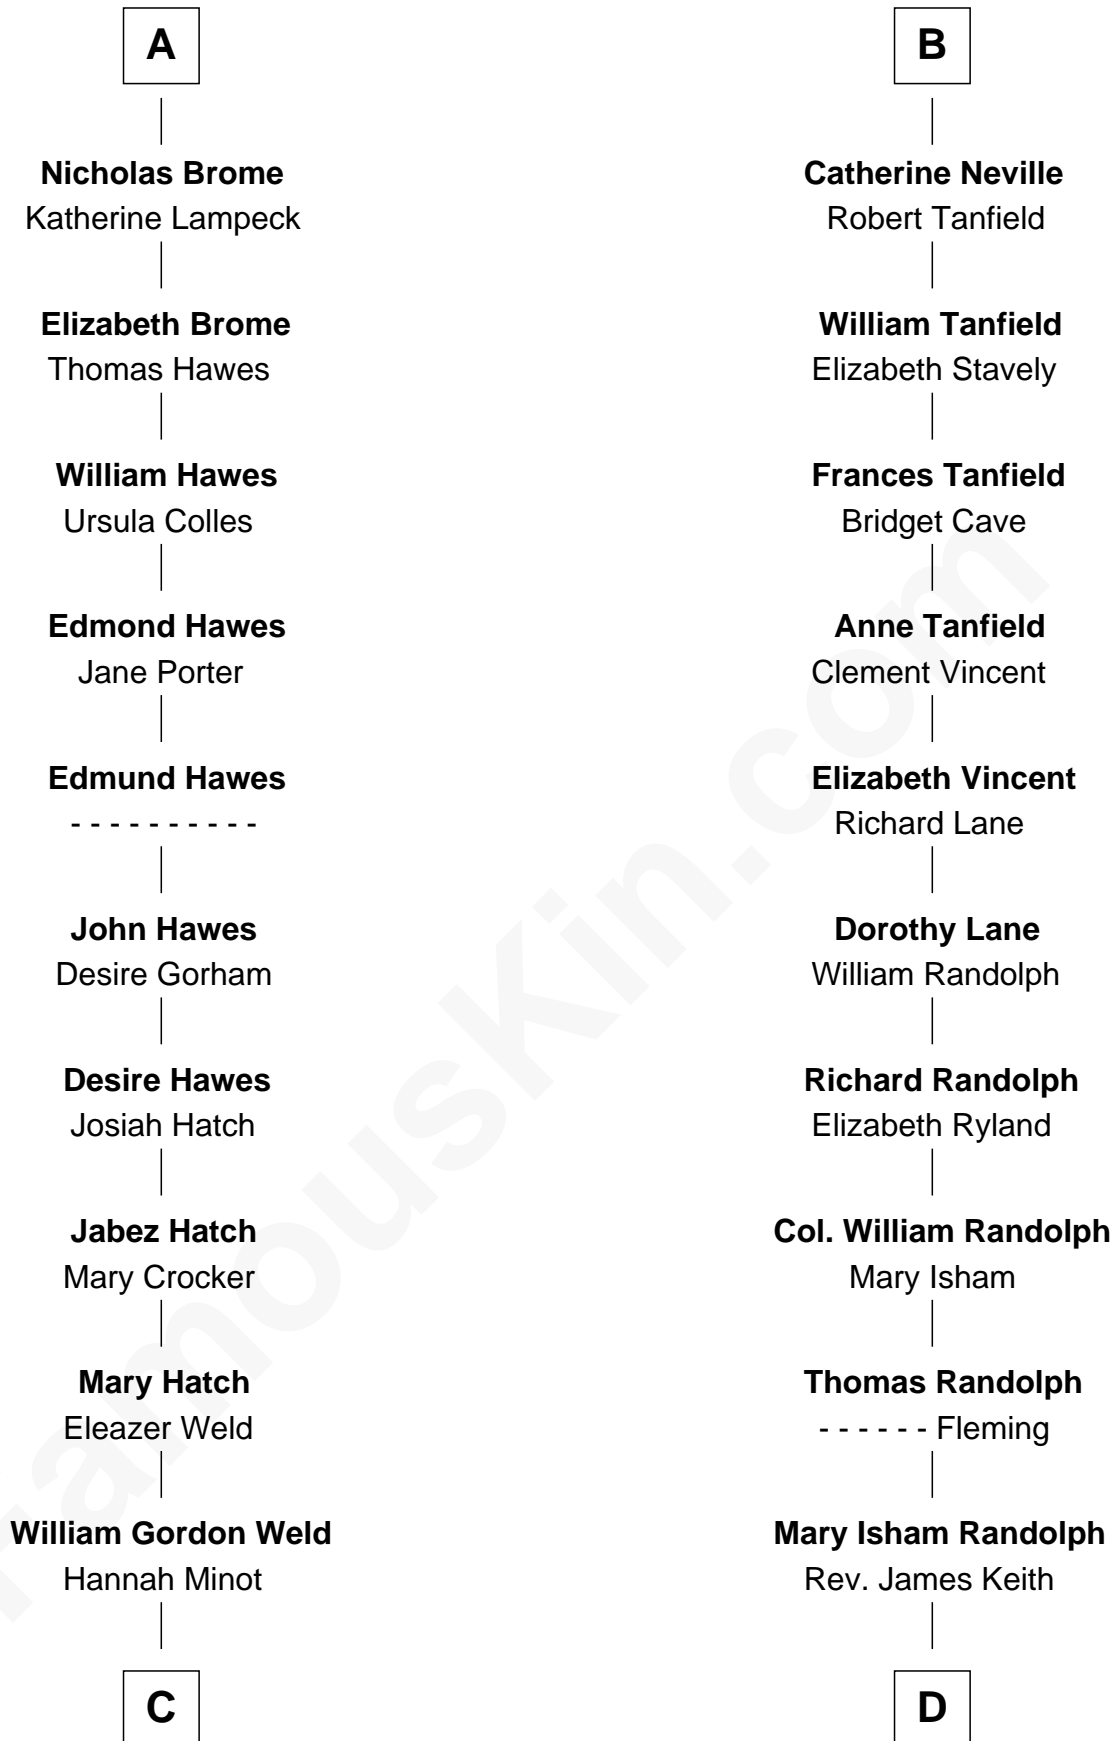

FamousKin.com

Relationship Chart of

Bill Weld

68th Governor of Massachusetts

18th cousin 3 times removed of

John Marshall

4th Chief Justice of the U.S. Supreme Court

Richard Plantagenet

C

Thomas Swan Weld

Sarah Sumner

Dr. Francis Minot Weld

Fanny Elizabeth Bartholomew

Francis Minot Weld

Margaret Low White

David Weld

Mary Blake Nichols

Bill Weld

68th Governor of Massachusetts

D

Mary Randolph Keith

Col. Thomas Marshall

John Marshall

U.S. Supreme Court Chief Justice