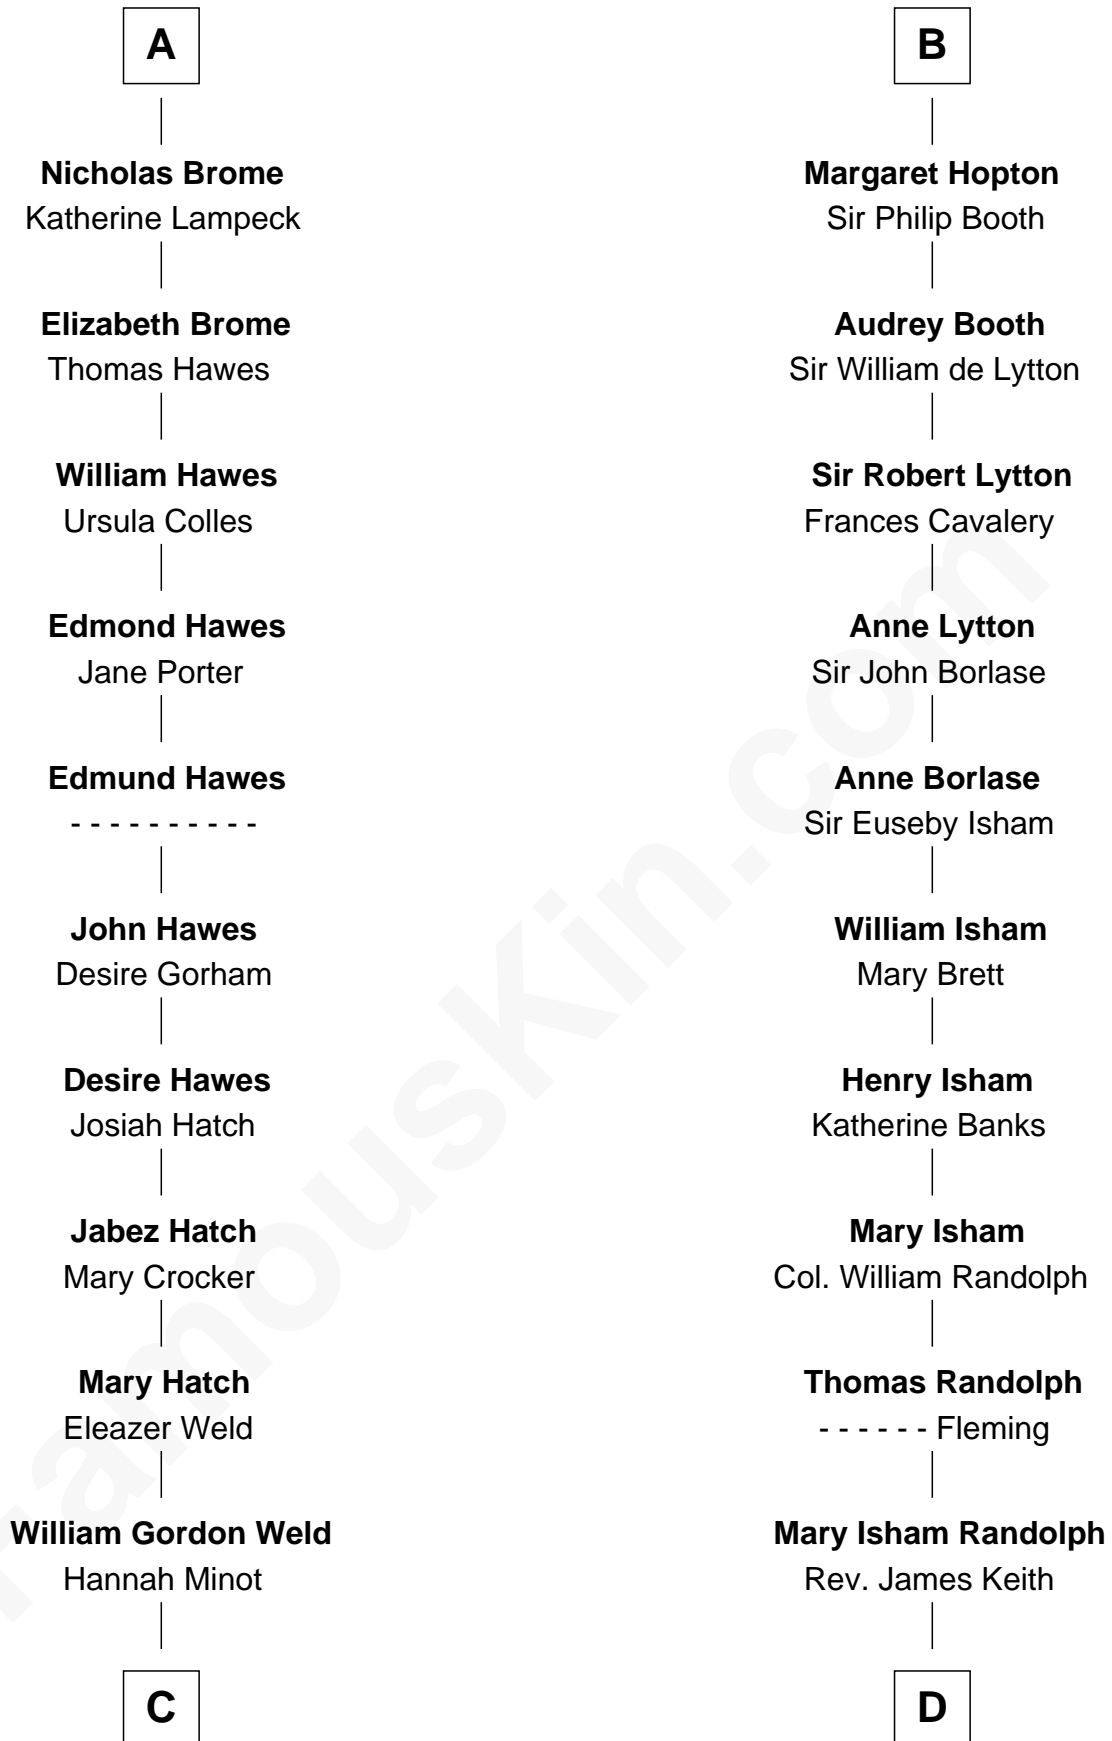

# FamousKin.com Relationship Chart of

**Bill Weld**

*68th Governor of Massachusetts*

**18th cousin 3 times removed of**

**John Marshall**

*4th Chief Justice of the U.S. Supreme Court*

**Sir William de Ros**

**Sir William de Ros**

Eustache Fitz Ralph

**Ivetta de Ros**

Sir Geoffrey le Scrope

**Sir Stephen le Scrope**

Isabel - - - - -

**Joan le Scrope**

William Pert

**Margaret Pert**

Thomas Hopton

**Sir John Hopton**

Margaret Saville

**Sir William Hopton**

Margaret Wentworth

**B**

**C**

**Thomas Swan Weld**

Sarah Sumner

**Dr. Francis Minot Weld**

Fanny Elizabeth Bartholomew

**Francis Minot Weld**

Margaret Low White

**David Weld**

Mary Blake Nichols