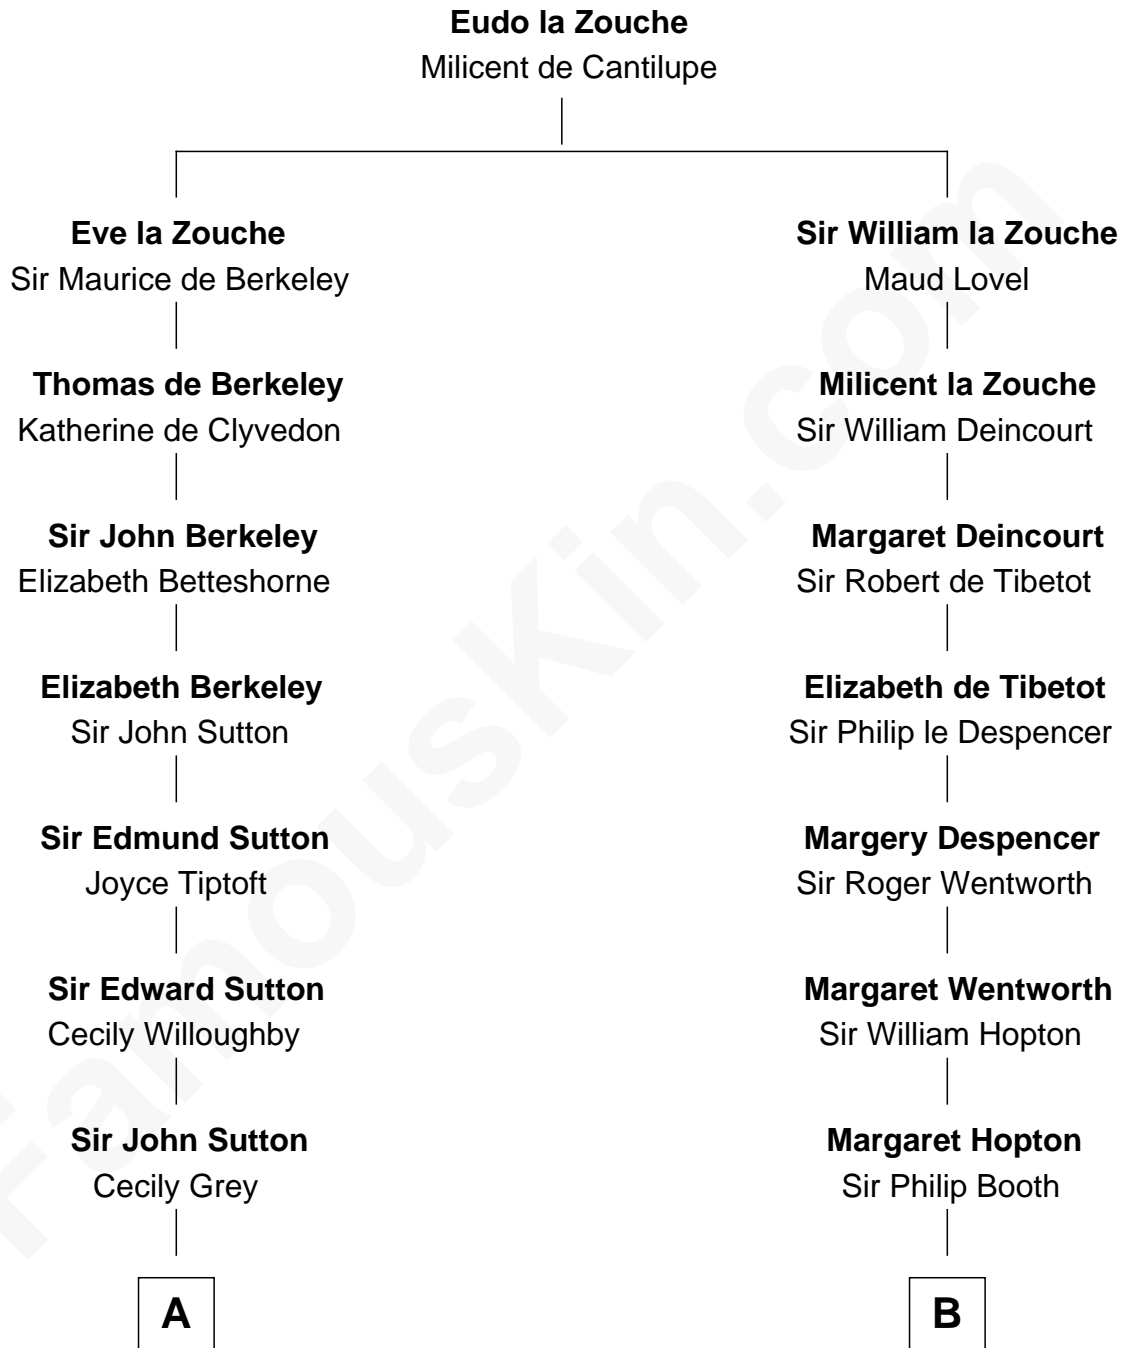

FamousKin.com

Relationship Chart of

Bill Weld

68th Governor of Massachusetts

17th cousin 3 times removed of

John Marshall

4th Chief Justice of the U.S. Supreme Court

C

—
Harriet Hillard
William Augustus White

—
Margaret Low White
Francis Minot Weld

—
David Weld
Mary Blake Nichols

—
Bill Weld
68th Governor of Massachusetts

FamousKin.com