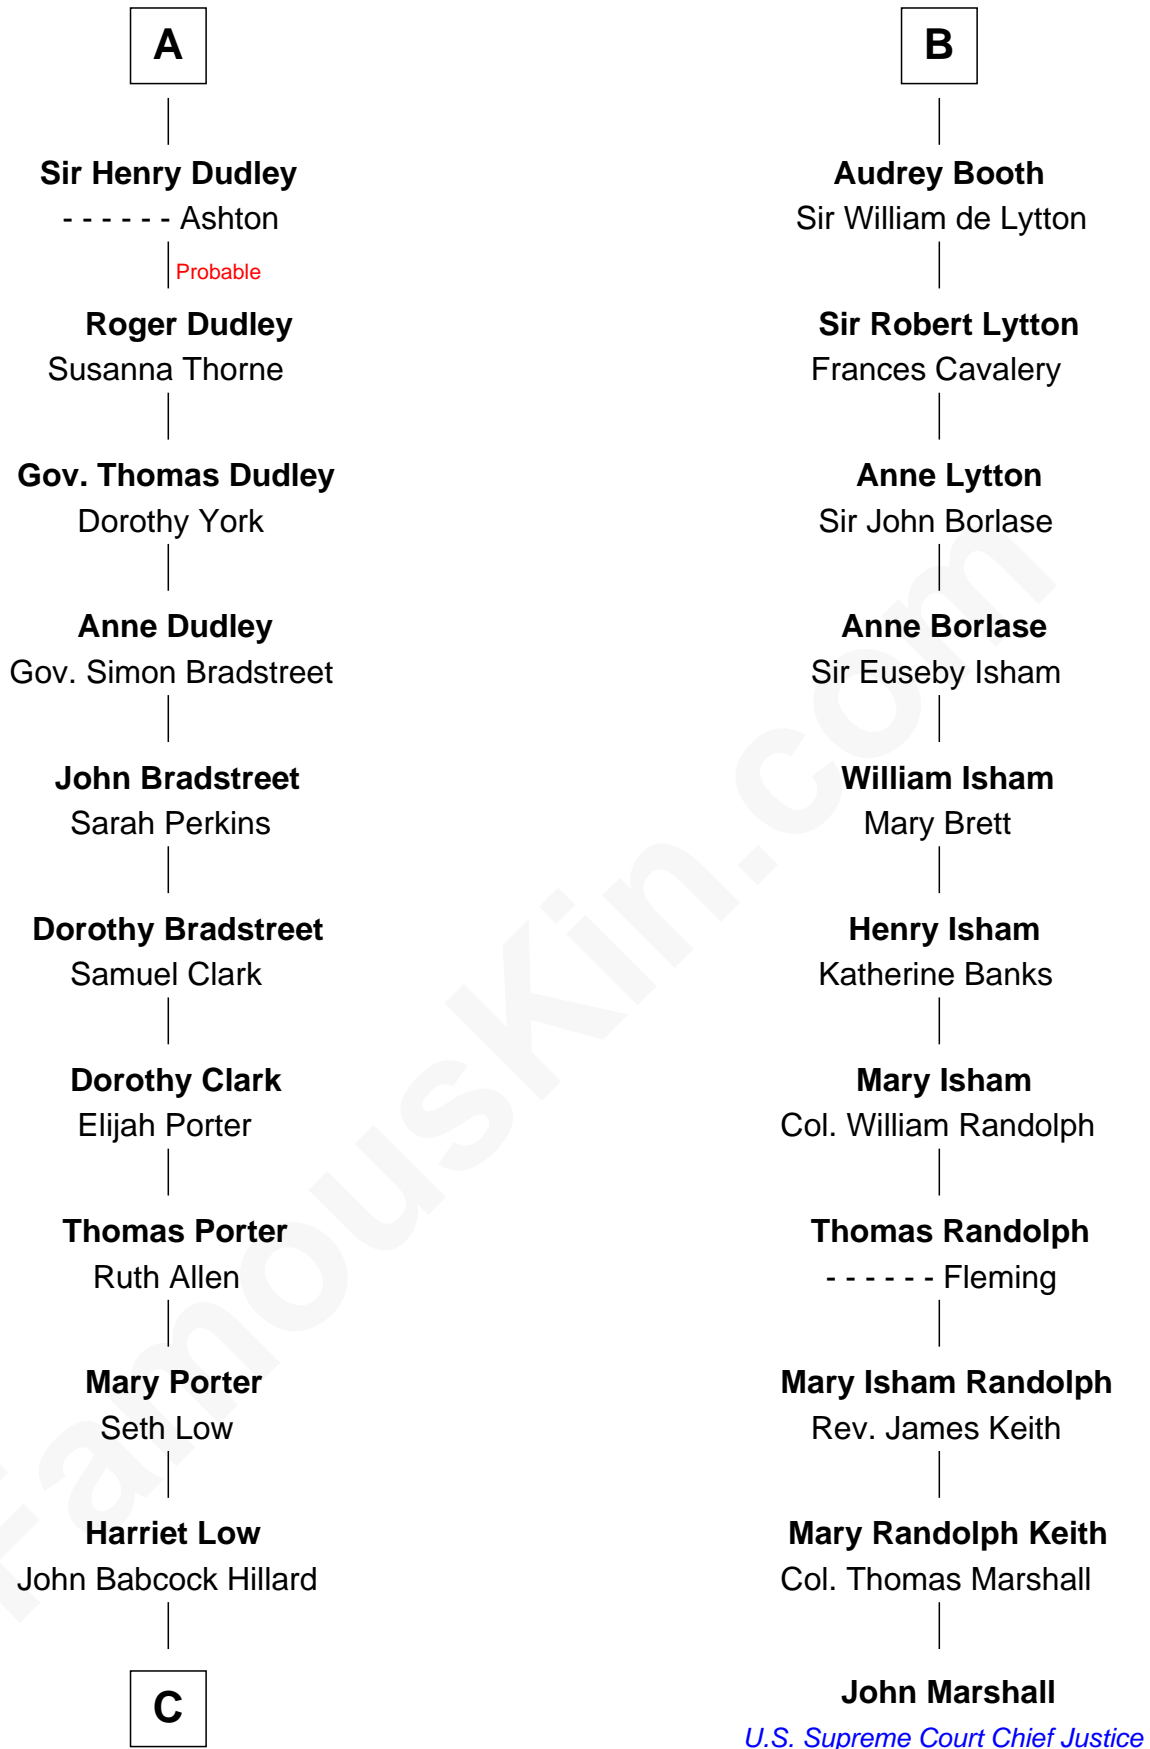

FamousKin.com

Relationship Chart of

Bill Weld

68th Governor of Massachusetts

17th cousin 3 times removed of

John Marshall

4th Chief Justice of the U.S. Supreme Court

C

—
Harriet Hillard
William Augustus White

—
Margaret Low White
Francis Minot Weld

—
David Weld
Mary Blake Nichols

—
Bill Weld
68th Governor of Massachusetts

FamousKin.com