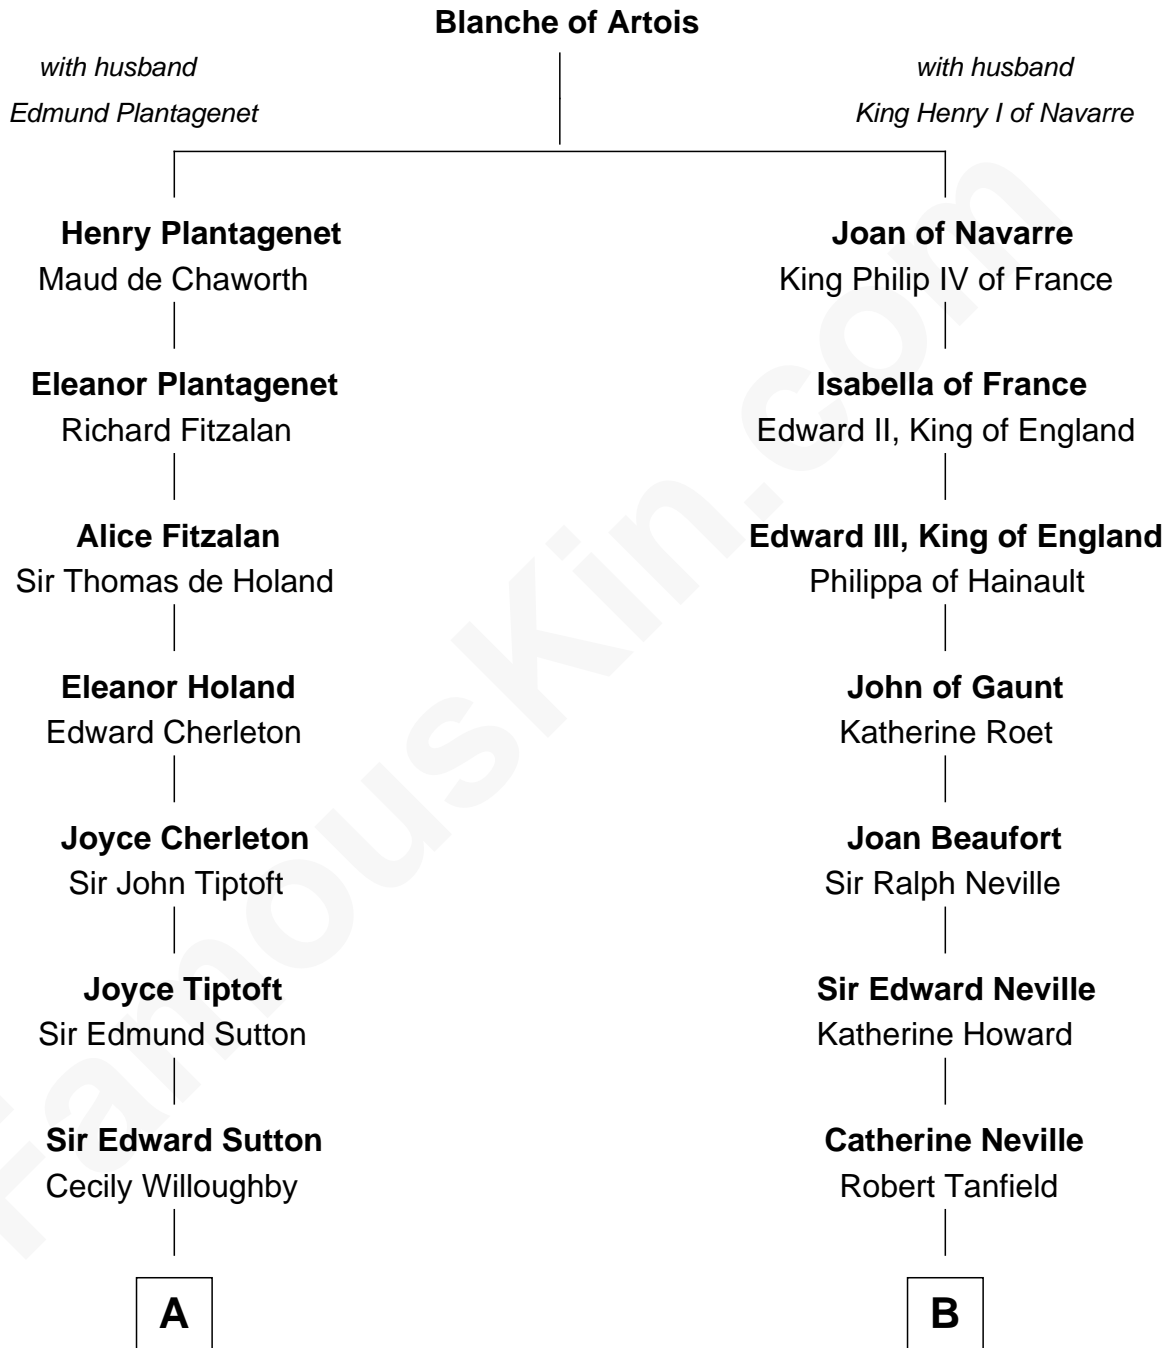

FamousKin.com

Relationship Chart of

Bill Weld

68th Governor of Massachusetts

17th cousin 4 times removed of

John Marshall

4th Chief Justice of the U.S. Supreme Court

C