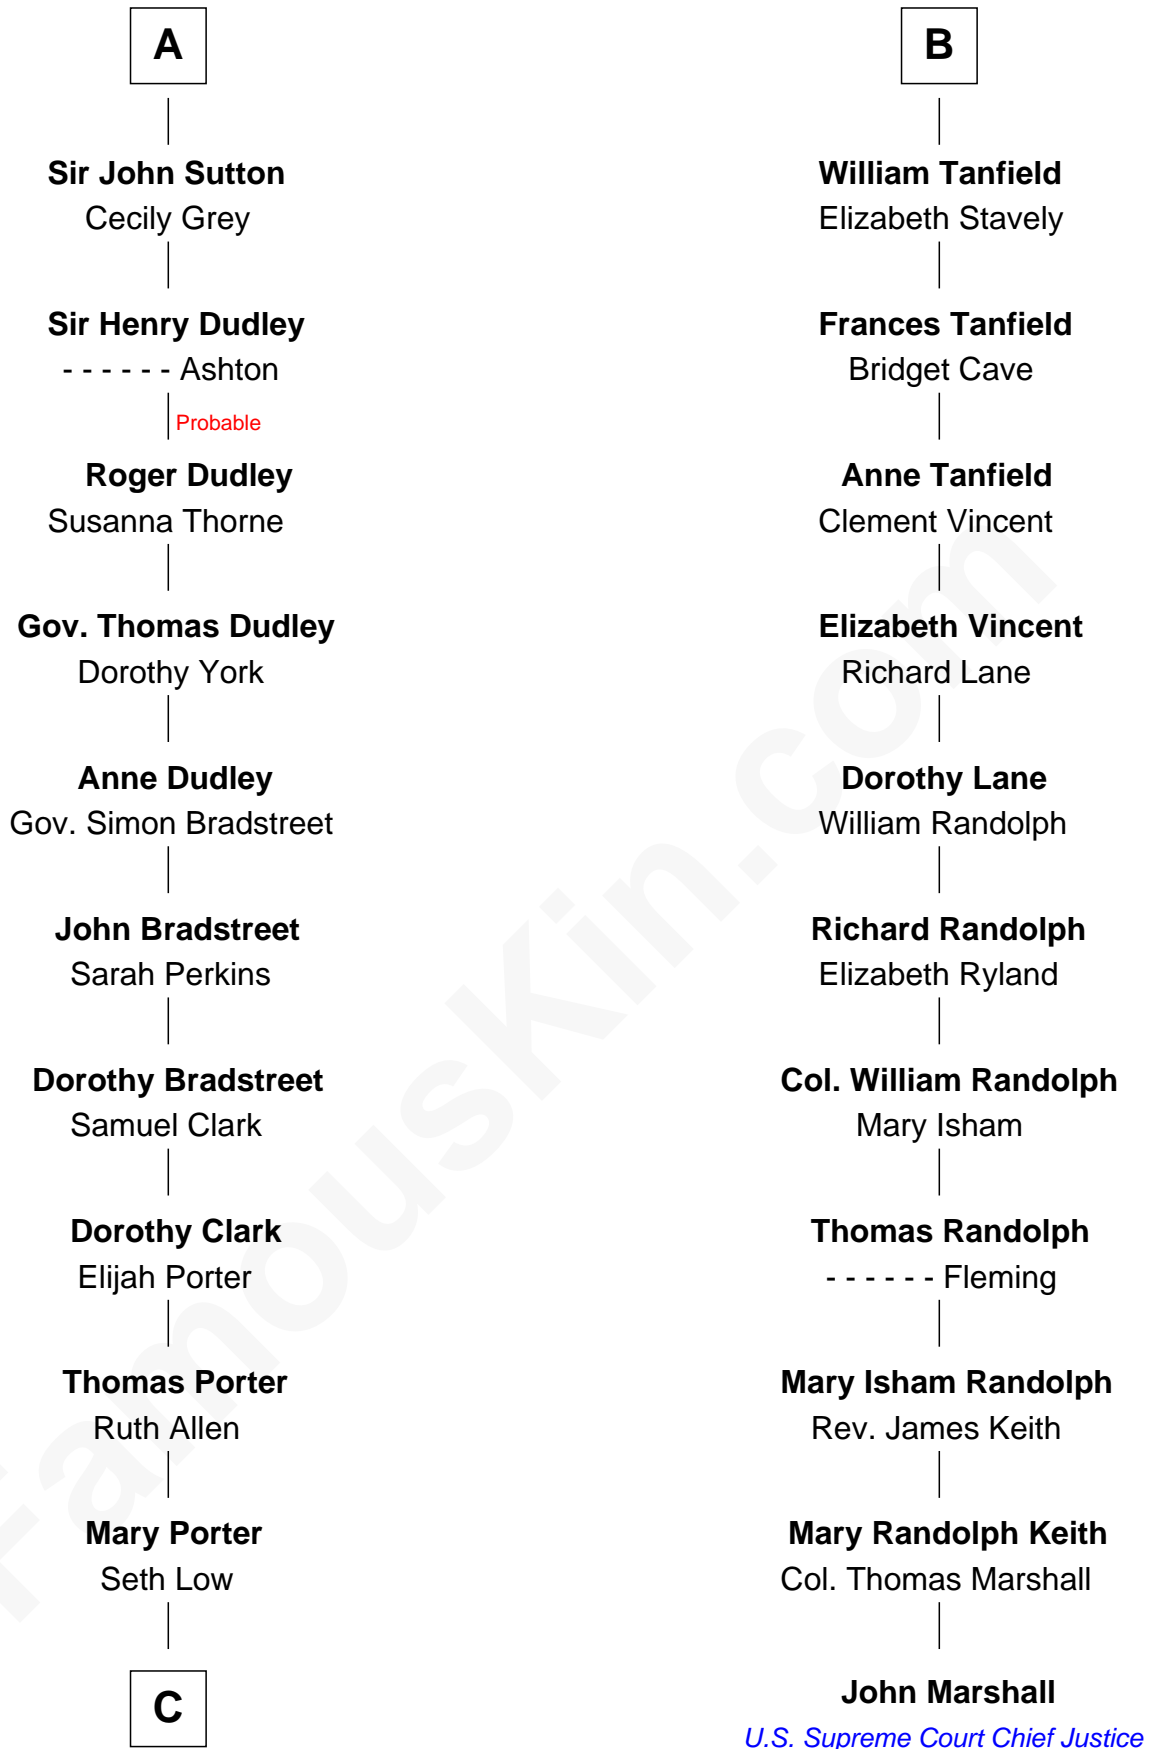

FamousKin.com

Relationship Chart of

Bill Weld

68th Governor of Massachusetts

17th cousin 4 times removed of

John Marshall

4th Chief Justice of the U.S. Supreme Court

C

—
Harriet Low
John Babcock Hillard

—
Harriet Hillard
William Augustus White

—
Margaret Low White
Francis Minot Weld

—
David Weld
Mary Blake Nichols

—
Bill Weld
68th Governor of Massachusetts