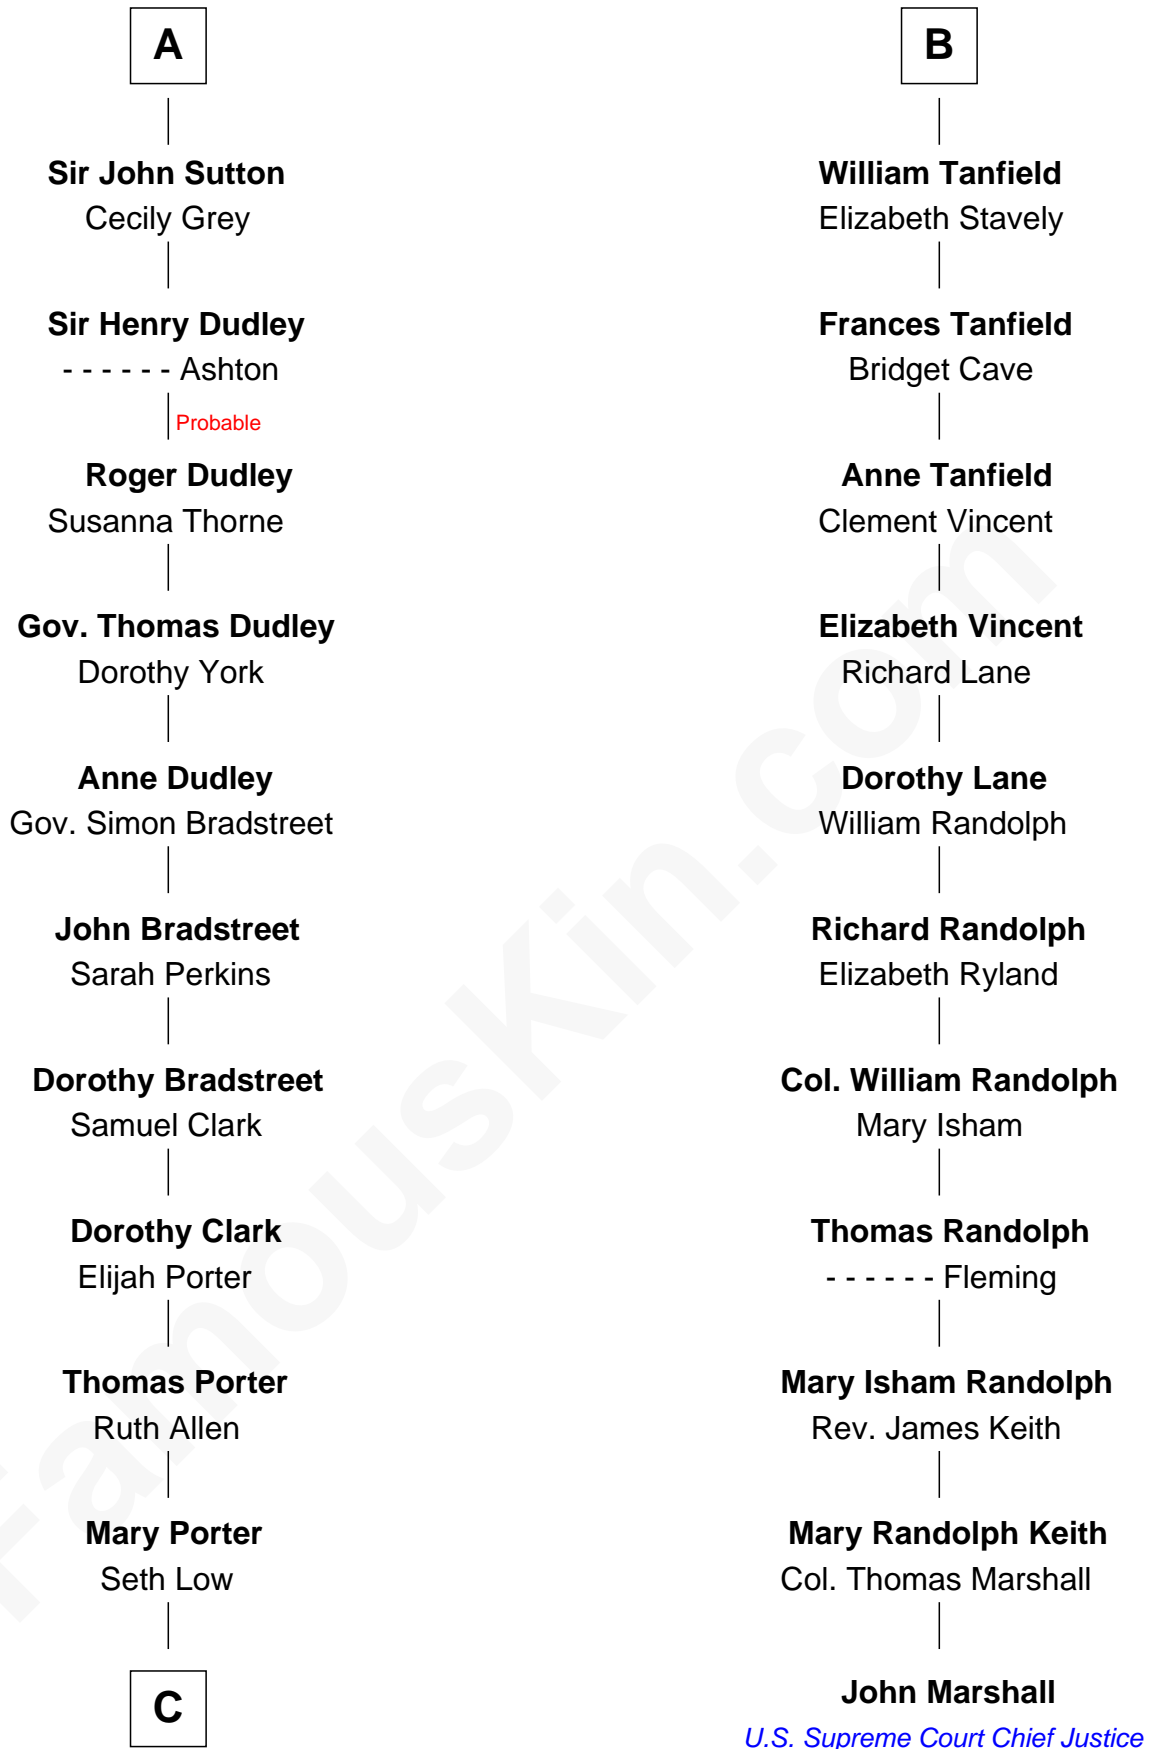

FamousKin.com

Relationship Chart of

Bill Weld

68th Governor of Massachusetts

17th cousin 4 times removed of

John Marshall

4th Chief Justice of the U.S. Supreme Court

C

Harriet Low
John Babcock Hillard

Harriet Hillard
William Augustus White

Margaret Low White
Francis Minot Weld

David Weld
Mary Blake Nichols

Bill Weld
68th Governor of Massachusetts