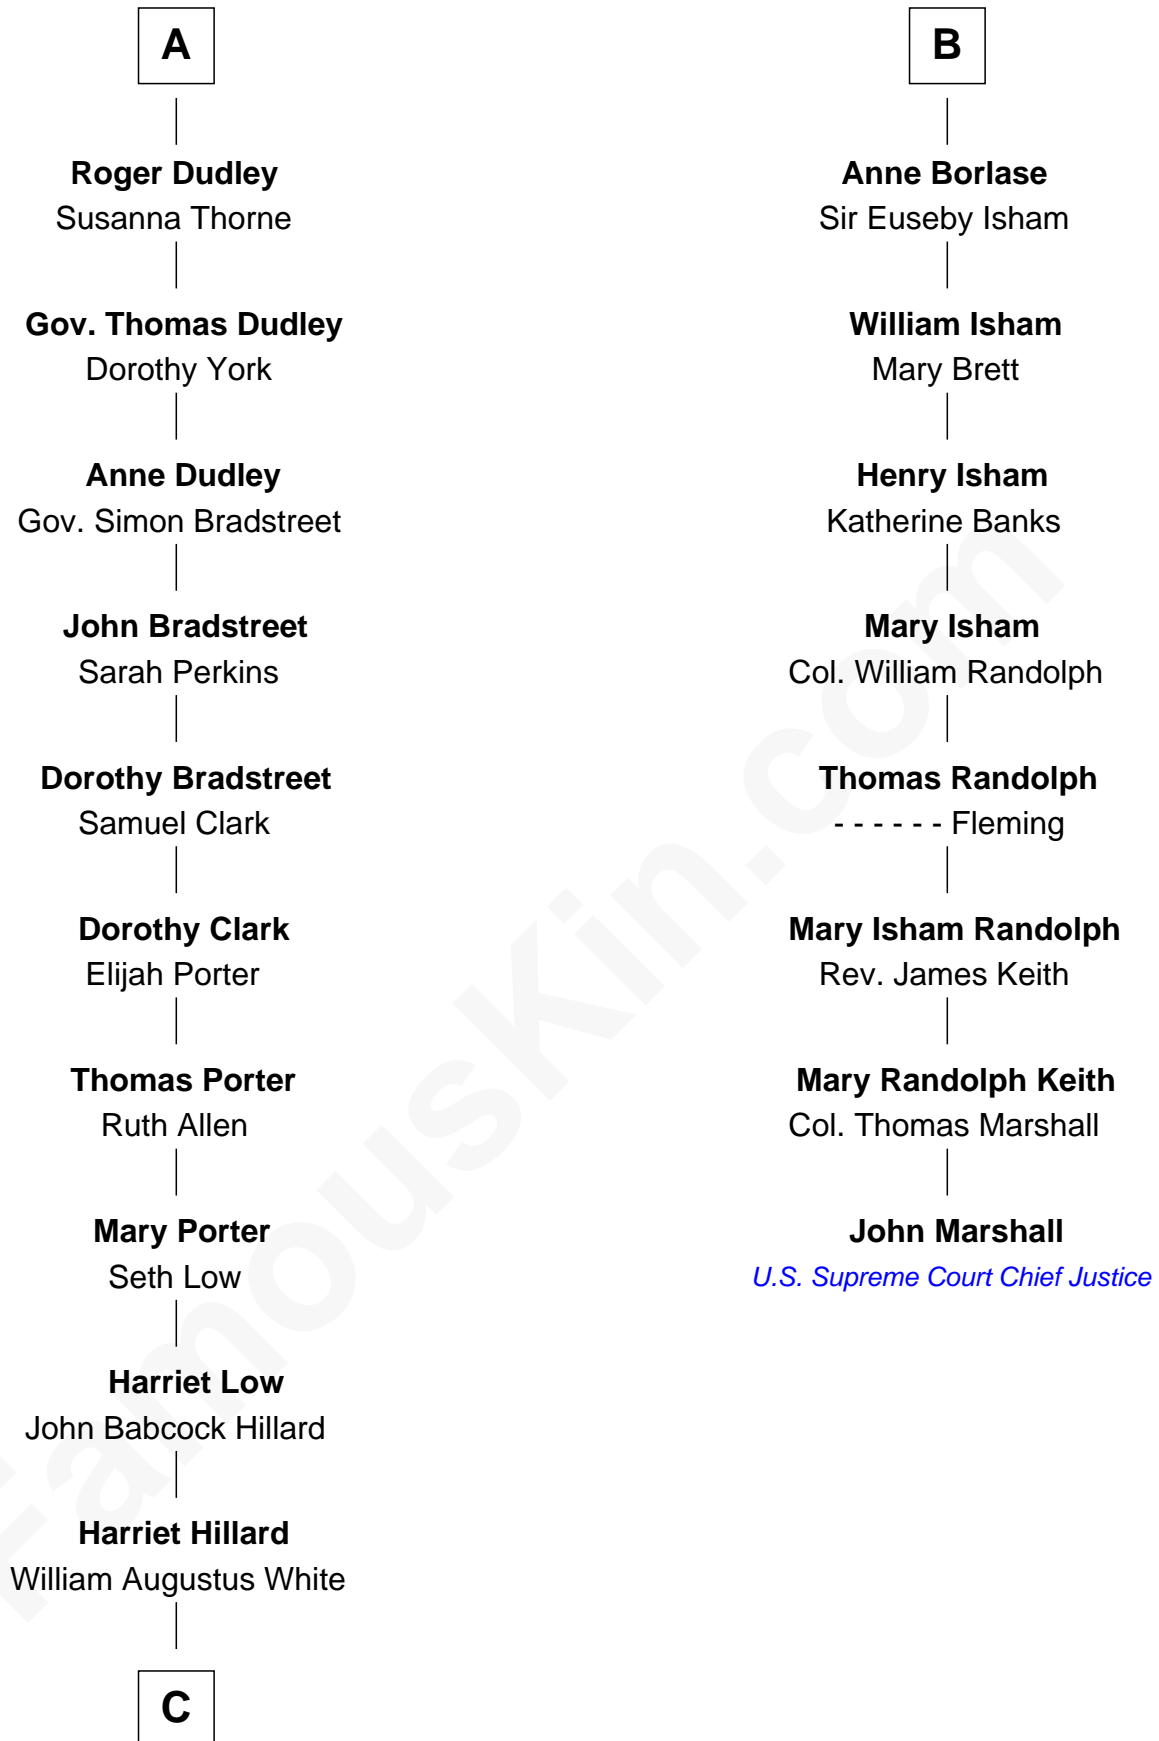

FamousKin.com

Relationship Chart of

Bill Weld

68th Governor of Massachusetts

14th cousin 5 times removed of

John Marshall

4th Chief Justice of the U.S. Supreme Court

Sir Philip le Despencer

A

Sir Philip le Despencer

Elizabeth de Tibetot

Margery Despencer

Sir Roger Wentworth

Margaret Wentworth

Sir William Hopton

Margaret Hopton

Sir Philip Booth

Audrey Booth

Sir William de Lytton

Sir Robert Lytton

Frances Cavalery

Anne Lytton

Sir John Borlase

B

C

—
Margaret Low White

Francis Minot Weld

—
David Weld

Mary Blake Nichols

—
Bill Weld

68th Governor of Massachusetts

FamousKin.com