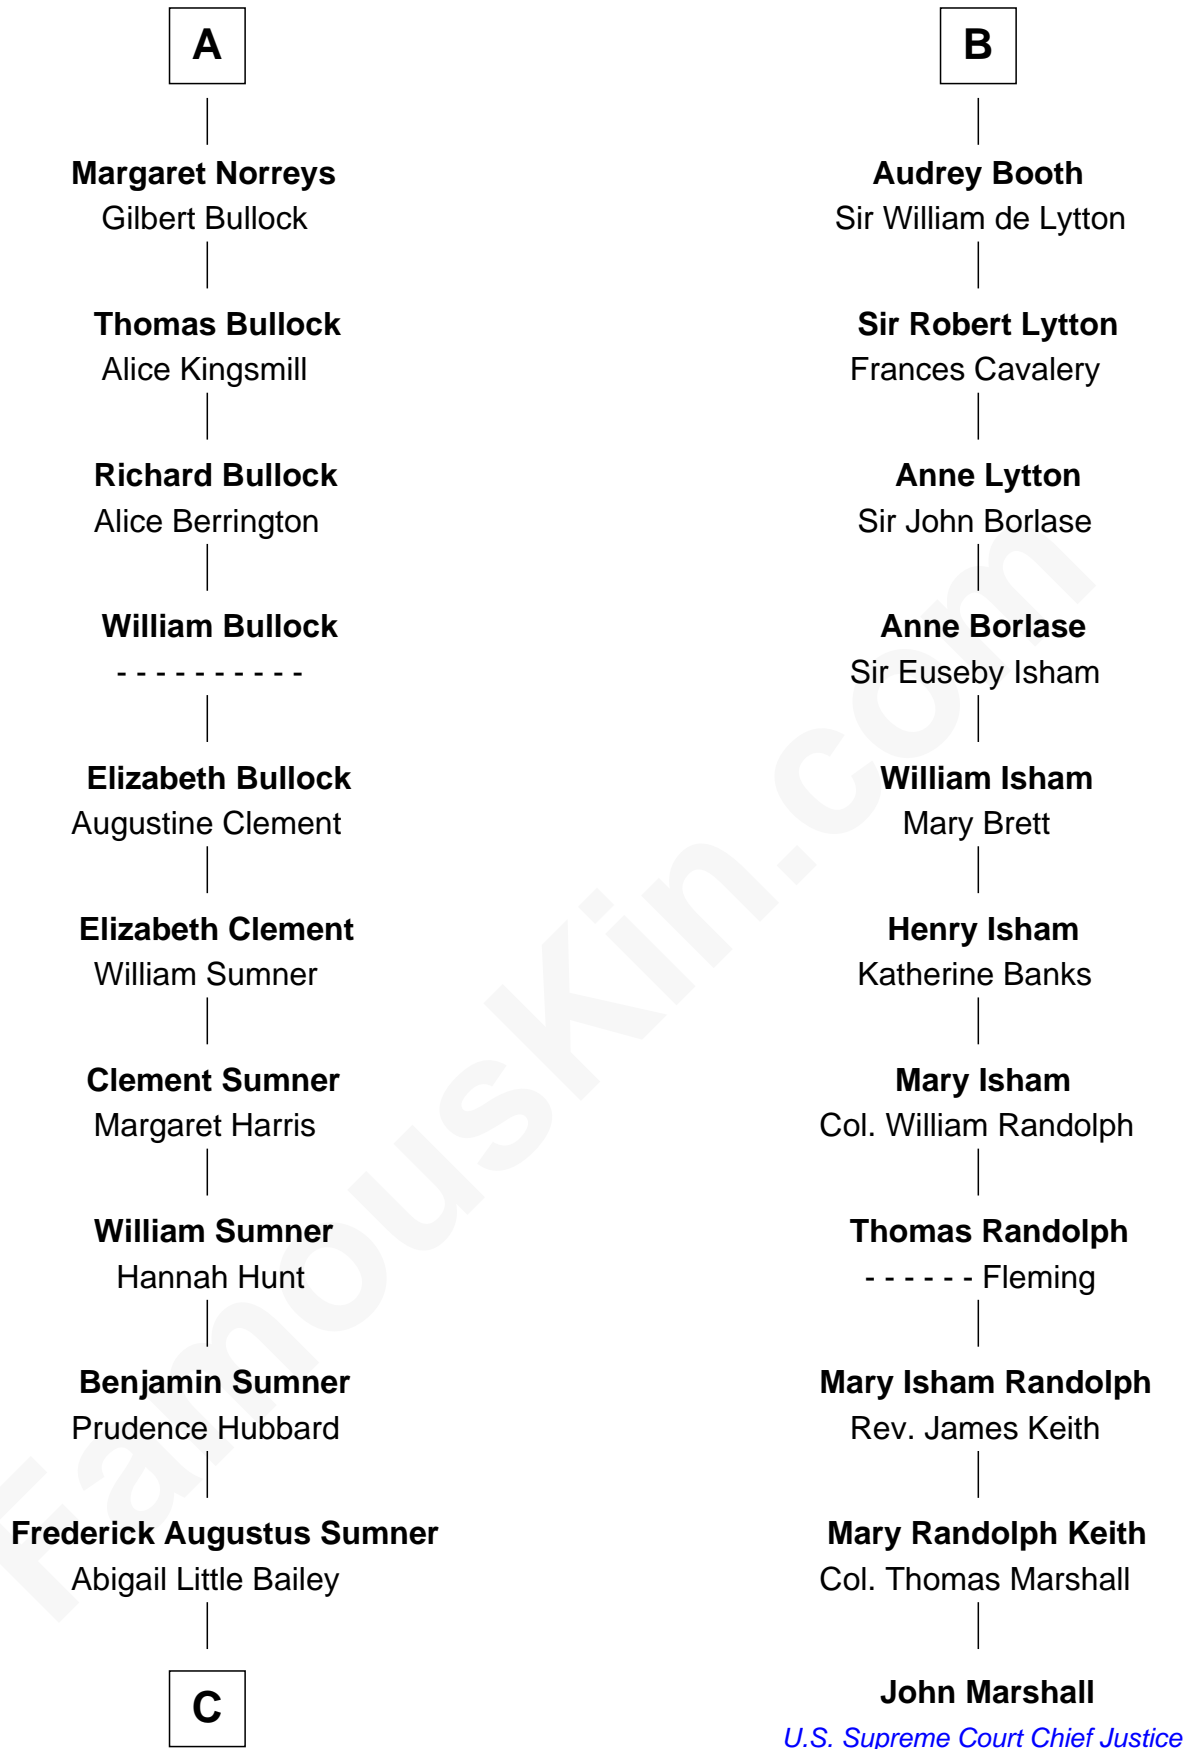

FamousKin.com

Relationship Chart of

Bill Weld

68th Governor of Massachusetts

17th cousin 4 times removed of

John Marshall

4th Chief Justice of the U.S. Supreme Court

C

Sarah Sumner
Thomas Swan Weld

Dr. Francis Minot Weld
Fanny Elizabeth Bartholomew

Francis Minot Weld
Margaret Low White

David Weld
Mary Blake Nichols

Bill Weld
68th Governor of Massachusetts

FamousKin.com