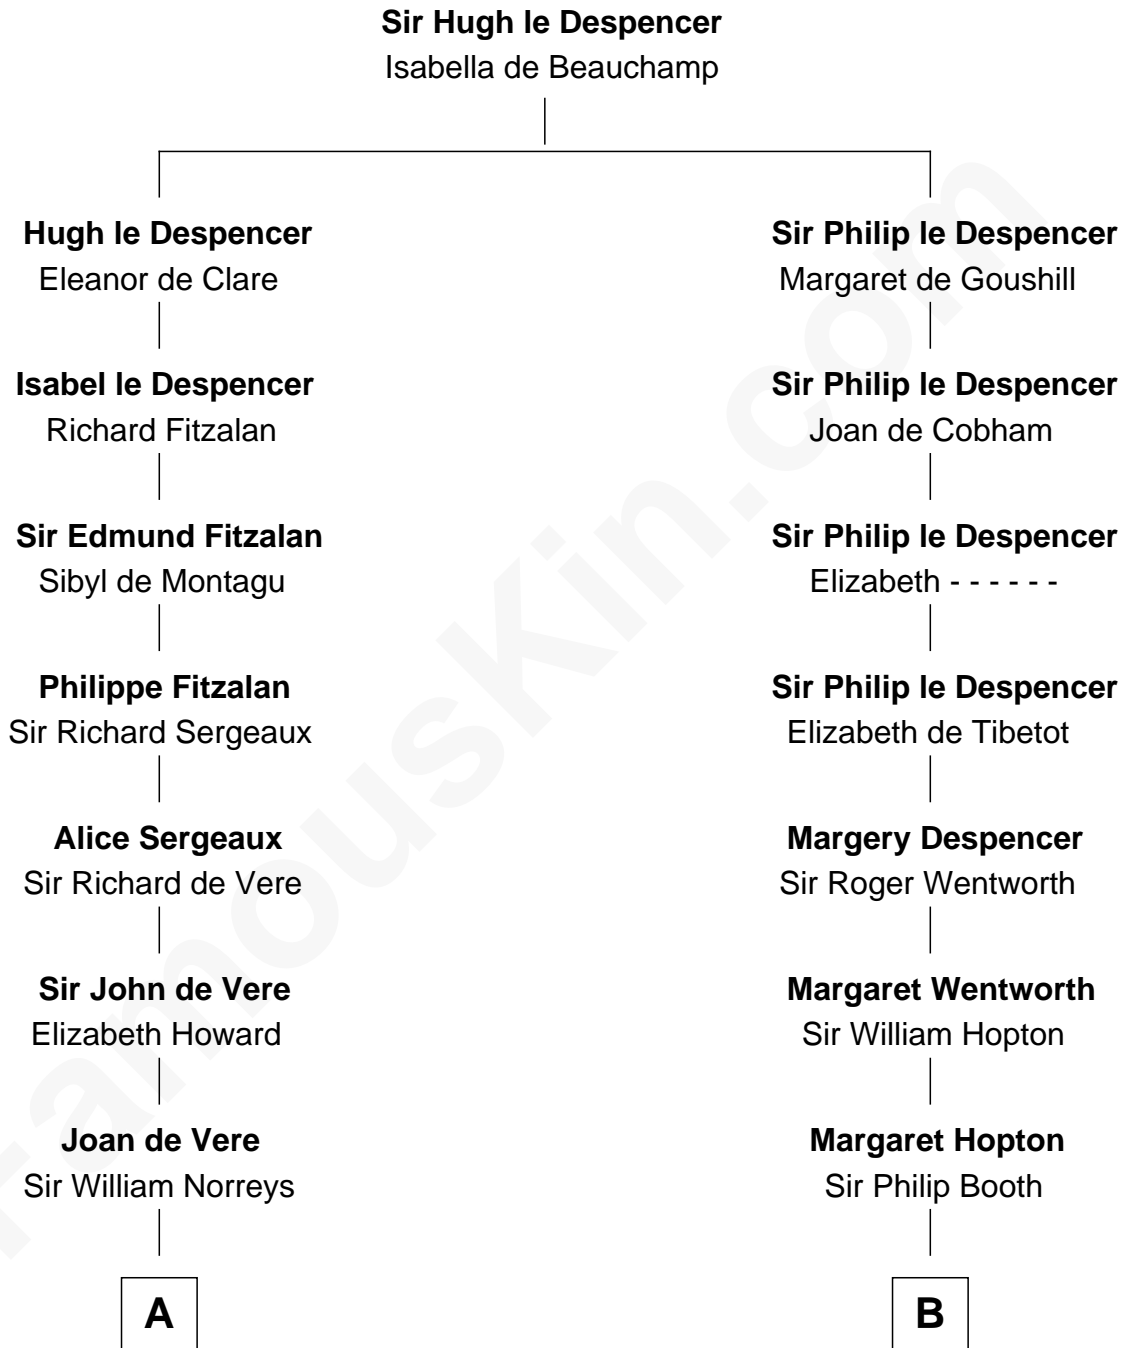

FamousKin.com

Relationship Chart of

Bill Weld

68th Governor of Massachusetts

17th cousin 4 times removed of

John Marshall

4th Chief Justice of the U.S. Supreme Court

C

Sarah Sumner
Thomas Swan Weld

Dr. Francis Minot Weld
Fanny Elizabeth Bartholomew

Francis Minot Weld
Margaret Low White

David Weld
Mary Blake Nichols

Bill Weld
68th Governor of Massachusetts

FamousKin.com