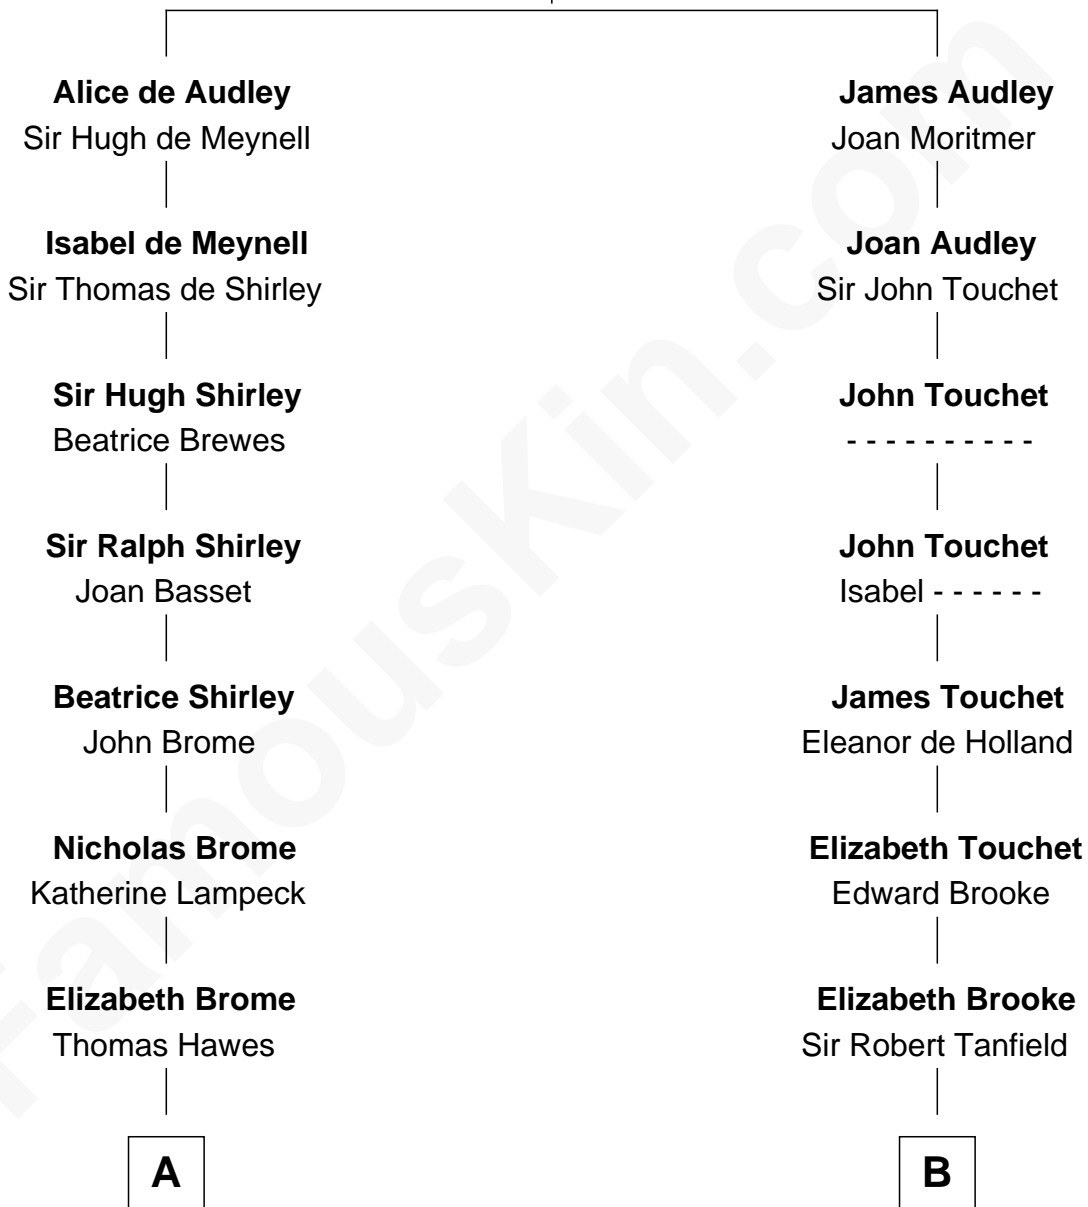

FamousKin.com Relationship Chart of

Bill Weld

68th Governor of Massachusetts

18th cousin 1 time removed of

John Marshall

4th Chief Justice of the U.S. Supreme Court

Sir Nicholas Audley

Joan Martin

C

Francis Minot Weld
Margaret Low White

David Weld
Mary Blake Nichols

Bill Weld
68th Governor of Massachusetts

D

Mary Randolph Keith
Col. Thomas Marshall

John Marshall
U.S. Supreme Court Chief Justice

FamousKin.com