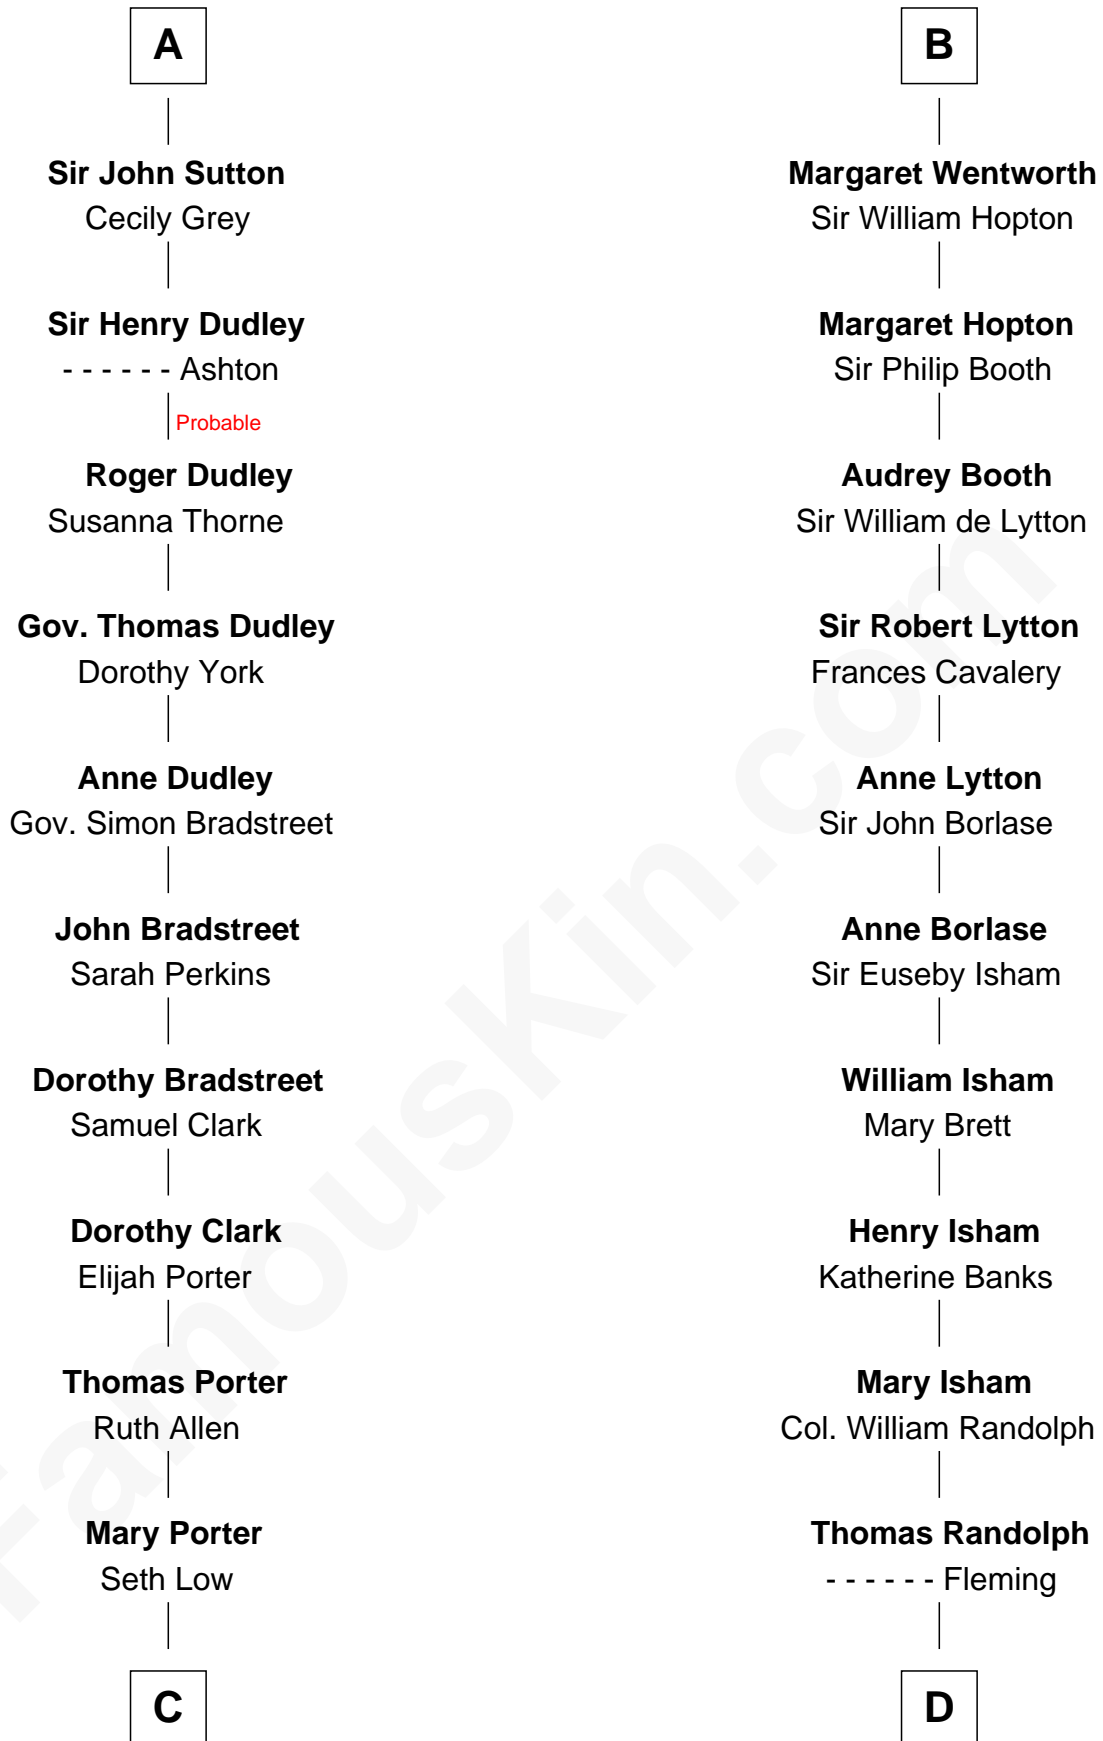

FamousKin.com

Relationship Chart of

Bill Weld

68th Governor of Massachusetts

19th cousin 2 times removed of

John Marshall

4th Chief Justice of the U.S. Supreme Court

C

Harriet Low
John Babcock Hillard

Harriet Hillard
William Augustus White

Margaret Low White
Francis Minot Weld

David Weld
Mary Blake Nichols

Bill Weld
68th Governor of Massachusetts

D

Mary Isham Randolph
Rev. James Keith