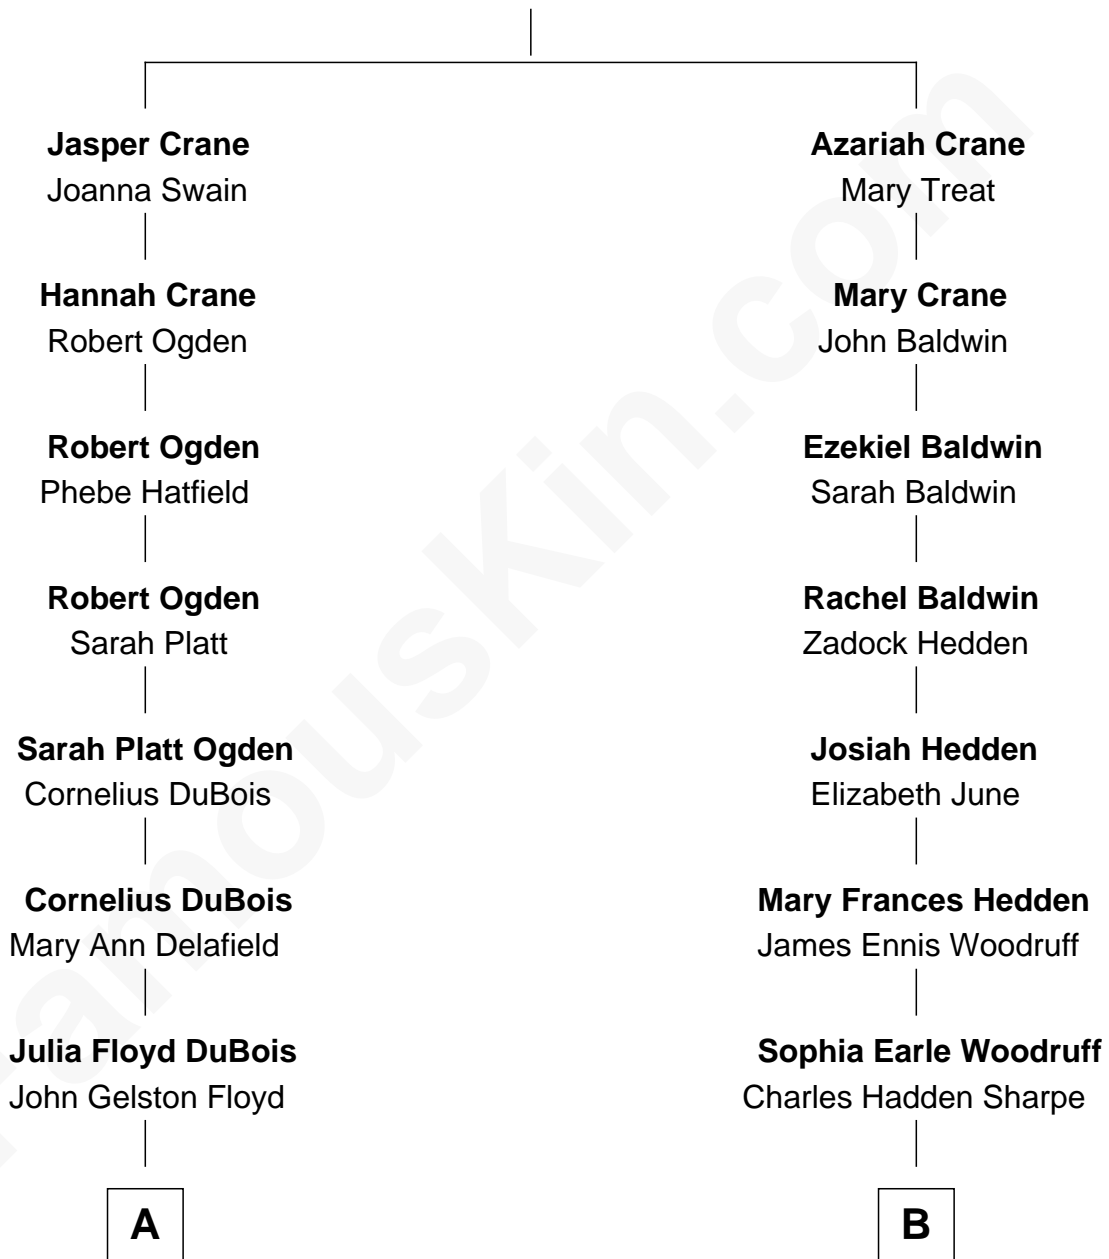

FamousKin.com Relationship Chart of

Bill Weld

68th Governor of Massachusetts

9th cousin 2 times removed of

Alexandra Breckenridge

TV and Movie Actress

Jasper Crane

Alice - - - - -

A

Cornelia DuBois Floyd
John Treadwell Nichols

Mary Blake Nichols
David Weld

Bill Weld
68th Governor of Massachusetts

B

William Wickham Sharpe
Carrie Ida Gamble

Sophie Earle Sharpe
Col. Leland Davis Breckenridge

Leland Davis Breckenridge
Patricia Ruth Hetherington

Nan Hetherington Breckenridge

Alexandra Breckenridge
TV and Movie Actress