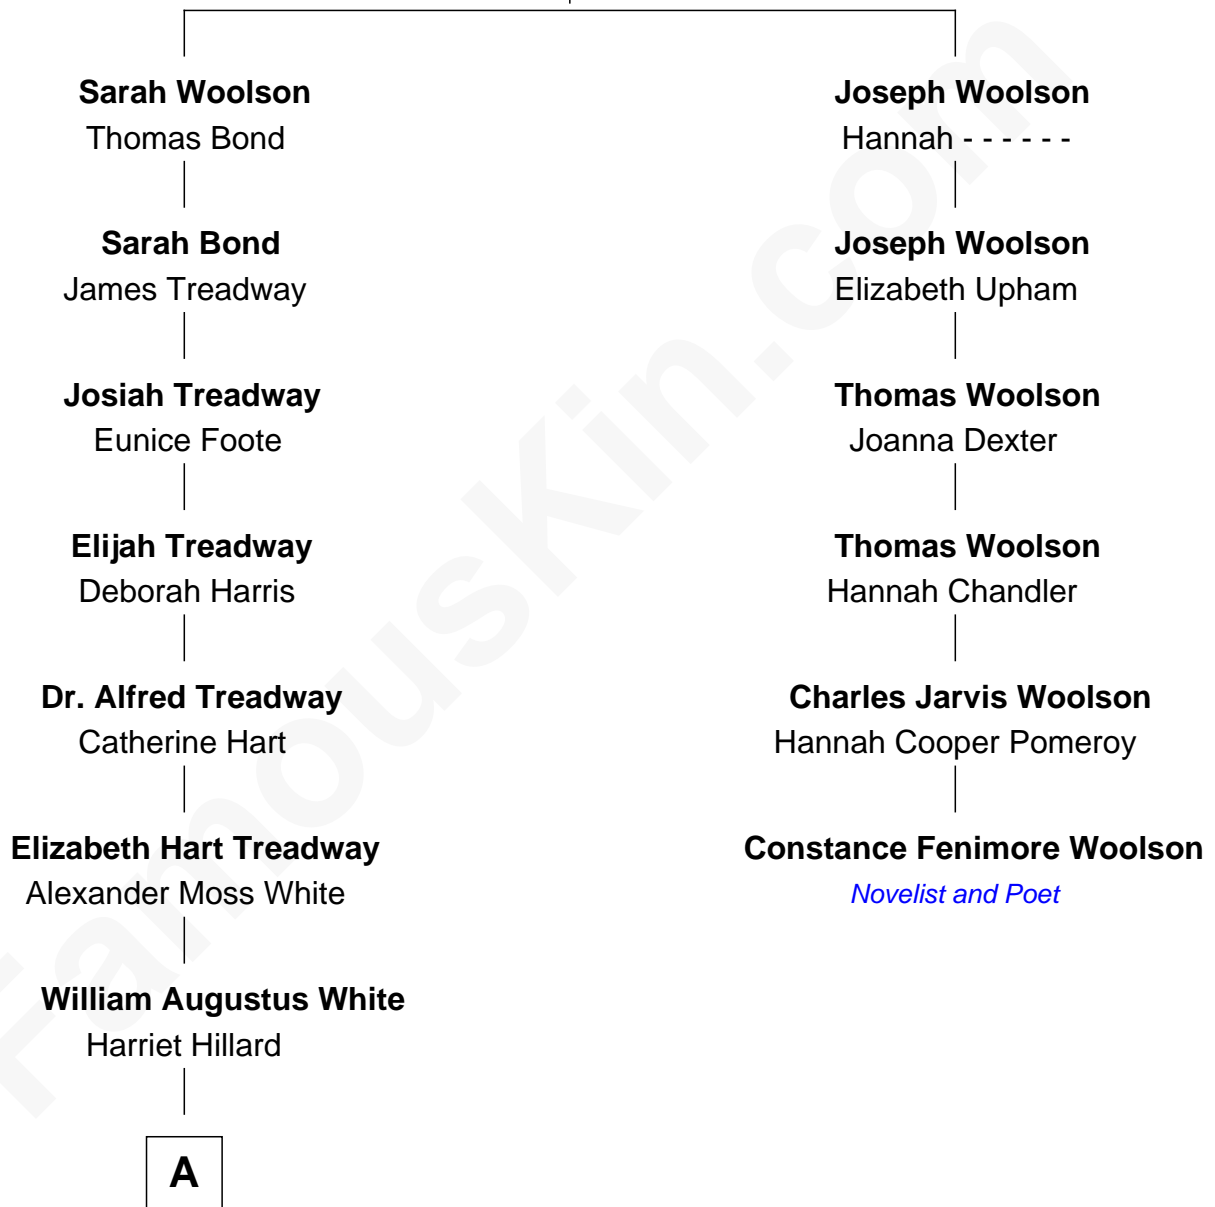

Thomas Woolson

Sarah Hyde