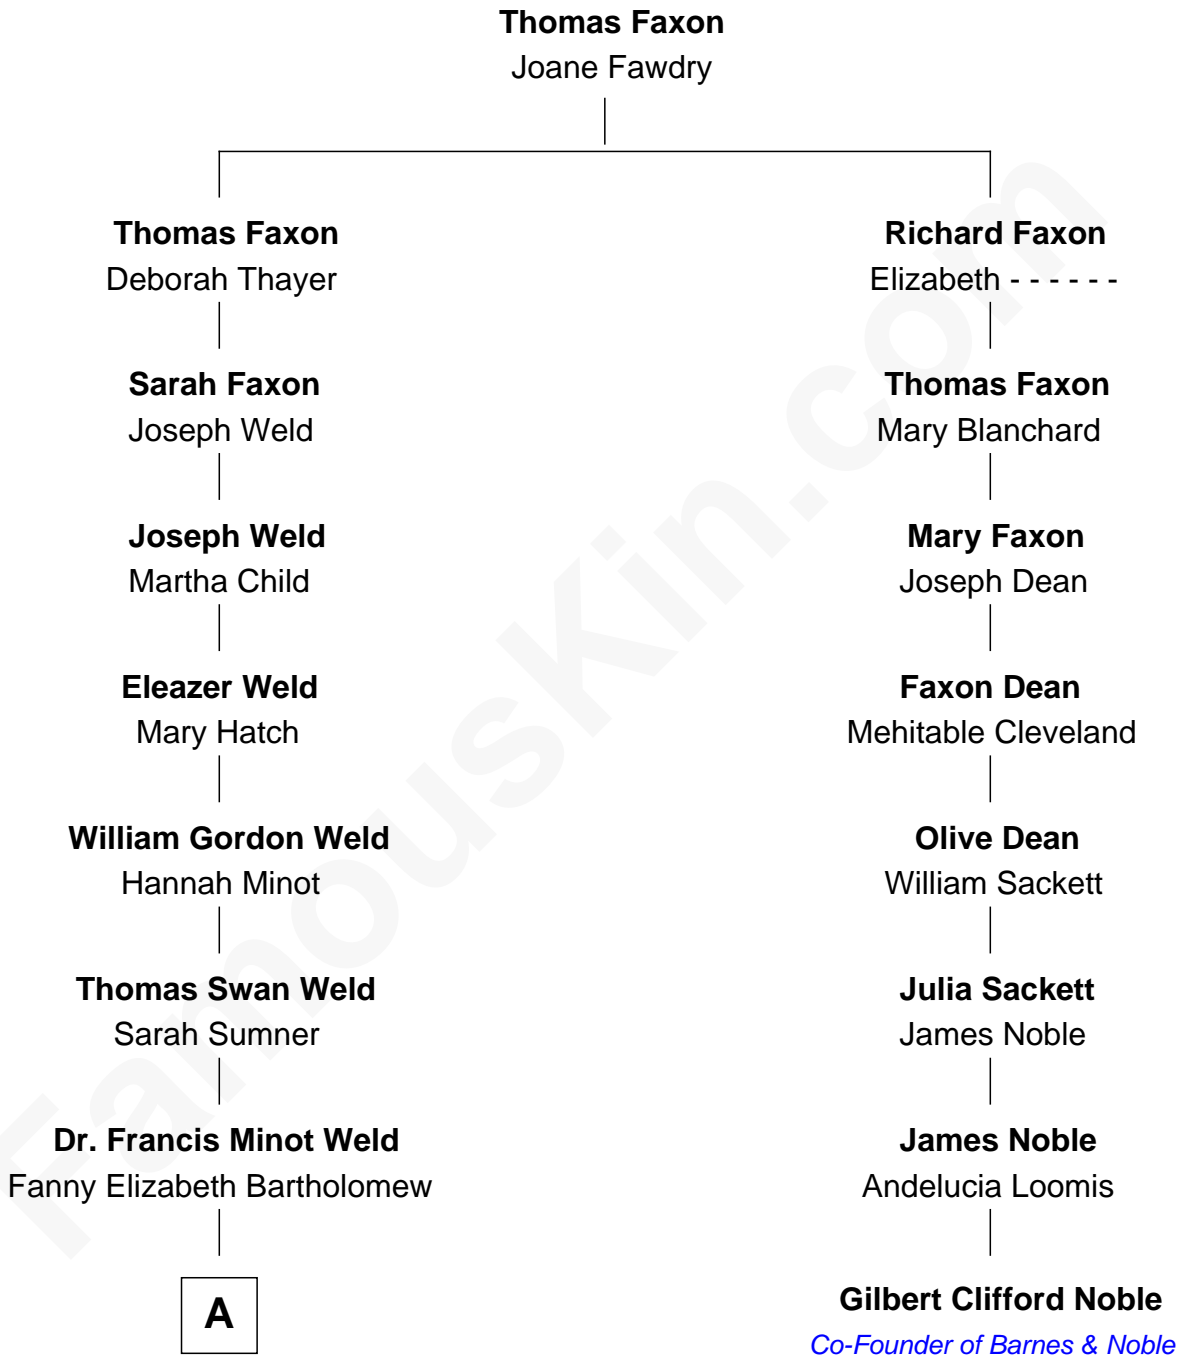

## Relationship Chart of

### Bill Weld

68th Governor of Massachusetts

7th cousin 2 times removed of

**Gilbert Clifford Noble**

Co-Founder of Barnes & Noble

**A**

—  
**Francis Minot Weld**  
Margaret Low White

—  
**David Weld**  
Mary Blake Nichols

—  
**Bill Weld**  
*68th Governor of Massachusetts*

FamousKin.com