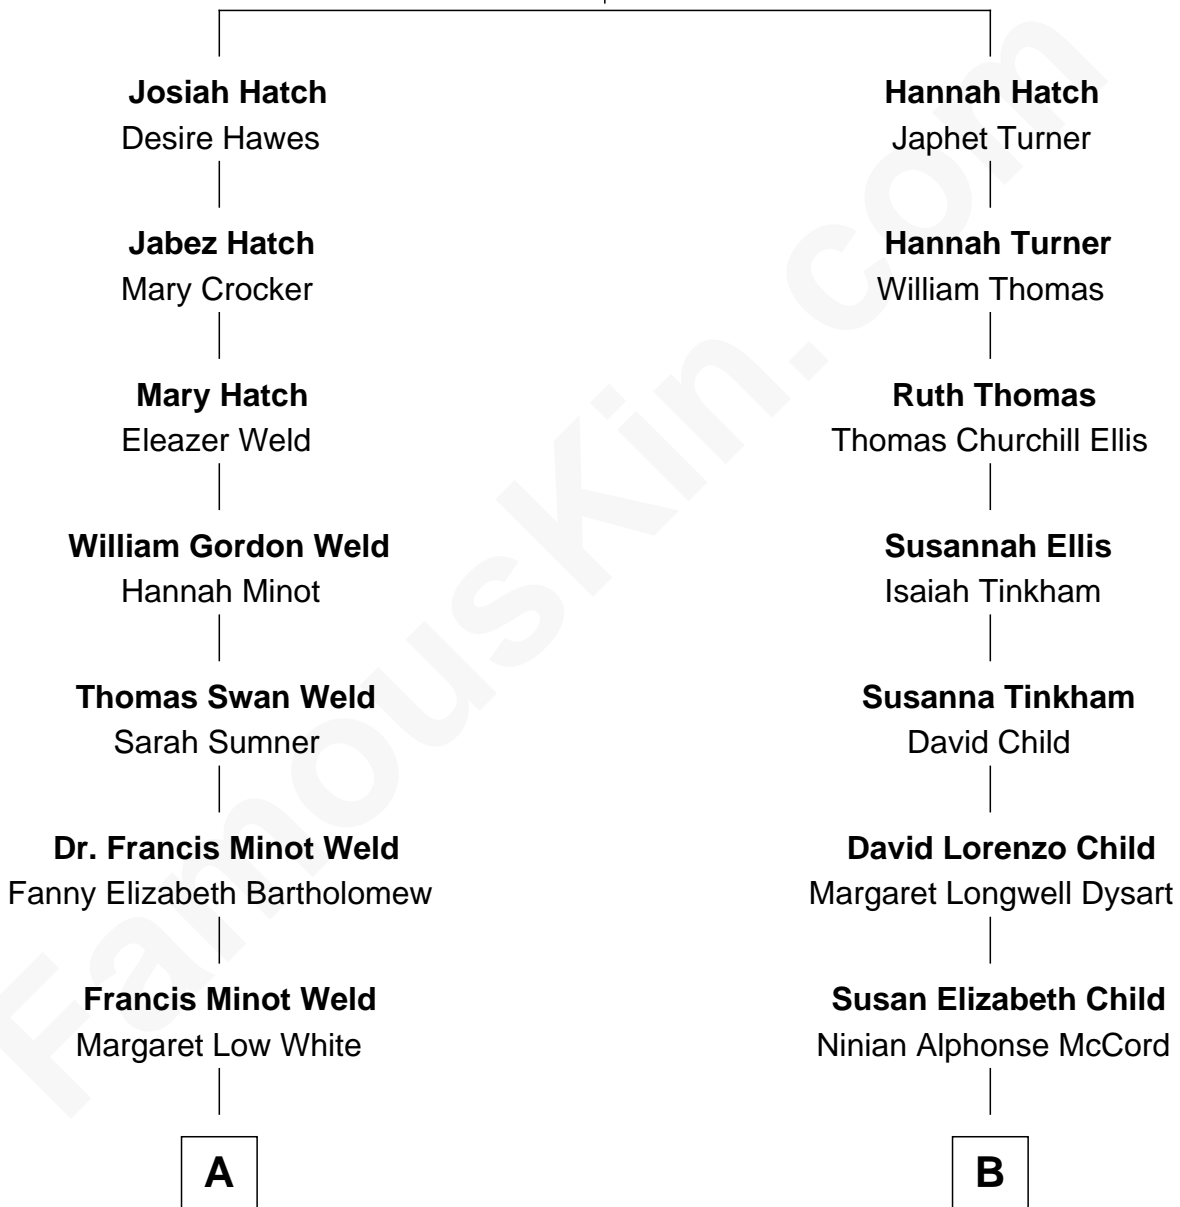

FamousKin.com Relationship Chart of

Bill Weld

68th Governor of Massachusetts

8th cousin 1 time removed of

Dick Van Dyke

TV Actor - "The Dick Van Dyke Show"

Samuel Hatch

Mary Doty

A

David Weld
Mary Blake Nichols

Bill Weld
68th Governor of Massachusetts

B

Charles Cornelius McCord
Adeline Verinda Neal

Hazel Victoria McCord
Loren Wayne Van Dyke

Dick Van Dyke
TV Actor - "The Dick Van Dyke Show"