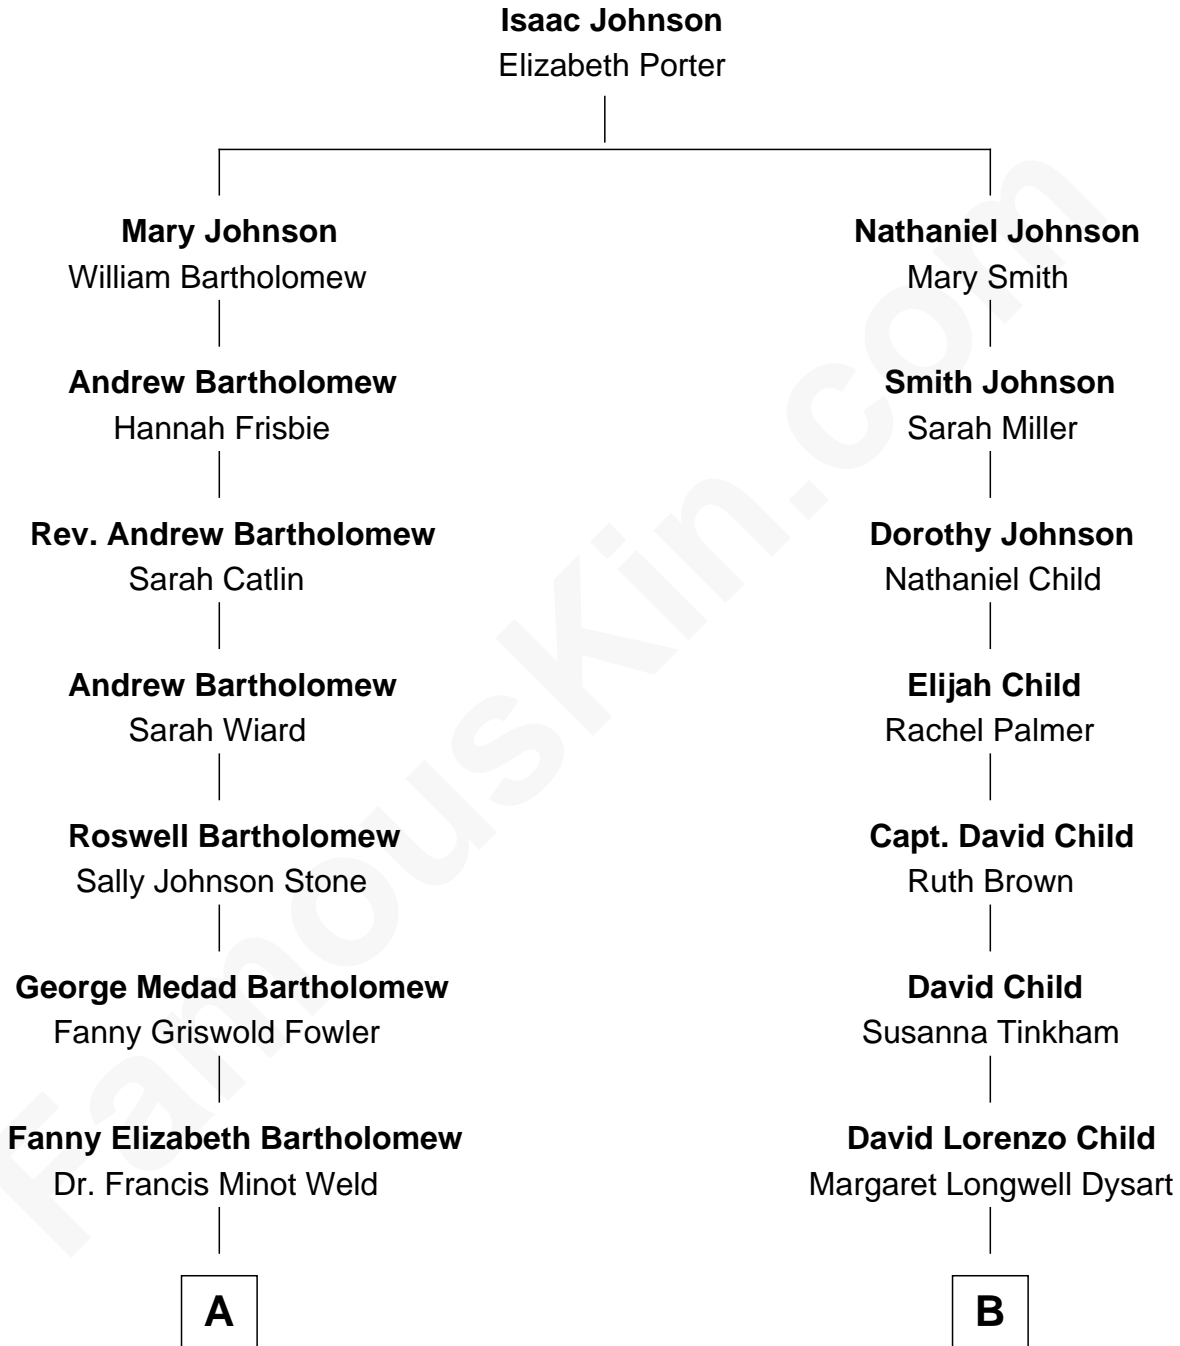

FamousKin.com

Relationship Chart of

Bill Weld

68th Governor of Massachusetts

9th cousin 1 time removed of

Dick Van Dyke

TV Actor - "The Dick Van Dyke Show"

A

Francis Minot Weld
Margaret Low White

David Weld
Mary Blake Nichols

Bill Weld
68th Governor of Massachusetts

B

Susan Elizabeth Child
Ninian Alphonse McCord

Charles Cornelius McCord
Adeline Verinda Neal

Hazel Victoria McCord
Loren Wayne Van Dyke