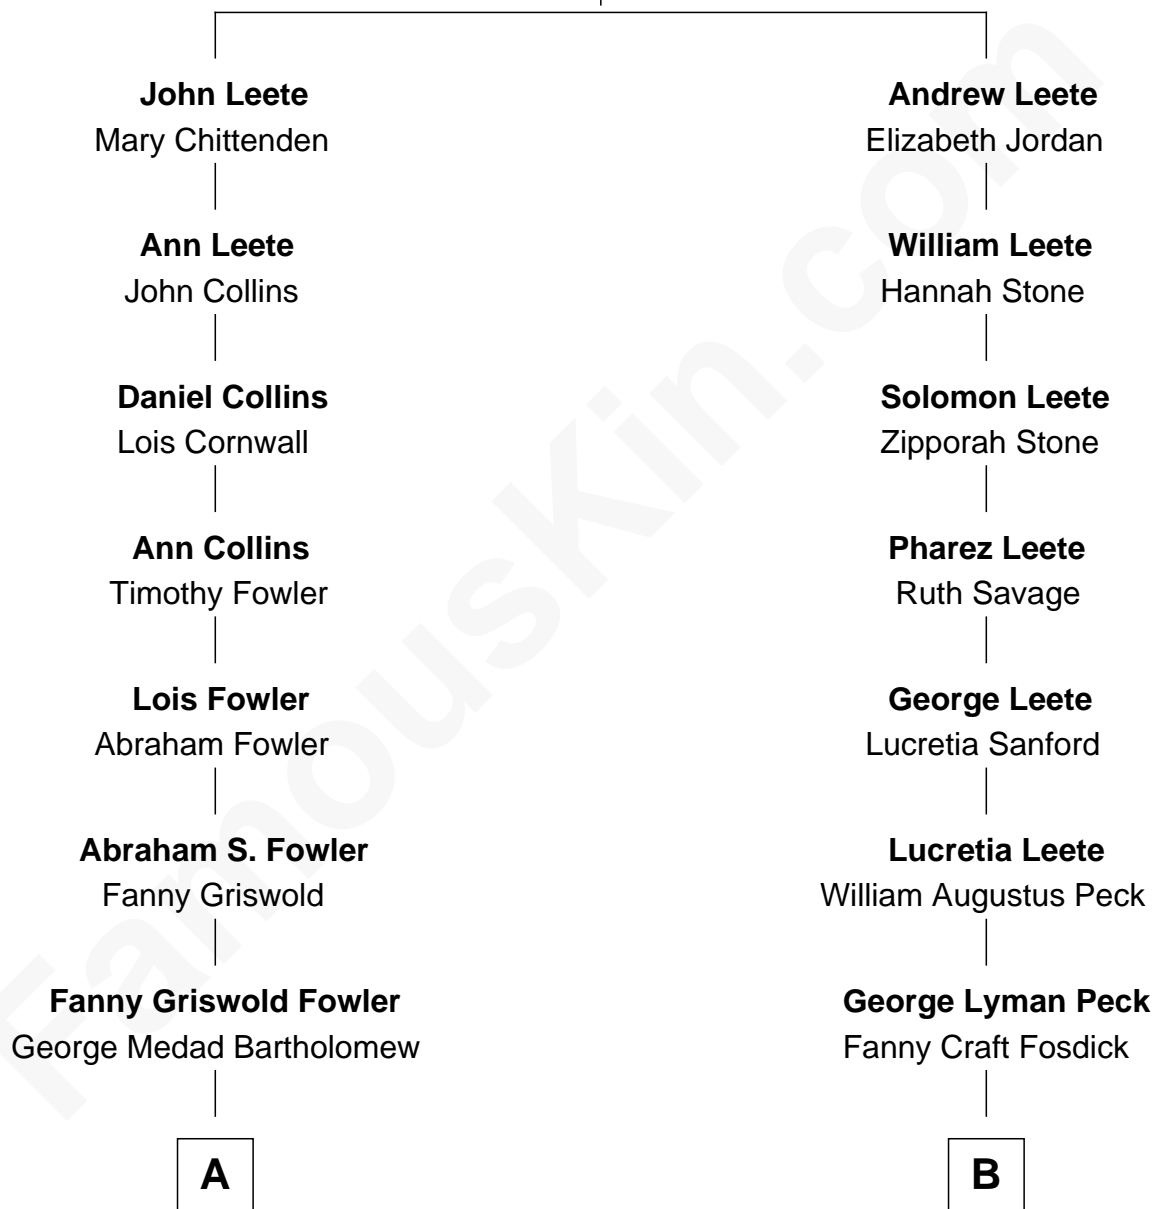

FamousKin.com Relationship Chart of

Bill Weld

68th Governor of Massachusetts

10th cousin of

Mizuo Peck

TV and Movie Actress

Gov. William Leete

Anna Payne

A

Fanny Elizabeth Bartholomew

Dr. Francis Minot Weld

Francis Minot Weld

Margaret Low White

David Weld

Mary Blake Nichols

Bill Weld